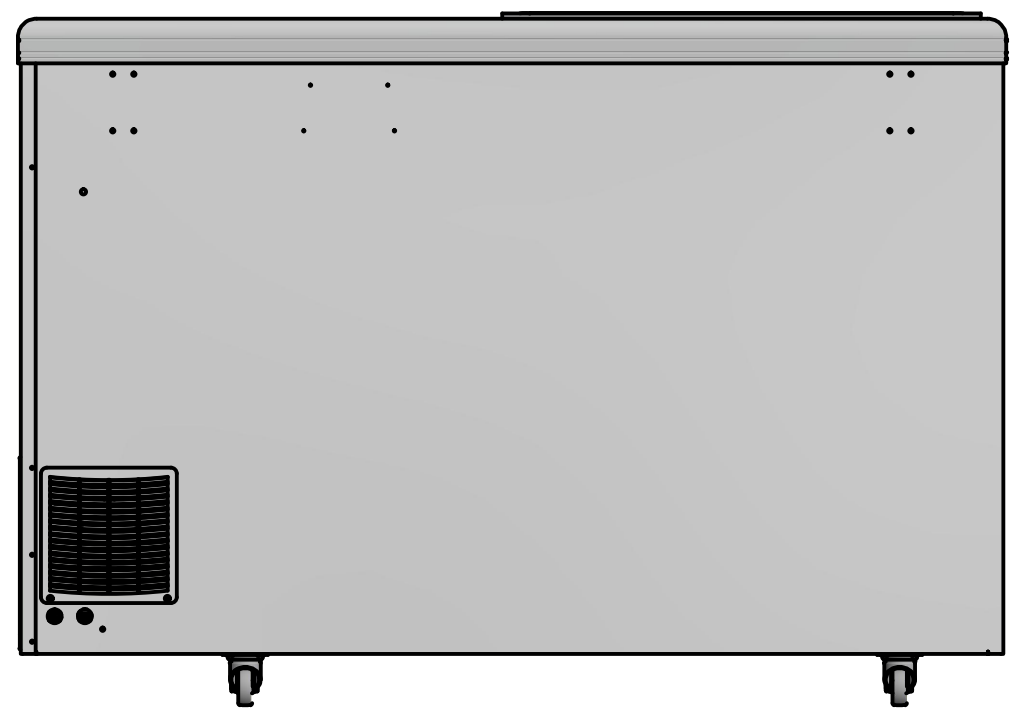

6 5 4 3 2 1

D SIDE FRONT BACK D

C C

OPTIONAL

B B

A A

Designed by Marina Pedersen	Checked by	Approved by	Date	Date 14-09-2022
Elcold Aps			Måltegning	
			UNI 31 S	Edition 1

6 5 4 3 2 1