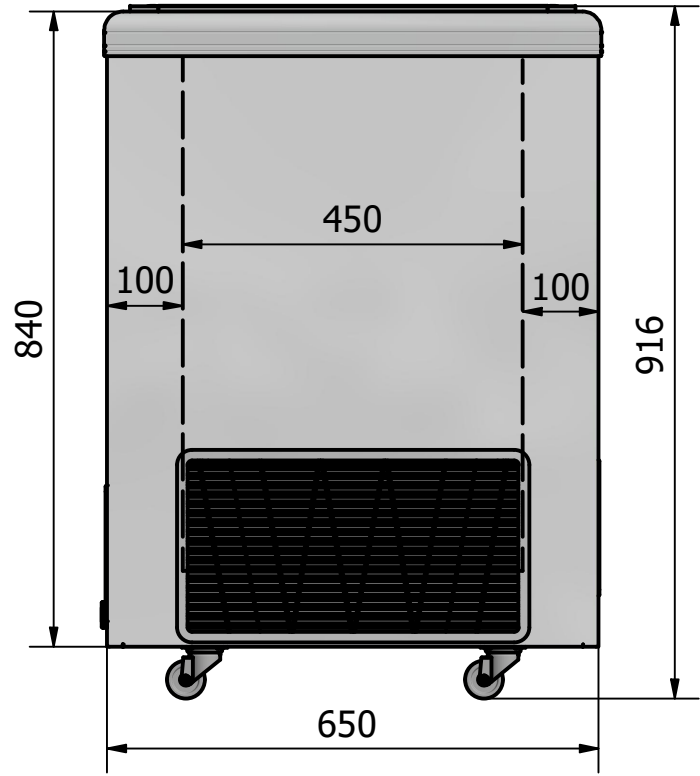

6 5 4 3 2 1

D SIDE FRONT BACK D

C C

OPTIONAL

B B

A A

Designed by Marina Pedersen	Checked by	Approved by	Date	Date 14-09-2022
Elcold Aps			Måltegning	
			UNI 31 S	Edition 1

6 5 4 3 2 1