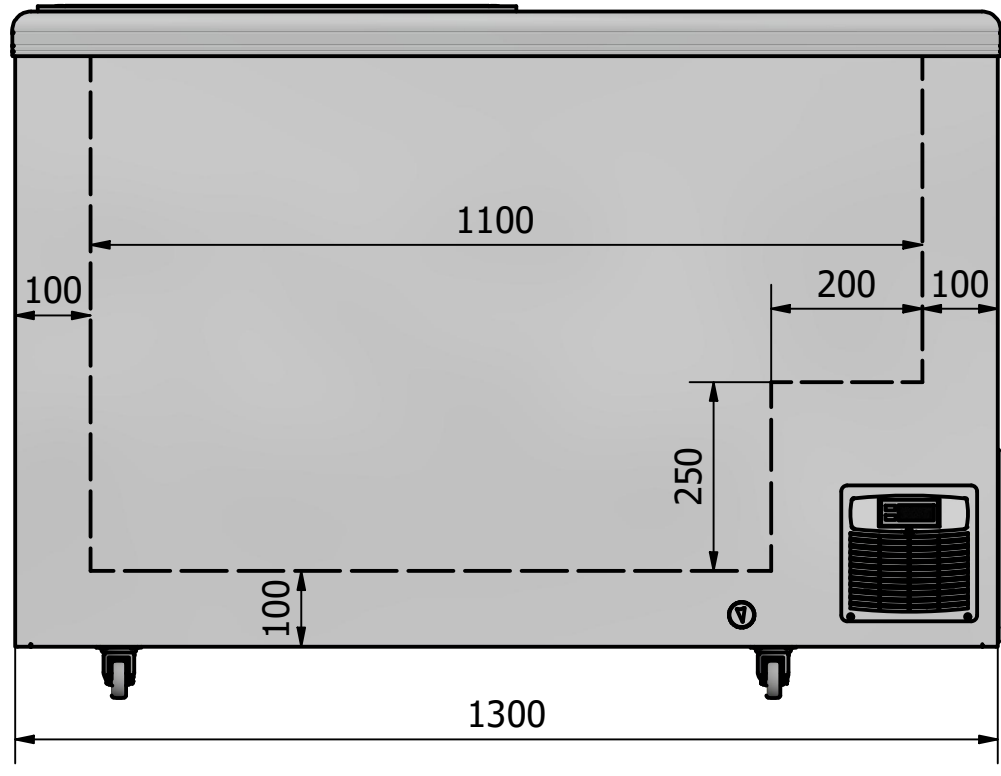

6 5 4 3 2 1

D SIDE FRONT BACK D

C C

OPTIONAL

B B

A A

Designed by Marina Pedersen	Checked by	Approved by	Date	Date 14-09-2022
Elcold Aps			Måltegning	
			UNI 31 S	Edition 1

6 5 4 3 2 1