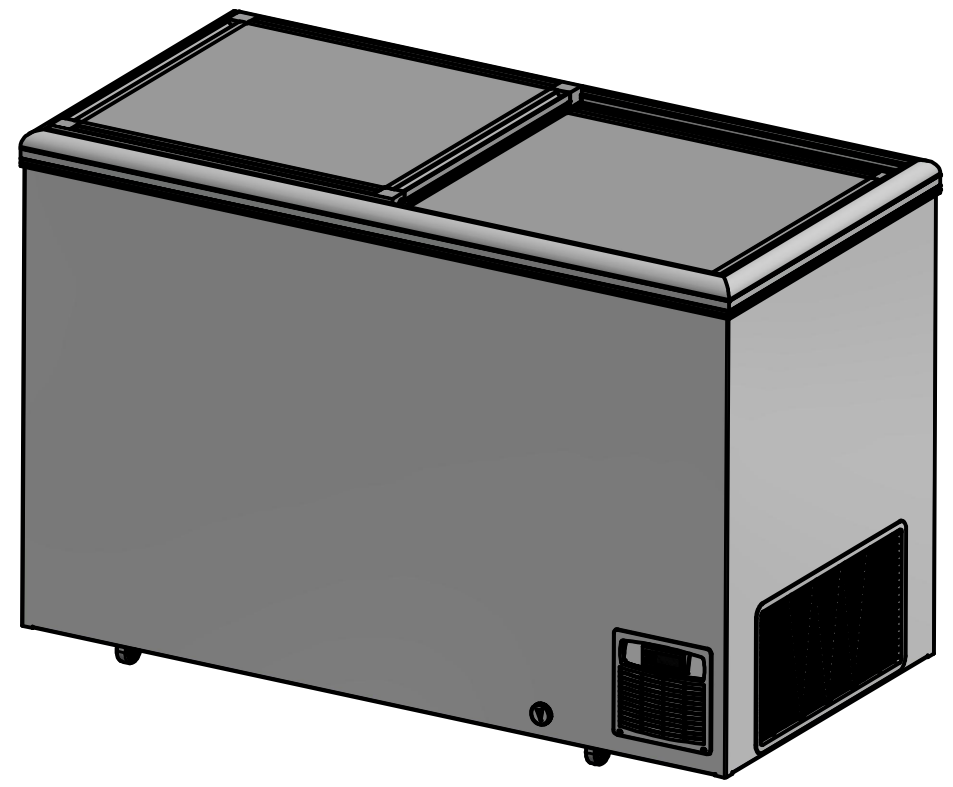

6 5 4 3 2 1

D SIDE FRONT BACK D

C C

OPTIONAL

B B

A A

Designed by Marina Pedersen	Checked by	Approved by	Date	Date 14-09-2022
Elcold Aps			Måltegning	
			UNI 31 S	Edition 1

6 5 4 3 2 1