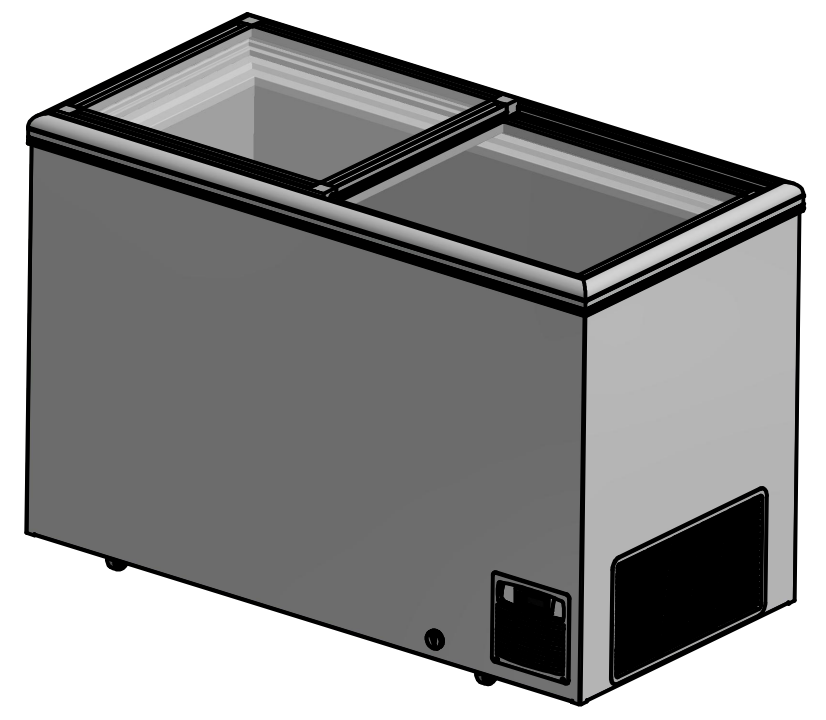

6 5 4 3 2 1

D SIDE FRONT BACK D

C C

OPTIONAL

B B

A A

Designed by Marina Pedersen	Checked by	Approved by	Date	Date 14-09-2022
Elcold Aps			Måltegning	
			UNI 31 S	Edition 1

6 5 4 3 2 1