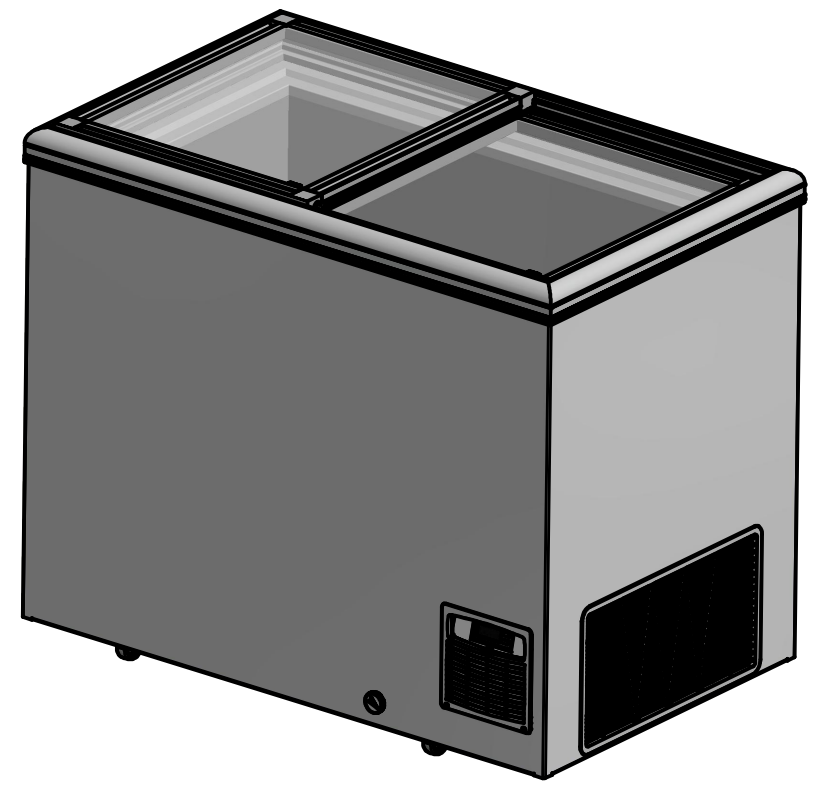

OPTIONAL

Designed by Marina Pedersen	Checked by	Approved by	Date	Date 01-09-2022	
Elcold Aps			Måltegning		
UNI 21 S			Edition	Sheet 1 / 1	