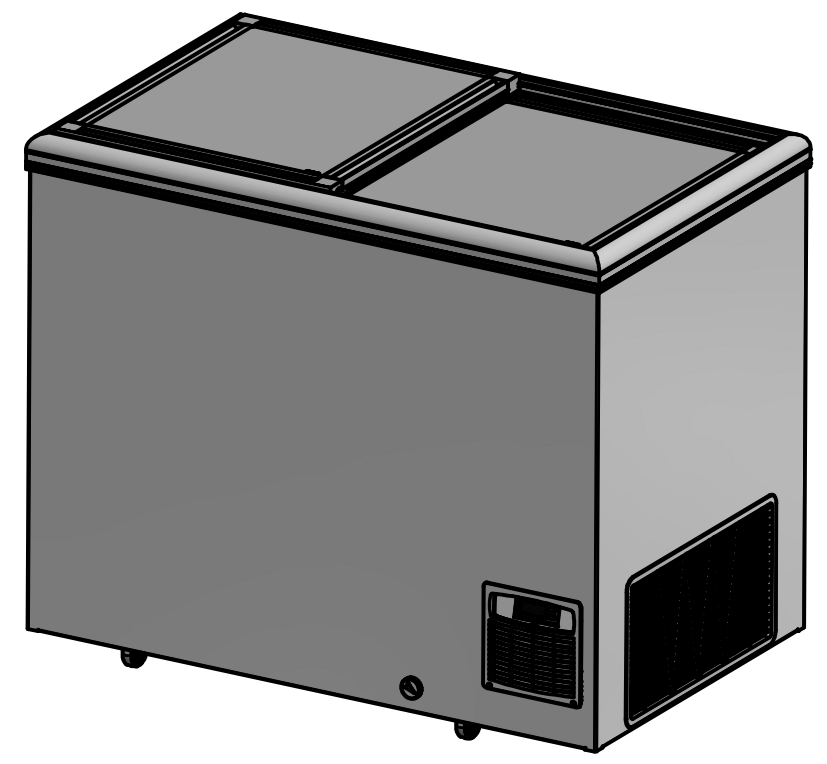

OPTIONAL

Designed by Marina Pedersen	Checked by	Approved by	Date	Date 01-09-2022	
Elcold Aps			Måltegning		
UNI 21 S			Edition	Sheet 1 / 1	