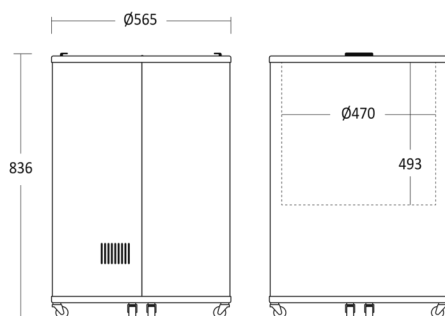

Can Cooler

TK 86 BE

Item number	26310086BE10000	Taric goods code	8418501990
EAN code	5704704014350	QTY in 40HQ	240

Short Description

Barrel coolers can also be used in places other than the retail trade, such as in the office with your own company logo, so that guests can be offered a cold water, or at trade fairs where it is easy to carry. But it is also ideal to have at home for the hot summer days and for parties, where the temperature range of 2°C -10°C is ideal for storing wine, beer, water and champagne. The TK 86 BE holds 87 liters and has a 2-piece glass tilting lid, which makes it easy to see the contents and makes it easy to get to the cold drinks. The cooler is fitted with 4 wheels, making it easy to move around, even when filled with drinks. Temperature range 2°C -10°C makes the barrel cooler perfect for cooling all kinds of drinks.

Key features

- Split flip glass lid
- 4 strong castors
- Static cooling
- Suitable for branding

Measurement Drawings

Dimensions and weight

Product dimensions, HxWxD, mm	836 x 565 x 565
Packaging dimensions, HxWxD, mm	890 x 580 x 580
Total packaging volume m3	0,299
Gross volume, L	87
Net volume, L	84
Gross- / Net volume, L	87 / 84
Internal dimensions, HxWxD, mm	470 x 493 x 493
Gross- / Net weight, kg	27 / 25