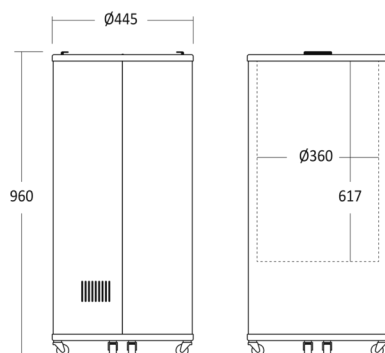

Can Cooler

TK 66 BE

| | | | |
|-------------|-----------------|------------------|------------|
| Item number | 26310066BE10000 | Taric goods code | 8418501990 |
| EAN code | 5704704014237 | QTY in 40HQ | 250 |

Short Description

Barrel coolers can also be used in places other than the retail trade, such as in the office with your own company logo, so that guests can be offered a cold water, or at trade fairs where it is easy to carry. But it is also ideal to have at home for the hot summer days and for parties, where the temperature range of 2°C -10°C is ideal for storing wine, beer, water and champagne. The TK 66 BE holds 63 liters and has a 2-piece glass tilting lid, which makes it easy to see the contents and makes it easy to get to the cold drinks. The cooler is fitted with 4 wheels, making it easy to move around, even when filled with drinks. Temperature range 2°C -10°C makes the barrel cooler perfect for cooling all kinds of drinks.

Key features

- Split flip glass lid
- 4 strong castors
- Static cooling
- Suitable for branding

Measurement Drawings

Dimensions and weight

| | |
|---------------------------------|------------------|
| Product dimensions, HxWxD, mm | 960 x 445 x 445 |
| Packaging dimensions, HxWxD, mm | 1015 x 460 x 460 |
| Total packaging volume m3 | 0,215 |
| Gross volume, L | 63 |
| Net volume, L | 58 |
| Gross- / Net volume, L | 63 / 58 |
| Internal dimensions, HxWxD, mm | 617 x 360 x 360 |
| Gross- / Net weight, kg | 21 / 19 |