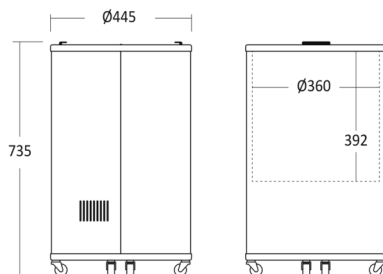

The TK 42 BE holds 41 liters and has a 2-piece glass tilting lid, which makes it easy to see the contents and makes it easy to get to the cold drinks.

The cooler is fitted with 4 wheels, making it easy to move around, even when filled with drinks.

Dimensions and weight

Product dimensions, HxWxD, mm	735 x 445 x 445
Packaging dimensions, HxWxD, mm	790 x 460 x 460
Total packaging volume m3	0,167
Gross volume, L	41
Net volume, L	37
Gross- / Net volume, L	41 / 37
Internal dimensions, HxWxD, mm	392 x 360 x 360
Gross- / Net weight, kg	19 / 17