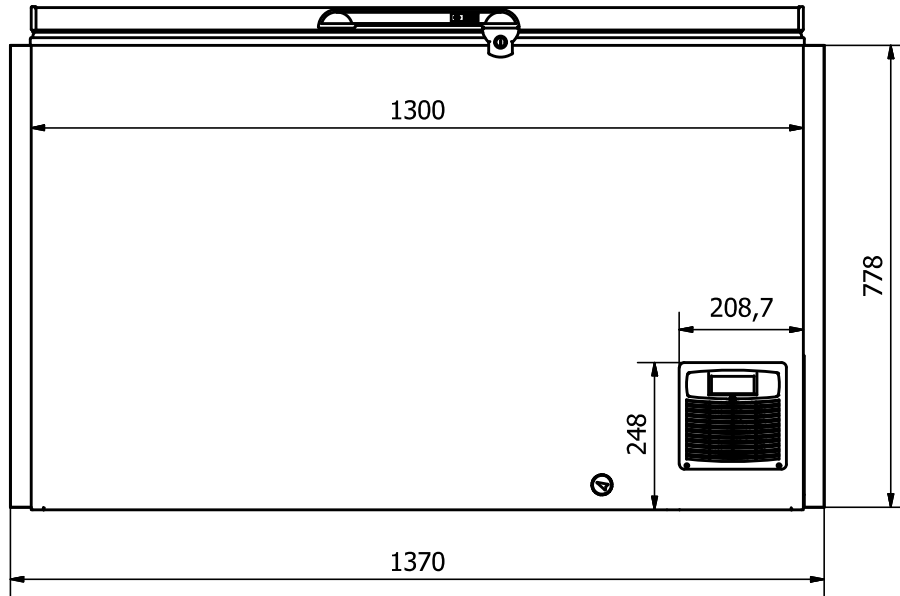

FRONT: Sticker 1370 x 778 mm

UNI 31

RIGHT SIDE: Sticker 690 x 778 mm

LEFT SIDE: Sticker 690 x 778 mm

Comments:

The FRONT sticker will be taken around the corners by approx. 35 mm in each side
 The SIDE stickers will be mounted approx. 5 mm from the FRONT and will be taken around the BACK corner by approx. 45 mm

Designed by	Checked by	Approved by	Date	Date	
Marina Pedersen				13-08-2020	
Elcold Aps			Streamer measurements 3-sided, mm		
			UNI 31	Edition	Sheet
					1 / 1