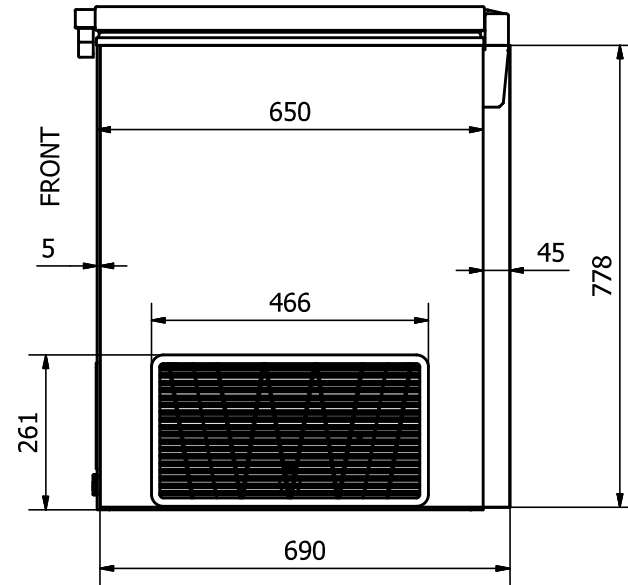

FRONT: Sticker 1370 x 778 mm

UNI 31

RIGHT SIDE: Sticker 690 x 778 mm

LEFT SIDE: Sticker 690 x 778 mm

Comments:

The FRONT sticker will be taken around the corners by approx. 35 mm in each side
 The SIDE stickers will be mounted approx. 5 mm from the FRONT and will be taken around the BACK corner by approx. 45 mm

Designed by	Checked by	Approved by	Date	Date	
Marina Pedersen				13-08-2020	
Elcold Aps			Streamer measurements 3-sided, mm		
			UNI 31	Edition	Sheet
					1 / 1