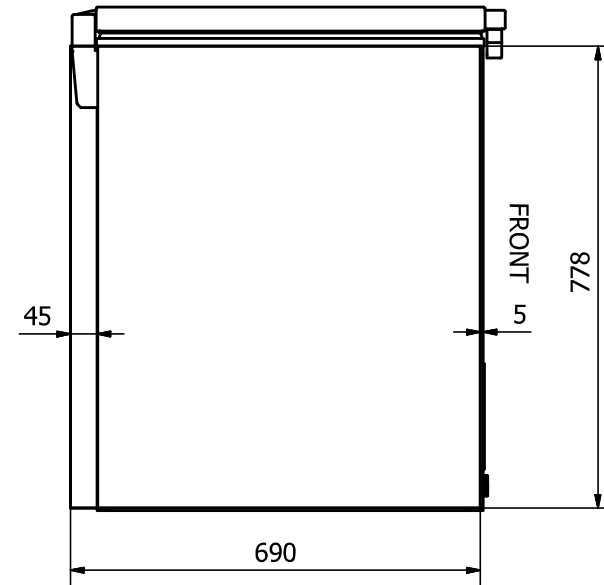

FRONT: Sticker 1370 x 778 mm

UNI 31

RIGHT SIDE: Sticker 690 x 778 mm

LEFT SIDE: Sticker 690 x 778 mm

Comments:

The FRONT sticker will be taken around the corners by approx. 35 mm in each side
 The SIDE stickers will be mounted approx. 5 mm from the FRONT and will be taken around the BACK corner by approx. 45 mm

Designed by	Checked by	Approved by	Date	Date	
Marina Pedersen				13-08-2020	
Elcold Aps			Streamer measurements 3-sided, mm		
			UNI 31	Edition	Sheet
					1 / 1