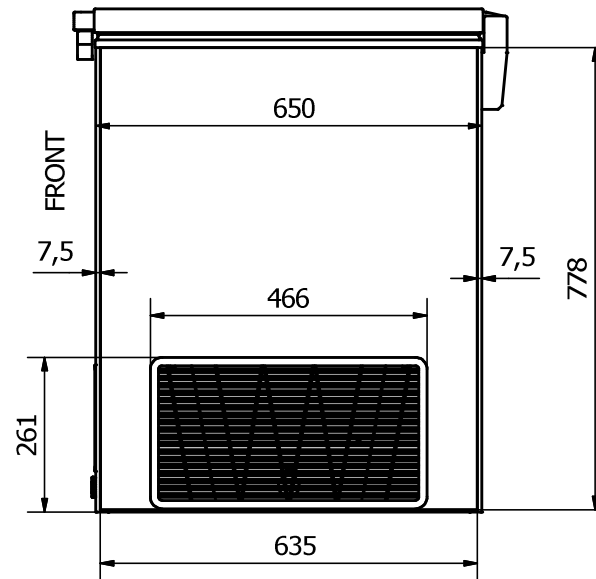

UNI 21

FRONT: Sticker 1120 x 778 mm

BACK : 1120 x 778 mm

RIGHT SIDE: Sticker 635 x 778 mm

LEFT SIDE: Sticker 635 x 778 mm

Comments:

The FRONT and the BACK stickers will be taken around the corners by approx. 35 mm in each side
 The SIDE stickers will be mounted approx. 7,5 mm from the FRONT and 7,5 mm from the BACK

Designed by	Checked by	Approved by	Date	Date	
Marina Pedersen				13-08-2020	
Elcold Aps			Streamer measurements 4-sided, mm		
UNI 21			Edition	Sheet	
				1 / 1	