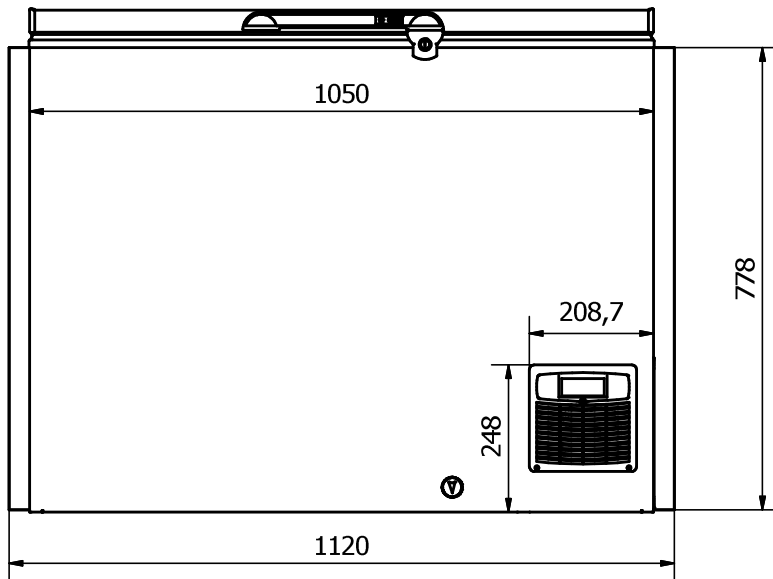

UNI 21

FRONT: Sticker 1120 x 778 mm

BACK : 1120 x 778 mm

RIGHT SIDE: Sticker 635 x 778 mm

LEFT SIDE: Sticker 635 x 778 mm

Comments:

The FRONT and the BACK stickers will be taken around the corners by approx. 35 mm in each side
 The SIDE stickers will be mounted approx. 7,5 mm from the FRONT and 7,5 mm from the BACK

Designed by	Checked by	Approved by	Date	Date	
Marina Pedersen				13-08-2020	
Elcold Aps			Streamer measurements 4-sided, mm		
UNI 21			Edition	Sheet	
				1 / 1	