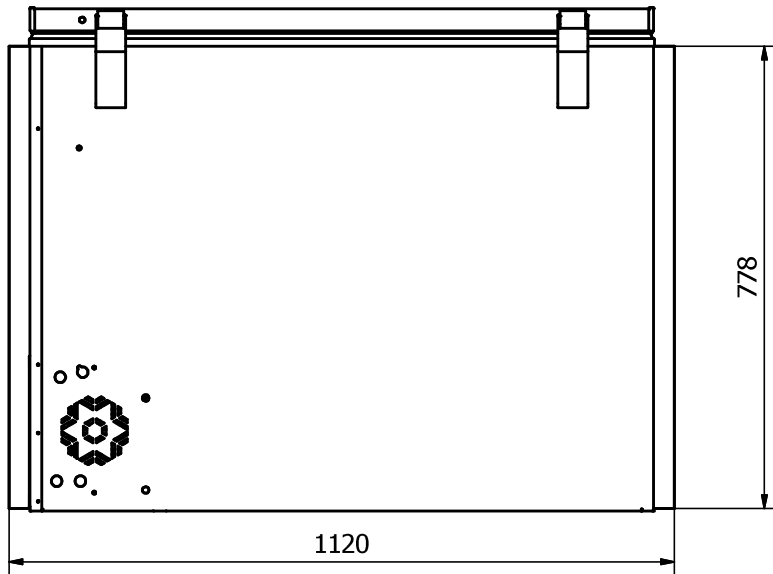

UNI 21

FRONT: Sticker 1120 x 778 mm

BACK : 1120 x 778 mm

RIGHT SIDE: Sticker 635 x 778 mm

LEFT SIDE: Sticker 635 x 778 mm

Comments:

The FRONT and the BACK stickers will be taken around the corners by approx. 35 mm in each side
 The SIDE stickers will be mounted approx. 7,5 mm from the FRONT and 7,5 mm from the BACK

Designed by	Checked by	Approved by	Date	Date	
Marina Pedersen				13-08-2020	
Elcold Aps			Streamer measurements 4-sided, mm		
UNI 21			Edition	Sheet	
				1 / 1	