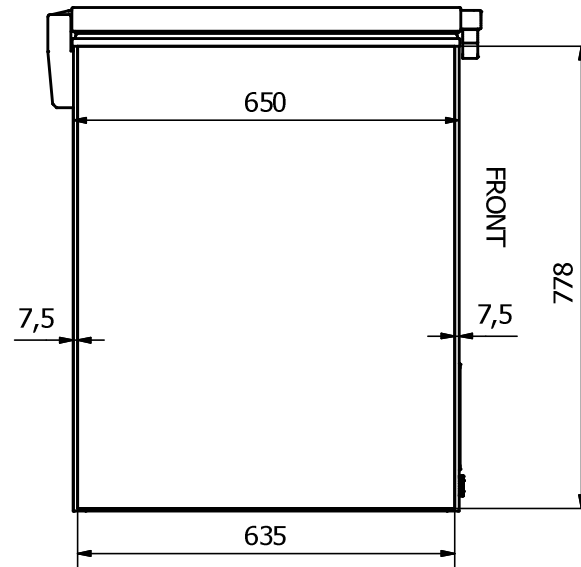

UNI 21

FRONT: Sticker 1120 x 778 mm

BACK : 1120 x 778 mm

RIGHT SIDE: Sticker 635 x 778 mm

LEFT SIDE: Sticker 635 x 778 mm

Comments:

The FRONT and the BACK stickers will be taken around the corners by approx. 35 mm in each side
 The SIDE stickers will be mounted approx. 7,5 mm from the FRONT and 7,5 mm from the BACK

Designed by	Checked by	Approved by	Date	Date	
Marina Pedersen				13-08-2020	
Elcold Aps			Streamer measurements 4-sided, mm		
UNI 21			Edition	Sheet	
				1 / 1	