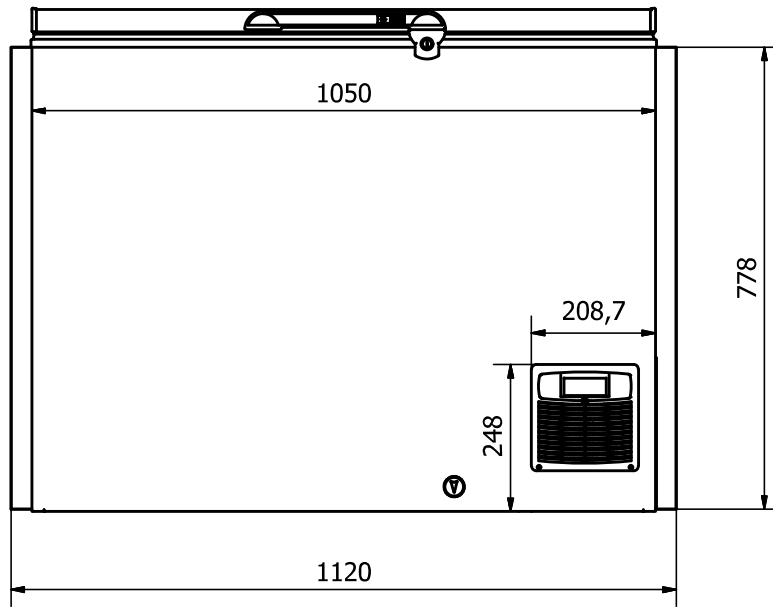

FRONT: Sticker 1120 x 778 mm

UNI 21

RIGHT SIDE: Sticker 690 x 778 mm

LEFT SIDE: Sticker 690 x 778 mm

Comments:

The FRONT sticker will be taken around the corners by approx. 35 mm in each side
 The SIDE stickers will be mounted approx. 5 mm from the FRONT and will be taken around the BACK corner by approx. 45 mm

Designed by	Checked by	Approved by	Date	Date	
Marina Pedersen				13-08-2020	
Elcold Aps			Streamer measurements 3-sided, mm		
			UNI 21	Edition	Sheet
					1 / 1