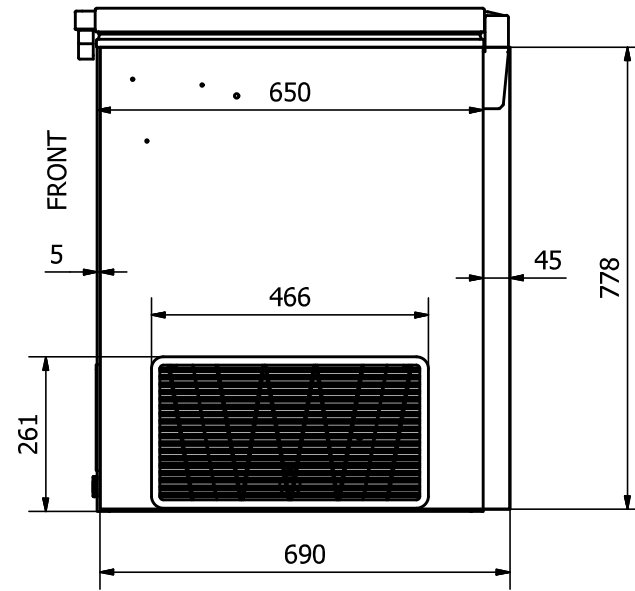

FRONT: Sticker 1120 x 778 mm

UNI 21

RIGHT SIDE: Sticker 690 x 778 mm

LEFT SIDE: Sticker 690 x 778 mm

Comments:

The FRONT sticker will be taken around the corners by approx. 35 mm in each side
 The SIDE stickers will be mounted approx. 5 mm from the FRONT and will be taken around the BACK corner by approx. 45 mm

Designed by	Checked by	Approved by	Date	Date	
Marina Pedersen				13-08-2020	
Elcold Aps			Streamer measurements 3-sided, mm		
			UNI 21	Edition	Sheet
					1 / 1