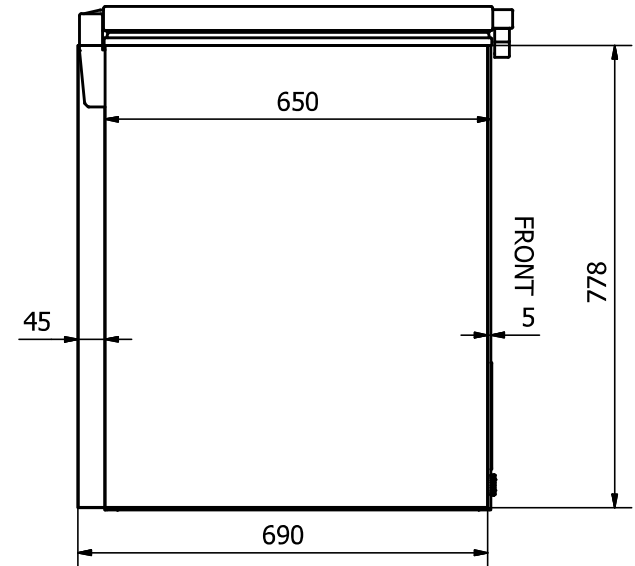

FRONT: Sticker 1120 x 778 mm

UNI 21

RIGHT SIDE: Sticker 690 x 778 mm

LEFT SIDE: Sticker 690 x 778 mm

Comments:

The FRONT sticker will be taken around the corners by approx. 35 mm in each side
 The SIDE stickers will be mounted approx. 5 mm from the FRONT and will be taken around the BACK corner by approx. 45 mm

Designed by	Checked by	Approved by	Date	Date	
Marina Pedersen				13-08-2020	
Elcold Aps			Streamer measurements 3-sided, mm		
			UNI 21	Edition	Sheet
					1 / 1