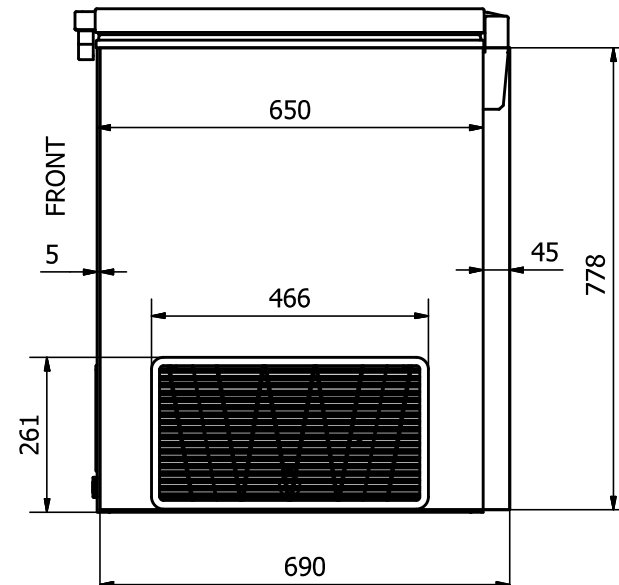

FRONT: Sticker 790 x 778 mm

UNI 11

RIGHT SIDE: Sticker 690 x 778 mm

LEFT SIDE: Sticker 690 x 778 mm

Comments:

The FRONT sticker will be taken around the corners by approx. 35 mm in each side  
 The SIDE stickers will be mounted approx. 5 mm from the FRONT and  
 will be taken around the BACK corner by approx. 45 mm

Designed by Marina Pedersen	Checked by	Approved by	Date	Date 18-08-2020
Elcold Aps			Streamer measurements 3-sided, mm	
			UNI 11	Sheet 1 / 1