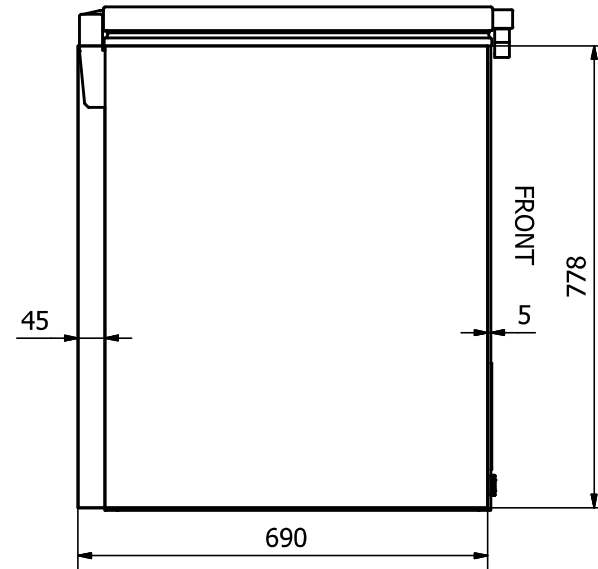

FRONT: Sticker 790 x 778 mm

UNI 11

RIGHT SIDE: Sticker 690 x 778 mm

LEFT SIDE: Sticker 690 x 778 mm

Comments:

The FRONT sticker will be taken around the corners by approx. 35 mm in each side  
 The SIDE stickers will be mounted approx. 5 mm from the FRONT and  
 will be taken around the BACK corner by approx. 45 mm

Designed by Marina Pedersen	Checked by	Approved by	Date	Date 18-08-2020
Elcold Aps			Streamer measurements 3-sided, mm	
			UNI 11	Sheet 1 / 1