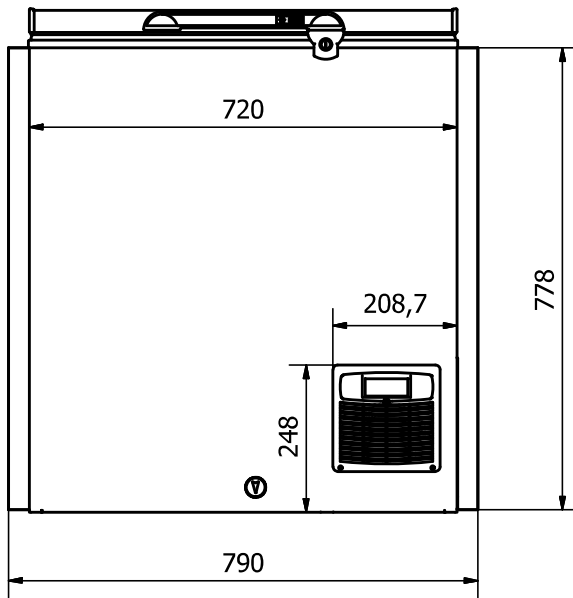

FRONT: Sticker 790 x 778 mm

UNI 11

RIGHT SIDE: Sticker 690 x 778 mm

LEFT SIDE: Sticker 690 x 778 mm

Comments:

The FRONT sticker will be taken around the corners by approx. 35 mm in each side  
 The SIDE stickers will be mounted approx. 5 mm from the FRONT and  
 will be taken around the BACK corner by approx. 45 mm

Designed by Marina Pedersen	Checked by	Approved by	Date	Date 18-08-2020
Elcold Aps			Streamer measurements 3-sided, mm	
			UNI 11	Sheet 1 / 1