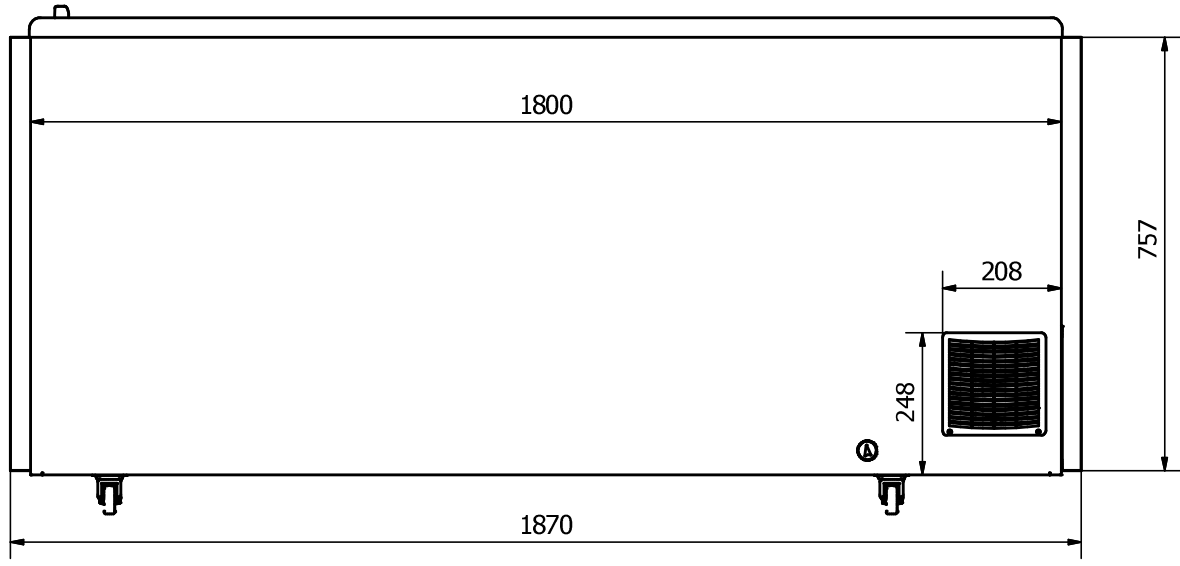

# NOVA 61

FRONT: Sticker 1870 x 757 mm

RIGHT SIDE: Sticker 730 x 757 mm

LEFT SIDE: Sticker 730 x 757 mm

**Comments:**

The FRONT sticker will be taken around the corners by approx. 35 mm in each side  
 The SIDE stickers will be mounted approx. 5 mm from the FRONT and will be taken around the BACK corner by approx. 45 mm

Designed by Marina Pedersen	Checked by	Approved by	Date	Date 03-08-2020
Elcold Aps			Streamer measurements 3-sided, mm	
			NOVA 61	Sheet 1 / 1