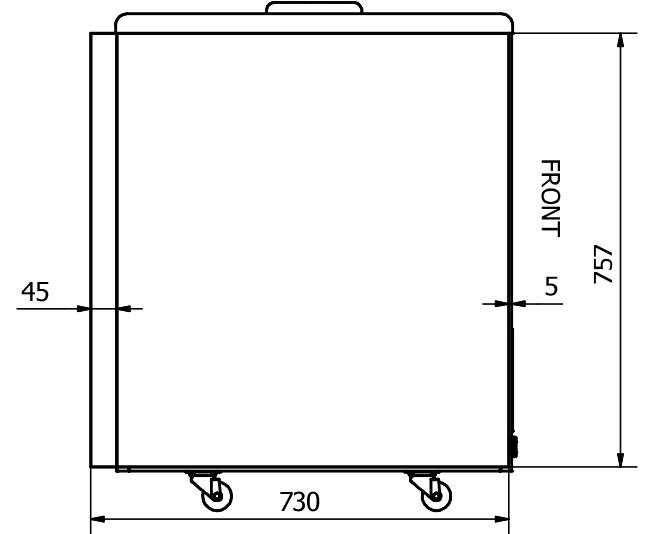

# NOVA 61

FRONT: Sticker 1870 x 757 mm

RIGHT SIDE: Sticker 730 x 757 mm

LEFT SIDE: Sticker 730 x 757 mm

**Comments:**

The FRONT sticker will be taken around the corners by approx. 35 mm in each side  
 The SIDE stickers will be mounted approx. 5 mm from the FRONT and will be taken around the BACK corner by approx. 45 mm

Designed by Marina Pedersen	Checked by	Approved by	Date	Date 03-08-2020
Elcold Aps			Streamer measurements 3-sided, mm	
			NOVA 61	Sheet 1 / 1