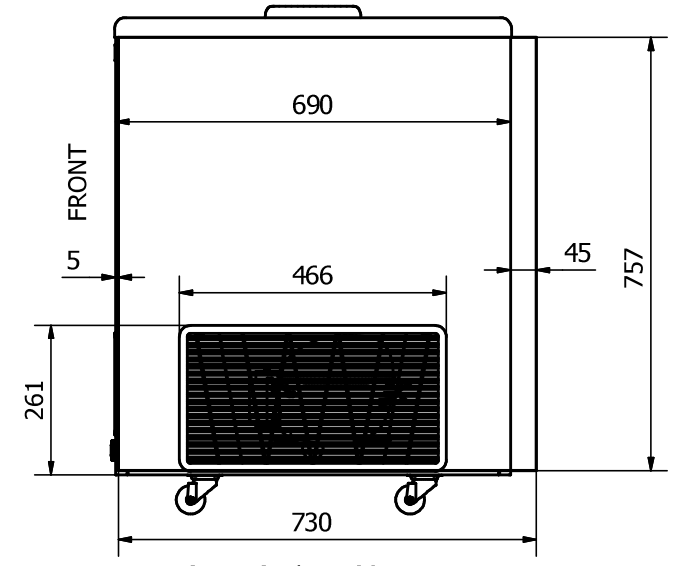

# NOVA 61

FRONT: Sticker 1870 x 757 mm

RIGHT SIDE: Sticker 730 x 757 mm

LEFT SIDE: Sticker 730 x 757 mm

**Comments:**

The FRONT sticker will be taken around the corners by approx. 35 mm in each side  
 The SIDE stickers will be mounted approx. 5 mm from the FRONT and will be taken around the BACK corner by approx. 45 mm

Designed by Marina Pedersen	Checked by	Approved by	Date	Date 03-08-2020
Elcold Aps			Streamer measurements 3-sided, mm	
			NOVA 61	Sheet 1 / 1