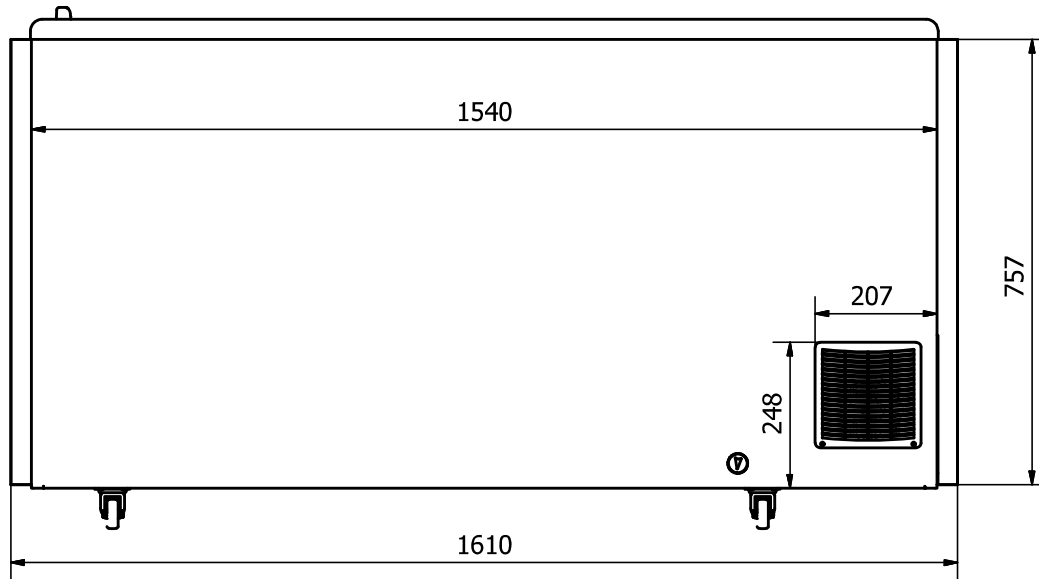

# NOVA 53

FRONT: Sticker 1610 x 757 mm

RIGHT SIDE: Sticker 675 x 757 mm

BACK: Sticker 1610 x 757 mm

LEFT SIDE: Sticker 675 x 757 mm

## Comments:

The FRONT and the BACK stickers will be taken around the corners by approx. 35 mm in each side  
 The SIDE stickers will be mounted approx. 7,5 mm from the FRONT and 7,5 mm from the BACK

Designed by	Checked by	Approved by	Date	Date
Marina Pedersen				03-08-2020
Elcold Aps			Streamer measurements 4-sided, mm	
NOVA 53			Edition	Sheet
				1 / 1