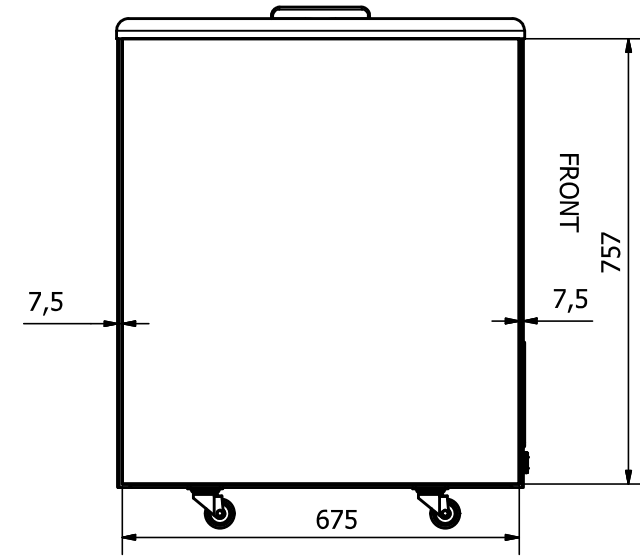

# NOVA 53

FRONT: Sticker 1610 x 757 mm

RIGHT SIDE: Sticker 675 x 757 mm

BACK: Sticker 1610 x 757 mm

LEFT SIDE: Sticker 675 x 757 mm

## Comments:

The FRONT and the BACK stickers will be taken around the corners by approx. 35 mm in each side  
 The SIDE stickers will be mounted approx. 7,5 mm from the FRONT and 7,5 mm from the BACK

Designed by	Checked by	Approved by	Date	Date
Marina Pedersen				03-08-2020
Elcold Aps			Streamer measurements 4-sided, mm	
NOVA 53			Edition	Sheet
				1 / 1