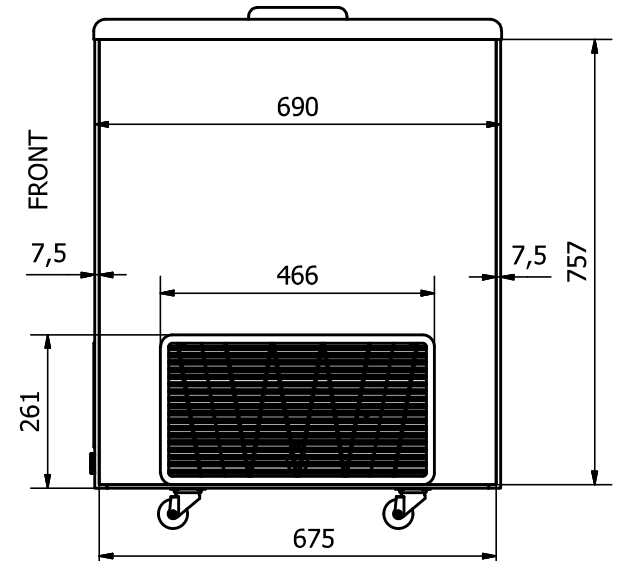

# NOVA 53

FRONT: Sticker 1610 x 757 mm

RIGHT SIDE: Sticker 675 x 757 mm

BACK: Sticker 1610 x 757 mm

LEFT SIDE: Sticker 675 x 757 mm

## Comments:

The FRONT and the BACK stickers will be taken around the corners by approx. 35 mm in each side  
 The SIDE stickers will be mounted approx. 7,5 mm from the FRONT and 7,5 mm from the BACK

Designed by	Checked by	Approved by	Date	Date
Marina Pedersen				03-08-2020
Elcold Aps			Streamer measurements 4-sided, mm	
NOVA 53			Edition	Sheet
				1 / 1