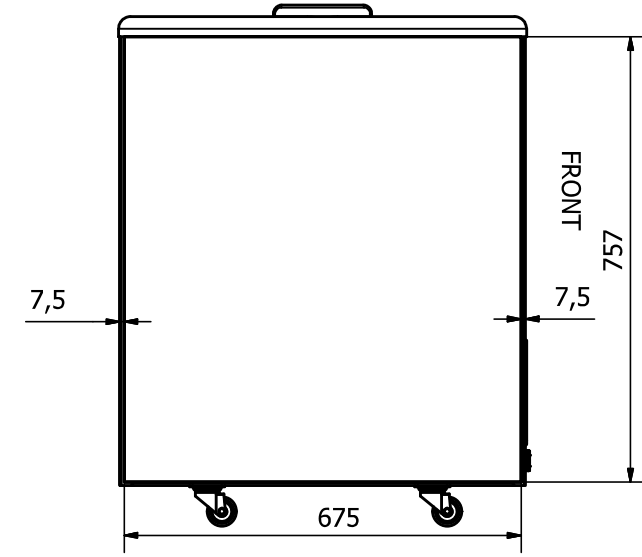

# NOVA 53

FRONT: Sticker 1610 x 757 mm

RIGHT SIDE: Sticker 675 x 757 mm

BACK: Sticker 1610 x 757 mm

LEFT SIDE: Sticker 675 x 757 mm

## Comments:

The FRONT and the BACK stickers will be taken around the corners by approx. 35 mm in each side  
 The SIDE stickers will be mounted approx. 7,5 mm from the FRONT and 7,5 mm from the BACK

Designed by	Checked by	Approved by	Date	Date
Marina Pedersen				03-08-2020
Elcold Aps			Streamer measurements 4-sided, mm	
			NOVA 53	Sheet 1 / 1