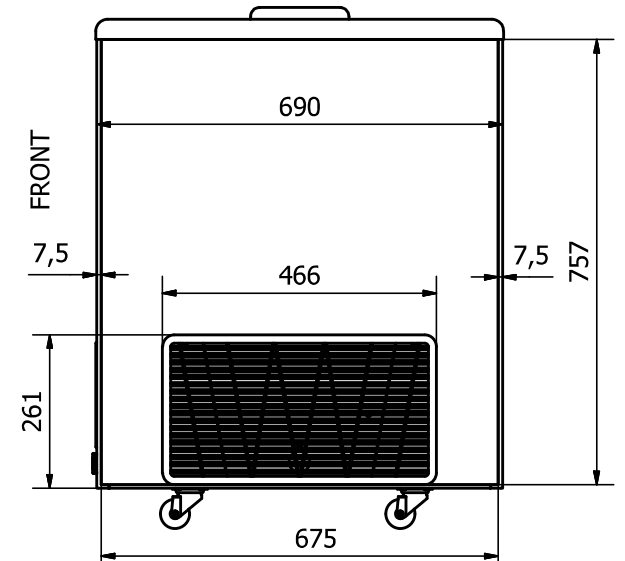

# NOVA 53

FRONT: Sticker 1610 x 757 mm

RIGHT SIDE: Sticker 675 x 757 mm

BACK: Sticker 1610 x 757 mm

LEFT SIDE: Sticker 675 x 757 mm

## Comments:

The FRONT and the BACK stickers will be taken around the corners by approx. 35 mm in each side  
 The SIDE stickers will be mounted approx. 7,5 mm from the FRONT and 7,5 mm from the BACK

Designed by	Checked by	Approved by	Date	Date
Marina Pedersen				03-08-2020
Elcold Aps			Streamer measurements 4-sided, mm	
			NOVA 53	Sheet 1 / 1