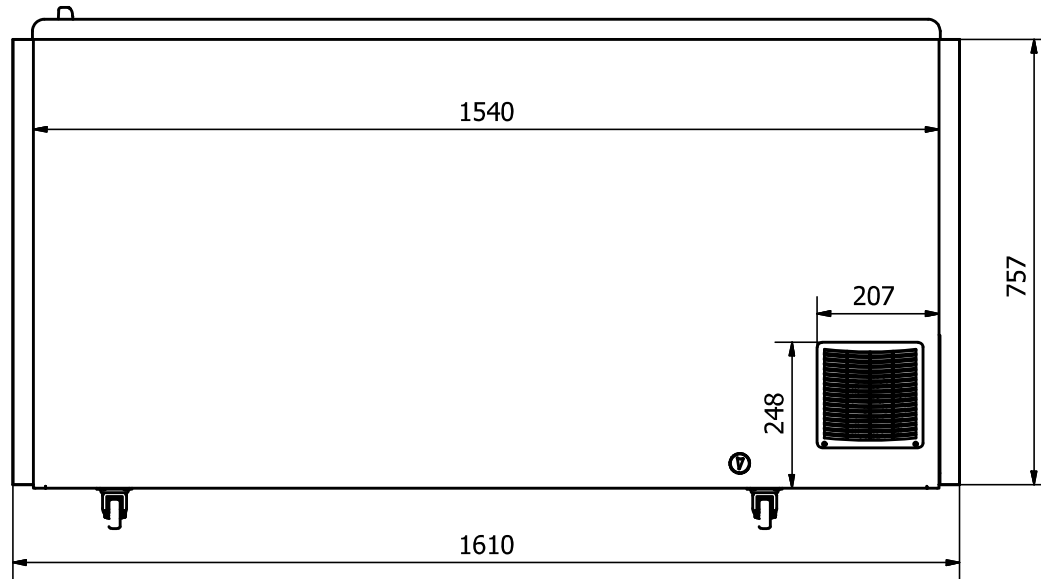

# NOVA 53

FRONT: Sticker 1610 x 757 mm

RIGHT SIDE: Sticker 675 x 757 mm

BACK: Sticker 1610 x 757 mm

LEFT SIDE: Sticker 675 x 757 mm

## Comments:

The FRONT and the BACK stickers will be taken around the corners by approx. 35 mm in each side  
 The SIDE stickers will be mounted approx. 7,5 mm from the FRONT and 7,5 mm from the BACK

Designed by	Checked by	Approved by	Date	Date
Marina Pedersen				03-08-2020
Elcold Aps			Streamer measurements 4-sided, mm	
			NOVA 53	Sheet 1 / 1