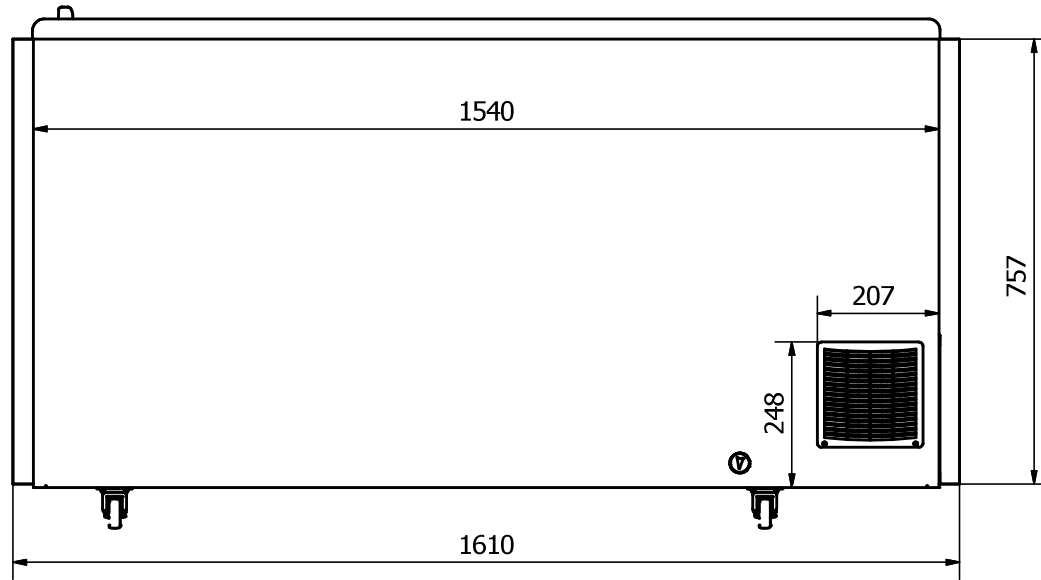

NOVA 53

FRONT: Sticker 1610 x 757 mm

RIGHT SIDE: Sticker 730 x 757 mm

LEFT SIDE: Sticker 730 x 757 mm

Comments:

The FRONT sticker will be taken around the corners by approx. 35 mm in each side
 The SIDE stickers will be mounted approx. 5 mm from the FRONT and will be taken around the BACK corner by approx. 45 mm

Designed by Marina Pedersen	Checked by	Approved by	Date	Date 03-08-2020
Elcold Aps			Streamer measurements 3-sided, mm	
			NOVA 53	Sheet 1 / 1