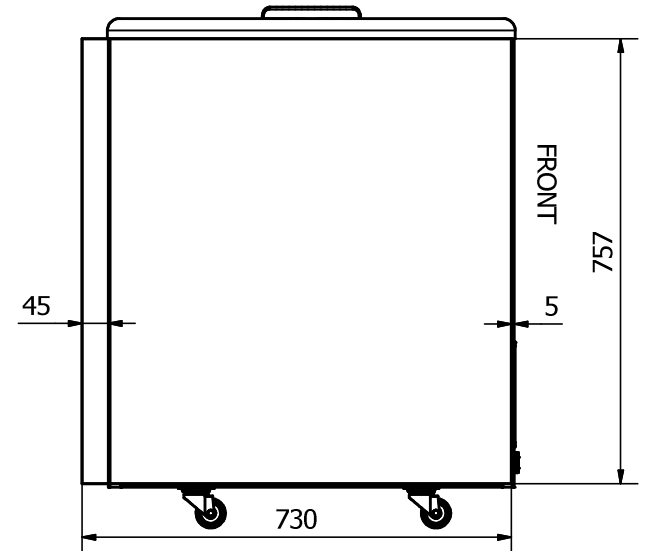

NOVA 53

FRONT: Sticker 1610 x 757 mm

RIGHT SIDE: Sticker 730 x 757 mm

LEFT SIDE: Sticker 730 x 757 mm

Comments:

The FRONT sticker will be taken around the corners by approx. 35 mm in each side
 The SIDE stickers will be mounted approx. 5 mm from the FRONT and will be taken around the BACK corner by approx. 45 mm

Designed by Marina Pedersen	Checked by	Approved by	Date	Date 03-08-2020
Elcold Aps			Streamer measurements 3-sided, mm	
			NOVA 53	Sheet 1 / 1