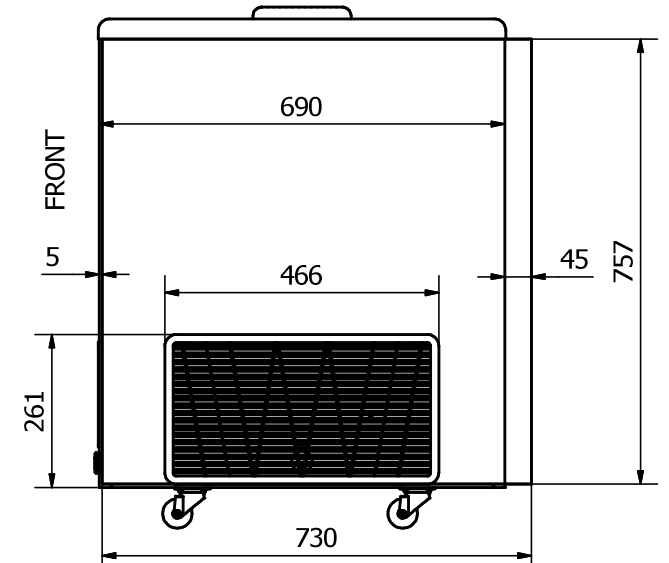

NOVA 53

FRONT: Sticker 1610 x 757 mm

RIGHT SIDE: Sticker 730 x 757 mm

LEFT SIDE: Sticker 730 x 757 mm

Comments:

The FRONT sticker will be taken around the corners by approx. 35 mm in each side
 The SIDE stickers will be mounted approx. 5 mm from the FRONT and will be taken around the BACK corner by approx. 45 mm

Designed by Marina Pedersen	Checked by	Approved by	Date	Date 03-08-2020
Elcold Aps			Streamer measurements 3-sided, mm	
			NOVA 53	Sheet 1 / 1