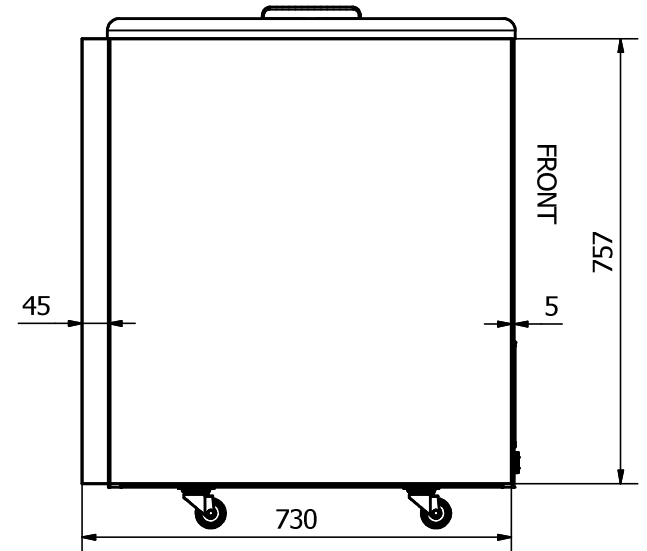

NOVA 53

FRONT: Sticker 1610 x 757 mm

RIGHT SIDE: Sticker 730 x 757 mm

LEFT SIDE: Sticker 730 x 757 mm

Comments:

The FRONT sticker will be taken around the corners by approx. 35 mm in each side
 The SIDE stickers will be mounted approx. 5 mm from the FRONT and will be taken around the BACK corner by approx. 45 mm

Designed by	Checked by	Approved by	Date	Date	
Marina Pedersen				03-08-2020	
Elcold Aps			Streamer measurements 3-sided, mm		
			NOVA 53	Edition	Sheet
					1 / 1