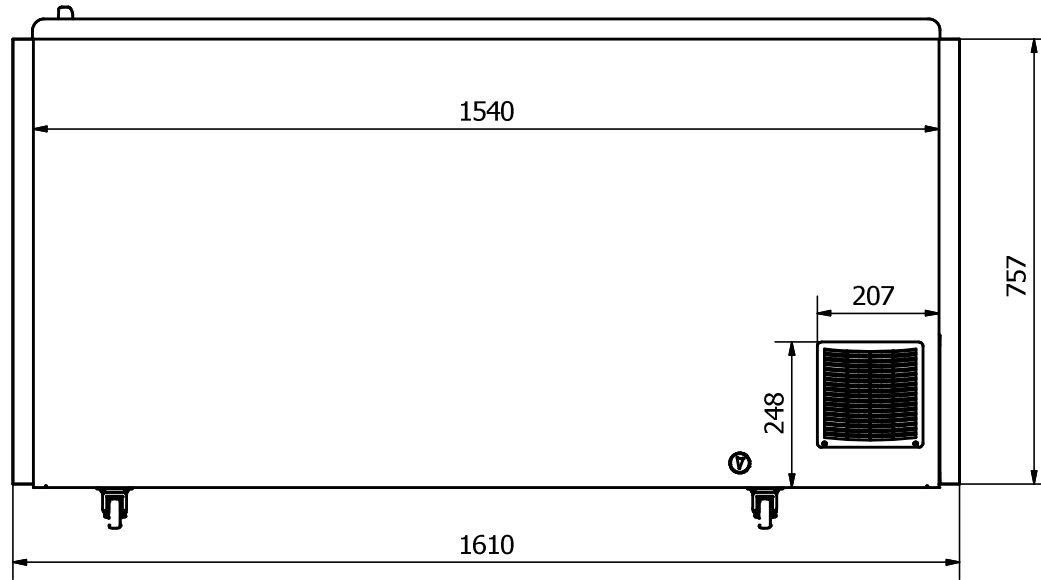

NOVA 53

FRONT: Sticker 1610 x 757 mm

RIGHT SIDE: Sticker 730 x 757 mm

LEFT SIDE: Sticker 730 x 757 mm

Comments:

The FRONT sticker will be taken around the corners by approx. 35 mm in each side
 The SIDE stickers will be mounted approx. 5 mm from the FRONT and will be taken around the BACK corner by approx. 45 mm

Designed by	Checked by	Approved by	Date	Date	
Marina Pedersen				03-08-2020	
Elcold Aps			Streamer measurements 3-sided, mm		
			NOVA 53	Edition	Sheet
					1 / 1