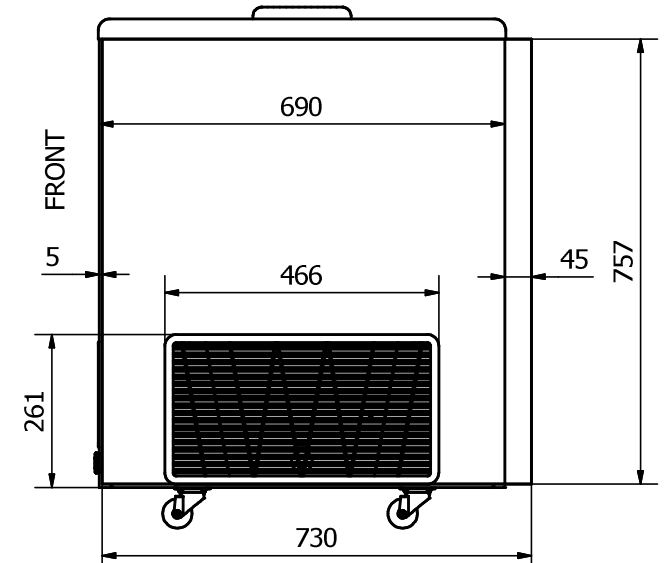

NOVA 53

FRONT: Sticker 1610 x 757 mm

RIGHT SIDE: Sticker 730 x 757 mm

LEFT SIDE: Sticker 730 x 757 mm

Comments:

The FRONT sticker will be taken around the corners by approx. 35 mm in each side
 The SIDE stickers will be mounted approx. 5 mm from the FRONT and will be taken around the BACK corner by approx. 45 mm

Designed by	Checked by	Approved by	Date	Date	
Marina Pedersen				03-08-2020	
Elcold Aps			Streamer measurements 3-sided, mm		
			NOVA 53	Edition	Sheet
					1 / 1