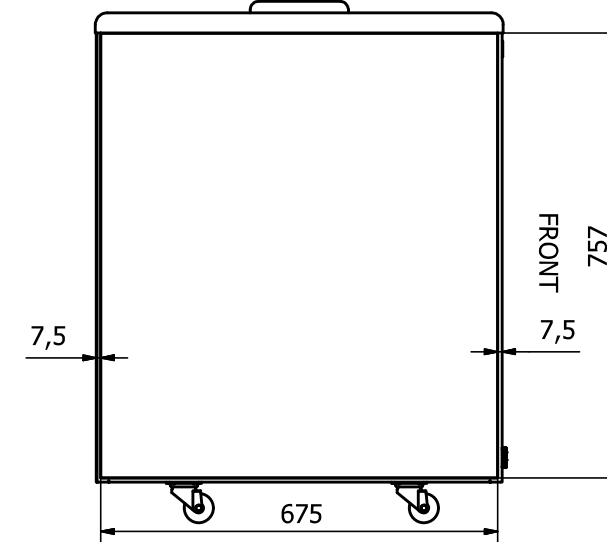

NOVA 45

FRONT: Sticker 1410 x 757 mm

RIGHT SIDE: Sticker 675 x 757 mm

BACK: Sticker 1410 x 757 mm

LEFT SIDE: Sticker 675 x 757 mm

Comments:

The FRONT and the BACK stickers will be taken around the corners by approx. 35 mm in each side
 The SIDE stickers will be mounted approx. 7,5 mm from the FRONT and 7,5 mm from the BACK

Designed by	Checked by	Approved by	Date	Date	
Marina Pedersen				03-08-2020	
Elcold Aps			Streamer measurements 4-sided, mm		
STR N 45			Edition	Sheet	
				1 / 1	