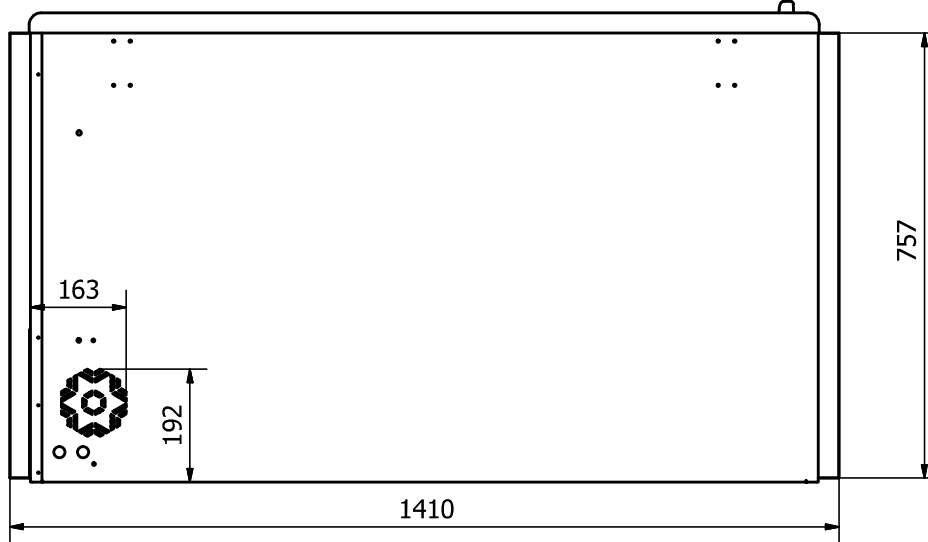

NOVA 45

FRONT: Sticker 1410 x 757 mm

RIGHT SIDE: Sticker 675 x 757 mm

BACK: Sticker 1410 x 757 mm

LEFT SIDE: Sticker 675 x 757 mm

Comments:

The FRONT and the BACK stickers will be taken around the corners by approx. 35 mm in each side
 The SIDE stickers will be mounted approx. 7,5 mm from the FRONT and 7,5 mm from the BACK

Designed by	Checked by	Approved by	Date	Date	
Marina Pedersen				03-08-2020	
Elcold Aps			Streamer measurements 4-sided, mm		
STR N 45			Edition	Sheet	
				1 / 1	