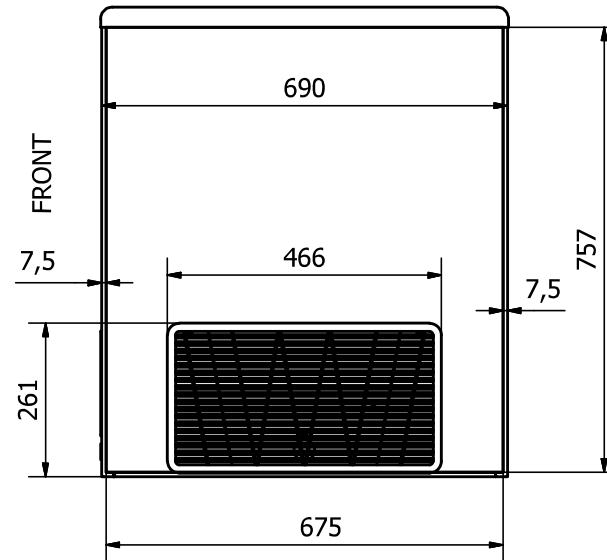

NOVA 45

FRONT: Sticker 1410 x 757 mm

RIGHT SIDE: Sticker 675 x 757 mm

BACK: Sticker 1410 x 757 mm

LEFT SIDE: Sticker 675 x 757 mm

Comments:

The FRONT and the BACK stickers will be taken around the corners by approx. 35 mm in each side
 The SIDE stickers will be mounted approx. 7,5 mm from the FRONT and 7,5 mm from the BACK

Designed by	Checked by	Approved by	Date	Date	
Marina Pedersen				03-08-2020	
Elcold Aps			Streamer measurements 4-sided, mm		
STR N 45			Edition	Sheet	
				1 / 1	