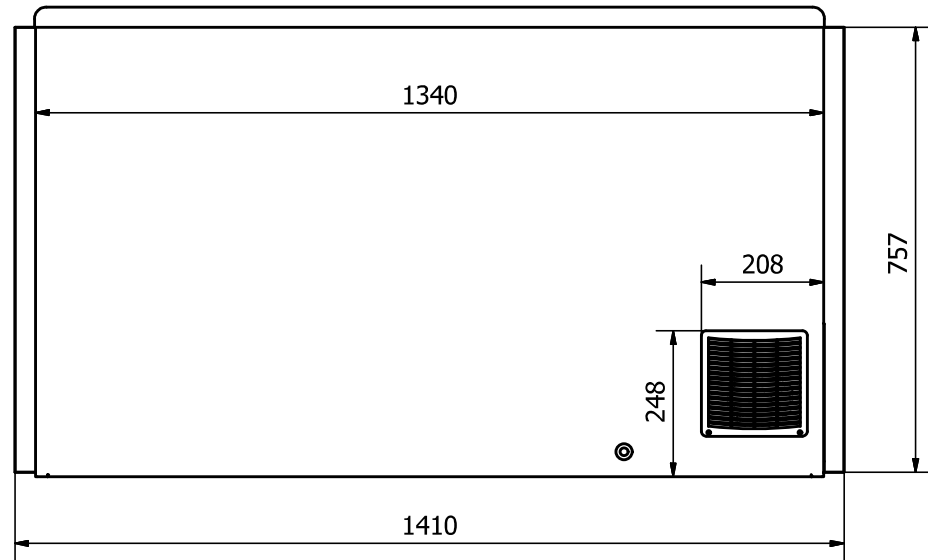

NOVA 45

FRONT: Sticker 1410 x 757 mm

RIGHT SIDE: Sticker 675 x 757 mm

BACK: Sticker 1410 x 757 mm

LEFT SIDE: Sticker 675 x 757 mm

Comments:

The FRONT and the BACK stickers will be taken around the corners by approx. 35 mm in each side
 The SIDE stickers will be mounted approx. 7,5 mm from the FRONT and 7,5 mm from the BACK

Designed by	Checked by	Approved by	Date	Date	
Marina Pedersen				03-08-2020	
Elcold Aps			Streamer measurements 4-sided, mm		
STR N 45			Edition	Sheet	
				1 / 1	