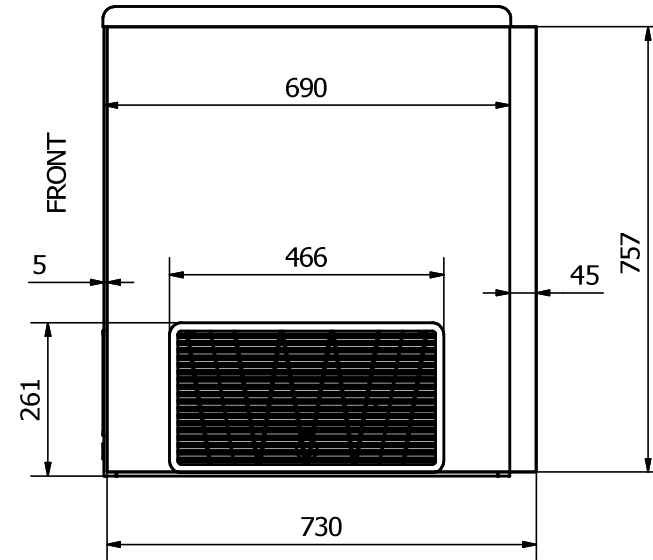

# NOVA 45

FRONT: Sticker 1410 x 757 mm

RIGHT SIDE: Sticker 730 x 757 mm

LEFT SIDE: Sticker 730 x 757 mm

Comments:

The FRONT sticker will be taken around the corners by approx. 35 mm in each side  
 The SIDE stickers will be mounted approx. 5 mm from the FRONT and will be taken around the BACK corner by approx. 45 mm

Designed by	Checked by	Approved by	Date	Date	
Marina Pedersen				03-08-2020	
Elcold Aps			Streamer measurements 3-sided, mm		
STR N 45			Edition	Sheet	
				1 / 1	