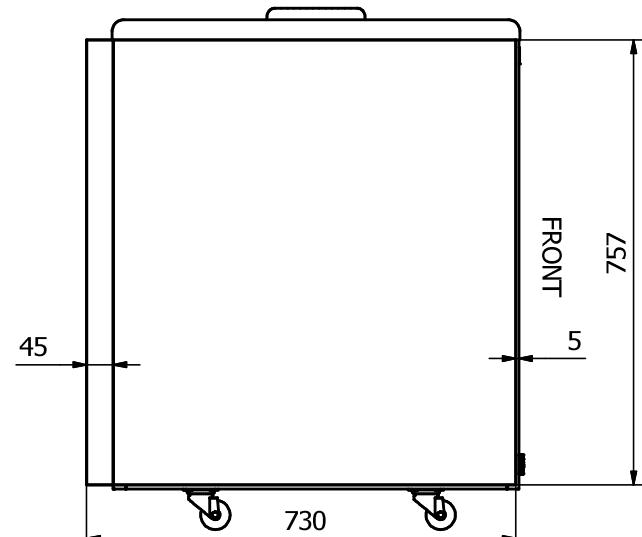

# NOVA 45

FRONT: Sticker 1410 x 757 mm

RIGHT SIDE: Sticker 730 x 757 mm

LEFT SIDE: Sticker 730 x 757 mm

Comments:

The FRONT sticker will be taken around the corners by approx. 35 mm in each side  
 The SIDE stickers will be mounted approx. 5 mm from the FRONT and will be taken around the BACK corner by approx. 45 mm

Designed by	Checked by	Approved by	Date	Date	
Marina Pedersen				03-08-2020	
Elcold Aps			Streamer measurements 3-sided, mm		
STR N 45			Edition	Sheet	
				1 / 1	