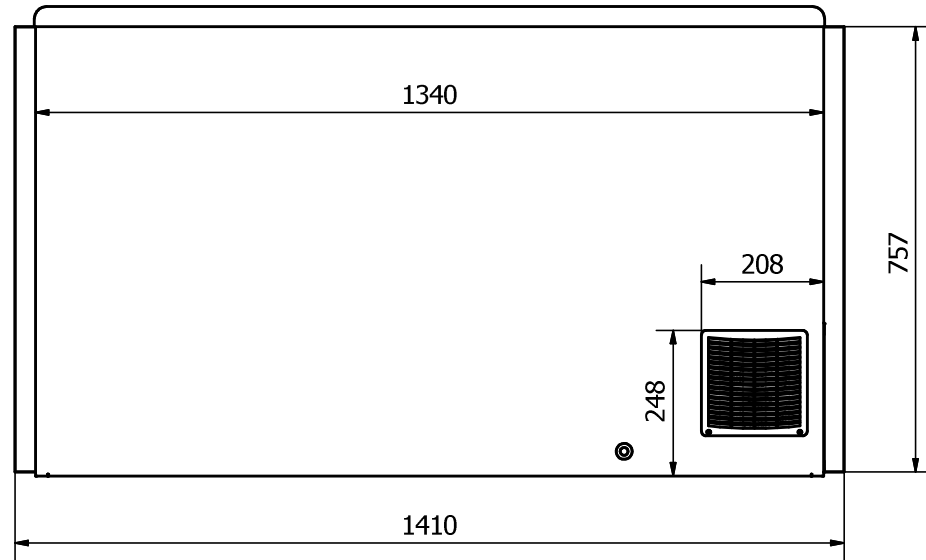

# NOVA 45

FRONT: Sticker 1410 x 757 mm

RIGHT SIDE: Sticker 730 x 757 mm

LEFT SIDE: Sticker 730 x 757 mm

Comments:

The FRONT sticker will be taken around the corners by approx. 35 mm in each side  
 The SIDE stickers will be mounted approx. 5 mm from the FRONT and will be taken around the BACK corner by approx. 45 mm

Designed by	Checked by	Approved by	Date	Date	
Marina Pedersen				03-08-2020	
Elcold Aps			Streamer measurements 3-sided, mm		
STR N 45			Edition	Sheet	
				1 / 1	