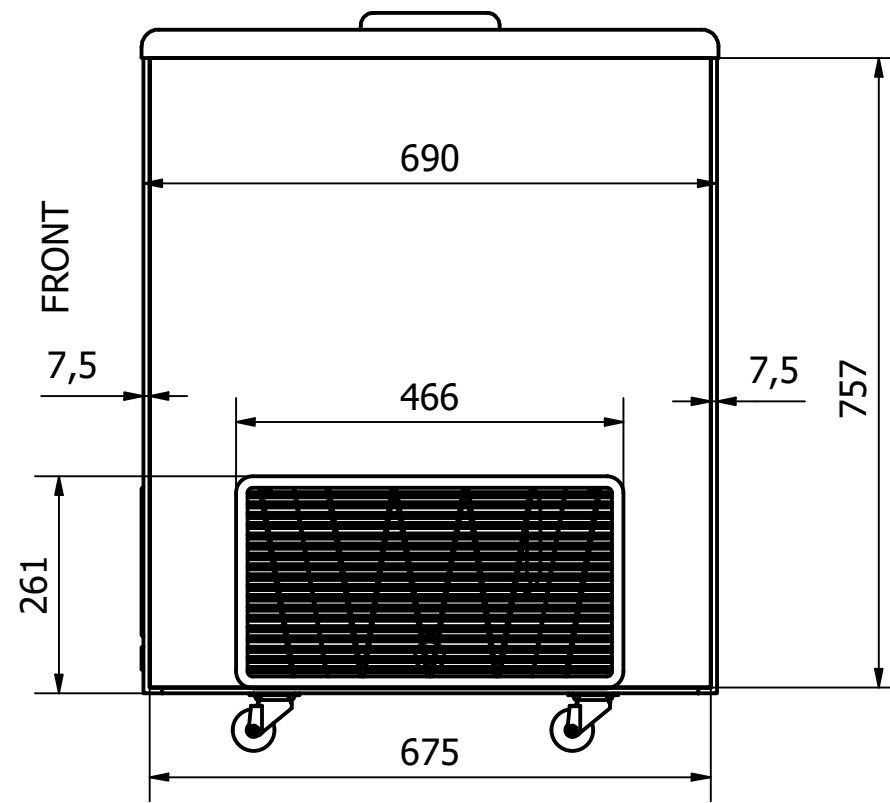

NOVA 35

FRONT: Sticker 1160 x 757 mm

RIGHT SIDE: Sticker 675 x 757 mm

BACK: Sticker 1160 x 757 mm

LEFT SIDE: Sticker 675 x 757 mm

Comments:

The FRONT and the BACK stickers will be taken around the corners by approx. 35 mm in each side
 The SIDE stickers will be mounted approx. 7,5 mm from the FRONT and 7,5 mm from the BACK

Designed by Marina Pedersen	Checked by	Approved by	Date	Date 03-08-2020
Elcold Aps			Streamer measurements 4-sided, mm	
			NOVA 35	Edition Sheet 1 / 1