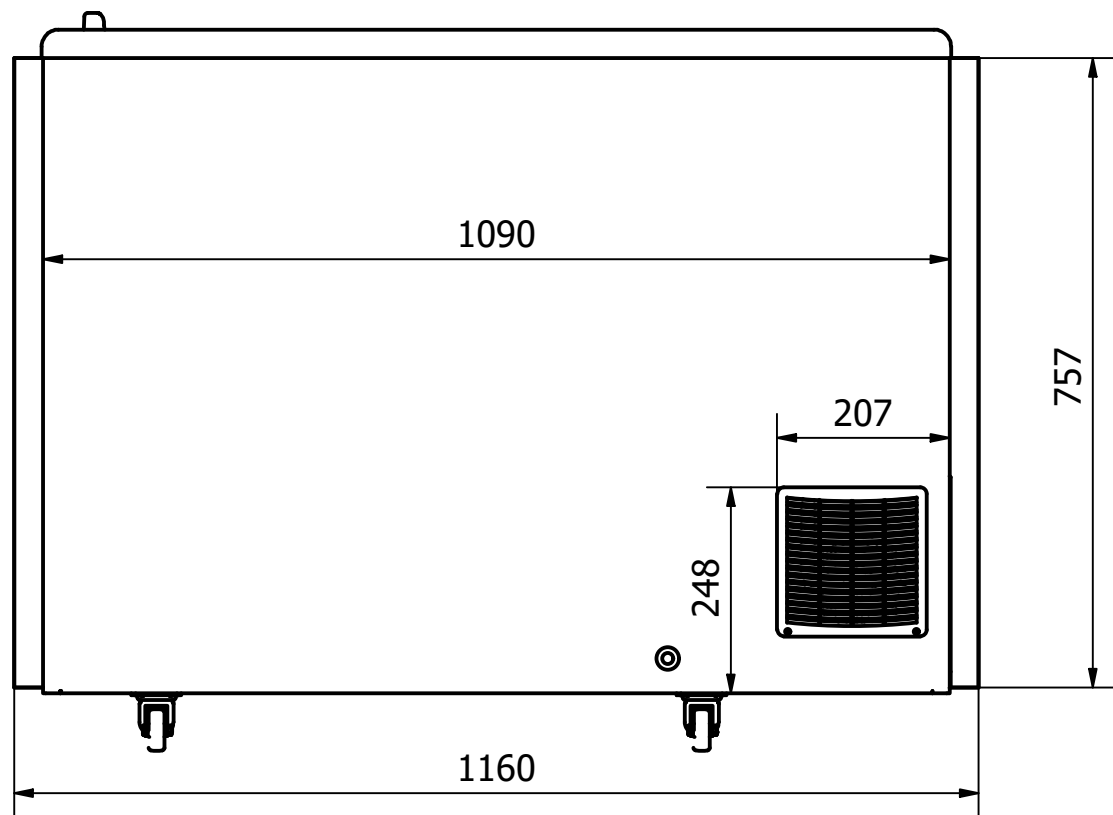

NOVA 35

FRONT: Sticker 1160 x 757 mm

RIGHT SIDE: Sticker 675 x 757 mm

BACK: Sticker 1160 x 757 mm

LEFT SIDE: Sticker 675 x 757 mm

Comments:

The FRONT and the BACK stickers will be taken around the corners by approx. 35 mm in each side
 The SIDE stickers will be mounted approx. 7,5 mm from the FRONT and 7,5 mm from the BACK

Designed by Marina Pedersen	Checked by	Approved by	Date	Date 03-08-2020
Elcold Aps			Streamer measurements 4-sided, mm	
			NOVA 35	Edition Sheet 1 / 1