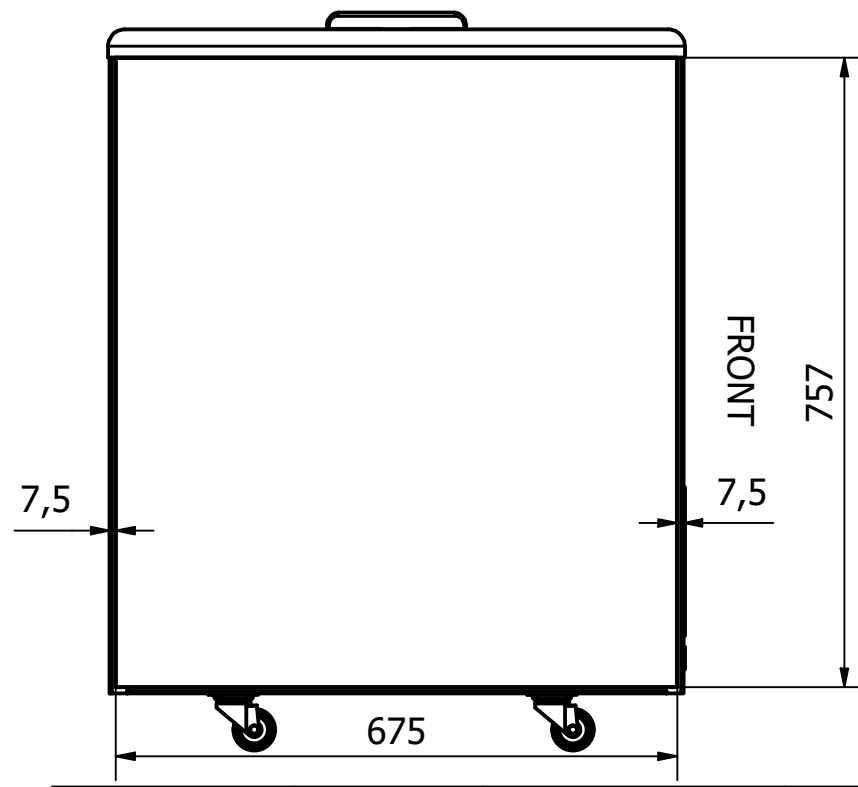

NOVA 35

FRONT: Sticker 1160 x 757 mm

RIGHT SIDE: Sticker 675 x 757 mm

BACK: Sticker 1160 x 757 mm

LEFT SIDE: Sticker 675 x 757 mm

Comments:

The FRONT and the BACK stickers will be taken around the corners by approx. 35 mm in each side
 The SIDE stickers will be mounted approx. 7,5 mm from the FRONT and 7,5 mm from the BACK

Designed by Marina Pedersen	Checked by	Approved by	Date	Date 03-08-2020
Elcold Aps			Streamer measurements 4-sided, mm	
			NOVA 35	Edition Sheet 1 / 1