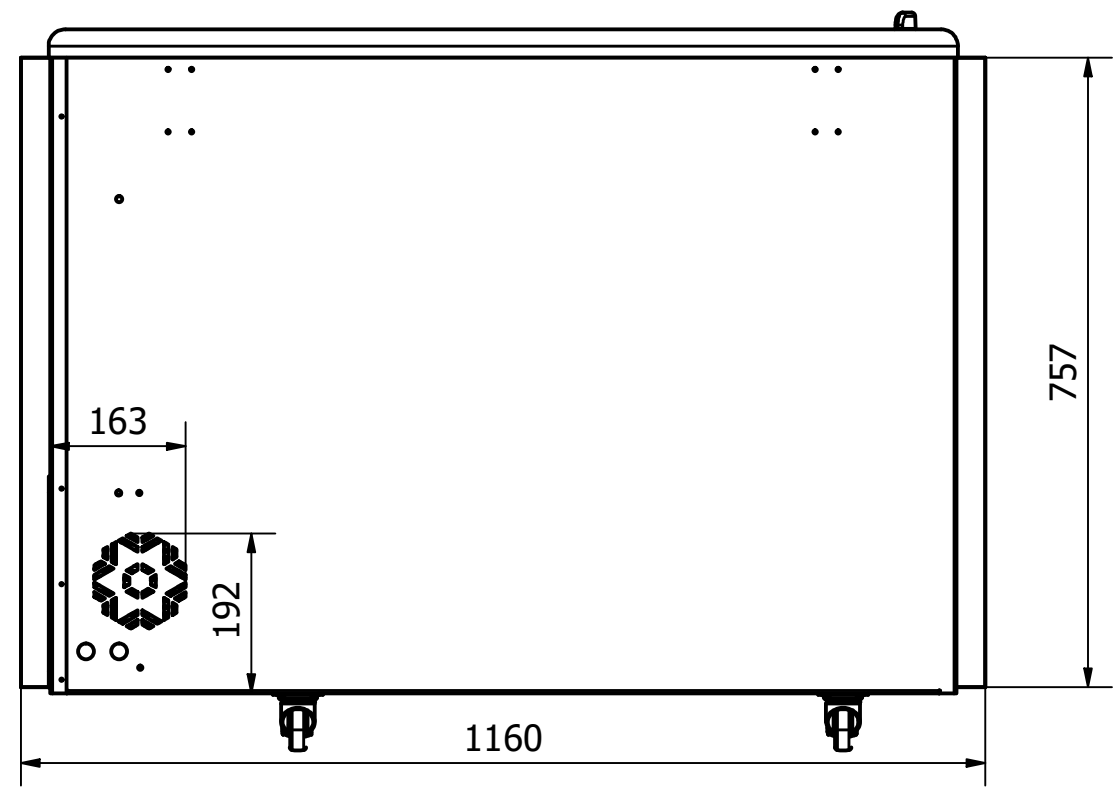

NOVA 35

FRONT: Sticker 1160 x 757 mm

RIGHT SIDE: Sticker 675 x 757 mm

BACK: Sticker 1160 x 757 mm

LEFT SIDE: Sticker 675 x 757 mm

Comments:

The FRONT and the BACK stickers will be taken around the corners by approx. 35 mm in each side
 The SIDE stickers will be mounted approx. 7,5 mm from the FRONT and 7,5 mm from the BACK

Designed by Marina Pedersen	Checked by	Approved by	Date	Date 03-08-2020
Elcold Aps			Streamer measurements 4-sided, mm	
			NOVA 35	Edition Sheet 1 / 1