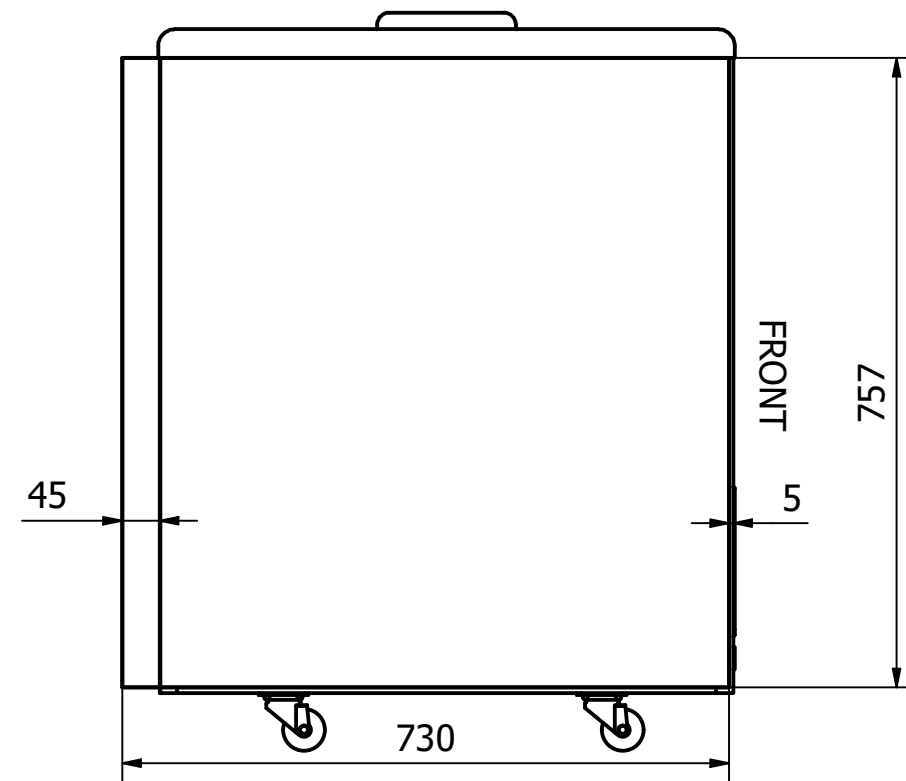

# NOVA 35

FRONT: Sticker 1160 x 757 mm

RIGHT SIDE: Sticker 730 x 757 mm

LEFT SIDE: Sticker 730 x 757 mm

**Comments:**

The FRONT sticker will be taken around the corners by approx. 35 mm in each side  
 The SIDE stickers will be mounted approx. 5 mm from the FRONT and will be taken around the BACK corner by approx. 45 mm

Designed by Marina Pedersen	Checked by	Approved by	Date	Date 03-08-2020
Elcold Aps			Streamer measurements 3-sided, mm	
			NOVA 35	Edition Sheet 1 / 1