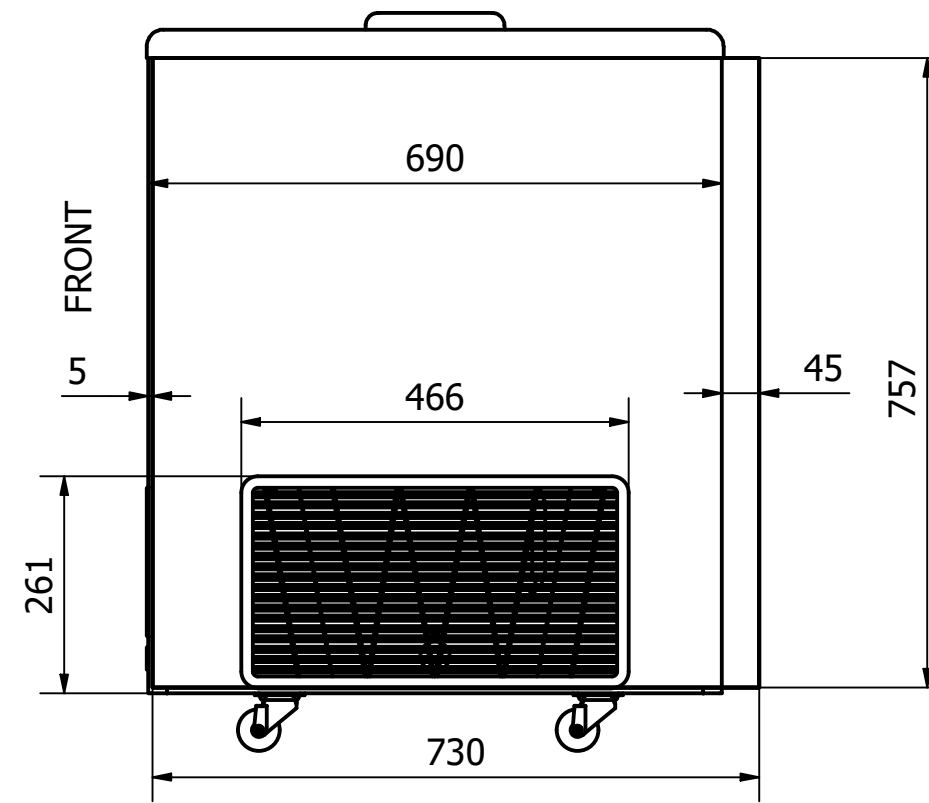

# NOVA 35

FRONT: Sticker 1160 x 757 mm

RIGHT SIDE: Sticker 730 x 757 mm

LEFT SIDE: Sticker 730 x 757 mm

**Comments:**

The FRONT sticker will be taken around the corners by approx. 35 mm in each side  
 The SIDE stickers will be mounted approx. 5 mm from the FRONT and will be taken around the BACK corner by approx. 45 mm

Designed by Marina Pedersen	Checked by	Approved by	Date	Date 03-08-2020
Elcold Aps			Streamer measurements 3-sided, mm	
			NOVA 35	Edition Sheet 1 / 1