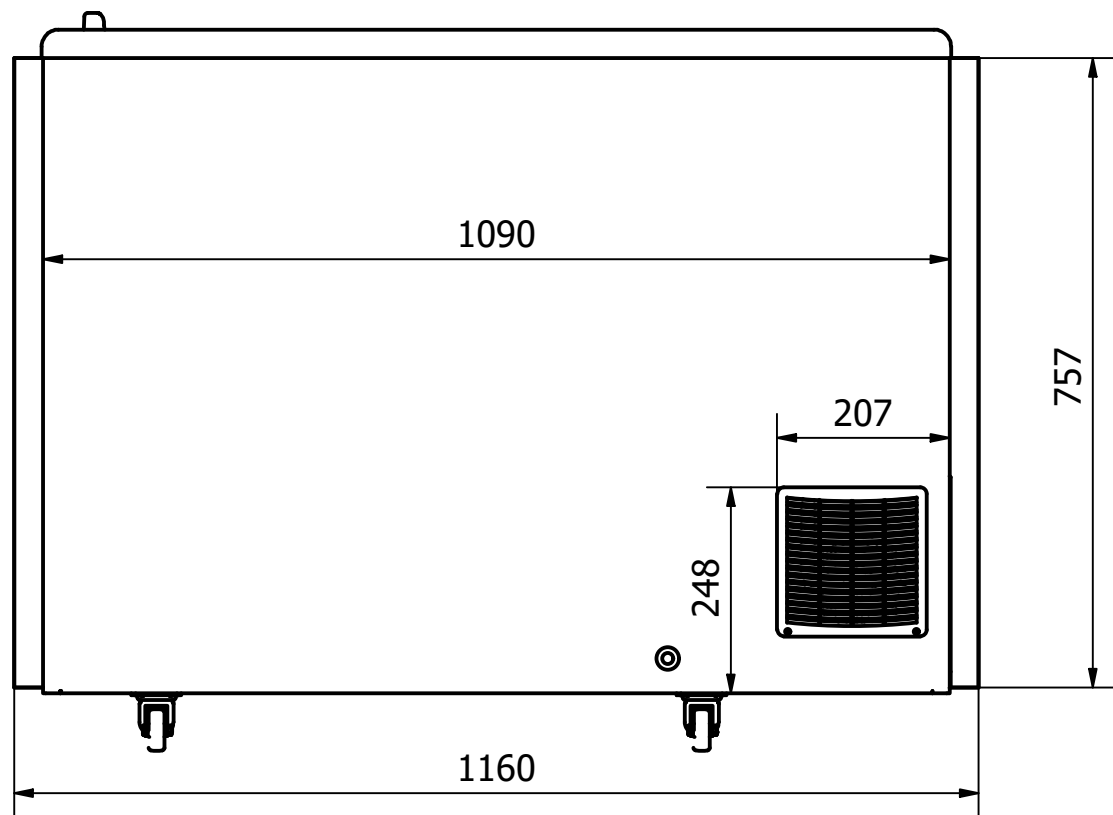

# NOVA 35

FRONT: Sticker 1160 x 757 mm

RIGHT SIDE: Sticker 730 x 757 mm

LEFT SIDE: Sticker 730 x 757 mm

**Comments:**

The FRONT sticker will be taken around the corners by approx. 35 mm in each side  
 The SIDE stickers will be mounted approx. 5 mm from the FRONT and will be taken around the BACK corner by approx. 45 mm

Designed by Marina Pedersen	Checked by	Approved by	Date	Date 03-08-2020
Elcold Aps			Streamer measurements 3-sided, mm	
			NOVA 35	Edition Sheet 1 / 1