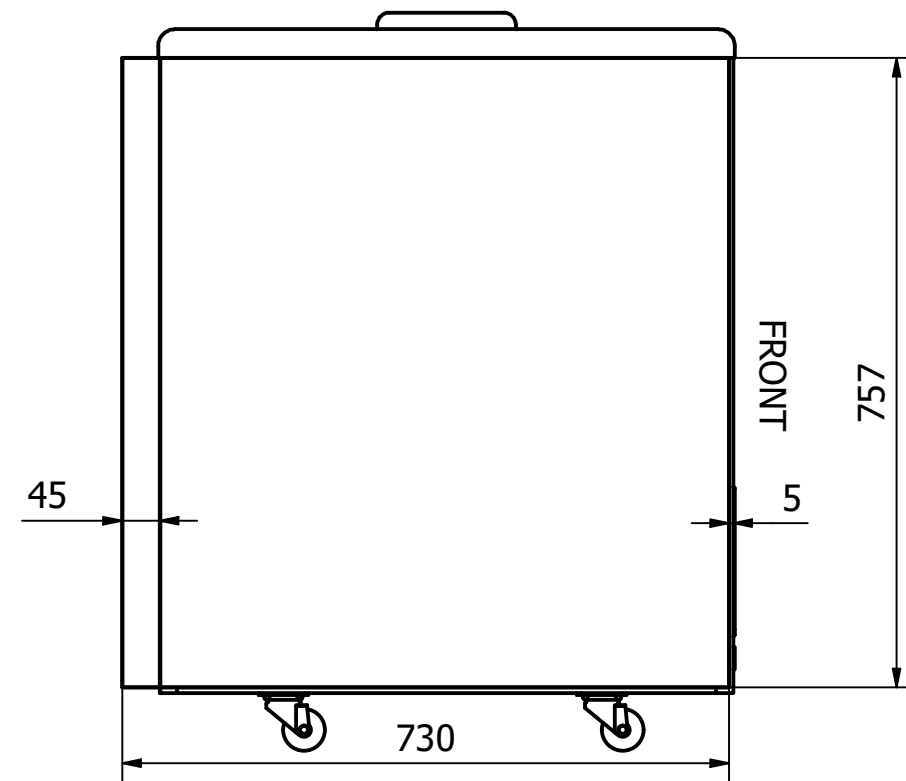

NOVA 35

FRONT: Sticker 1160 x 757 mm

RIGHT SIDE: Sticker 730 x 757 mm

LEFT SIDE: Sticker 730 x 757 mm

Comments:

The FRONT sticker will be taken around the corners by approx. 35 mm in each side
 The SIDE stickers will be mounted approx. 5 mm from the FRONT and will be taken around the BACK corner by approx. 45 mm

Designed by Marina Pedersen	Checked by	Approved by	Date	Date 03-08-2020
Elcold Aps			Streamer measurements 3-sided, mm	
			NOVA 35	Edition Sheet 1 / 1