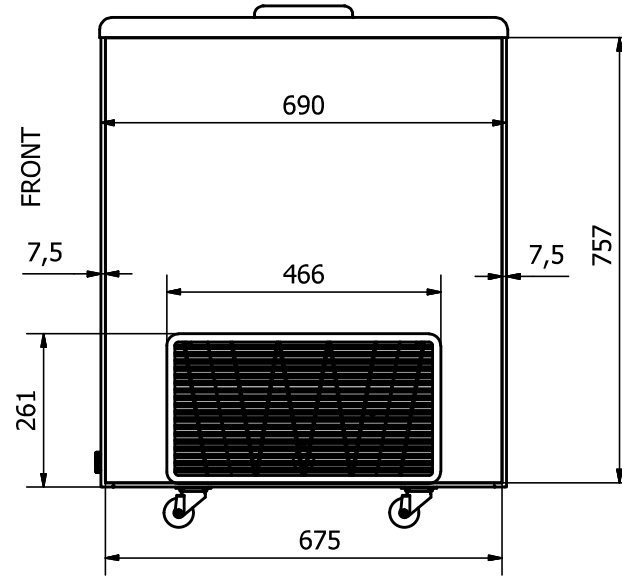

NOVA 22

FRONT: Sticker 830 x 757 mm

RIGHT SIDE: Sticker 675 x 757 mm

BACK: Sticker 830 x 757 mm

LEFT SIDE: Sticker 675 x 757 mm

Comments:

The FRONT and the BACK stickers will be taken around the corners by approx. 35 mm in each side
 The SIDE stickers will be mounted approx. 7,5 mm from the FRONT and 7,5 mm from the BACK

Designed by Marina Pedersen	Checked by	Approved by	Date	Date 03-08-2020
Elcold Aps			Streamer measurements 4-sided, mm	
			NOVA 22	Sheet 1 / 1