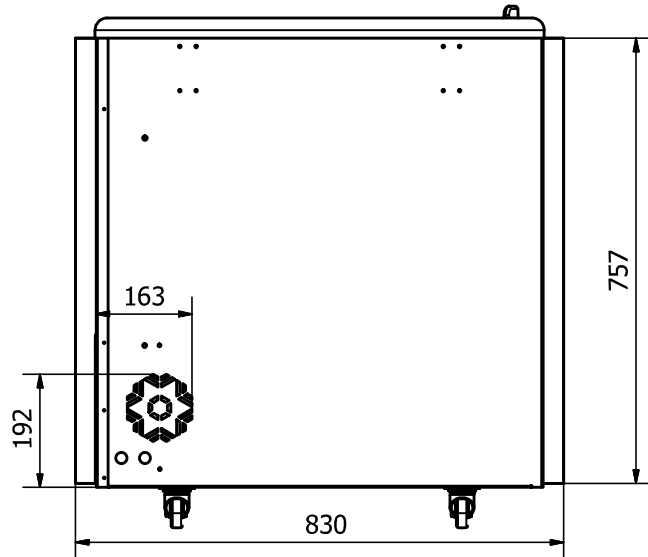

NOVA 22

FRONT: Sticker 830 x 757 mm

RIGHT SIDE: Sticker 675 x 757 mm

BACK: Sticker 830 x 757 mm

LEFT SIDE: Sticker 675 x 757 mm

Comments:

The FRONT and the BACK stickers will be taken around the corners by approx. 35 mm in each side
 The SIDE stickers will be mounted approx. 7,5 mm from the FRONT and 7,5 mm from the BACK

Designed by Marina Pedersen	Checked by	Approved by	Date	Date 03-08-2020
Elcold Aps			Streamer measurements 4-sided, mm	
			NOVA 22	Sheet 1 / 1