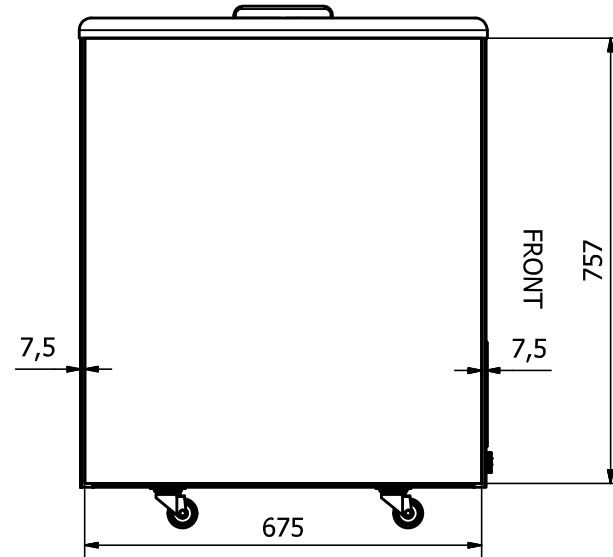

NOVA 22

FRONT: Sticker 830 x 757 mm

RIGHT SIDE: Sticker 675 x 757 mm

BACK: Sticker 830 x 757 mm

LEFT SIDE: Sticker 675 x 757 mm

Comments:

The FRONT and the BACK stickers will be taken around the corners by approx. 35 mm in each side
 The SIDE stickers will be mounted approx. 7,5 mm from the FRONT and 7,5 mm from the BACK

Designed by Marina Pedersen	Checked by	Approved by	Date	Date 03-08-2020
Elcold Aps			Streamer measurements 4-sided, mm	
			NOVA 22	Sheet 1 / 1