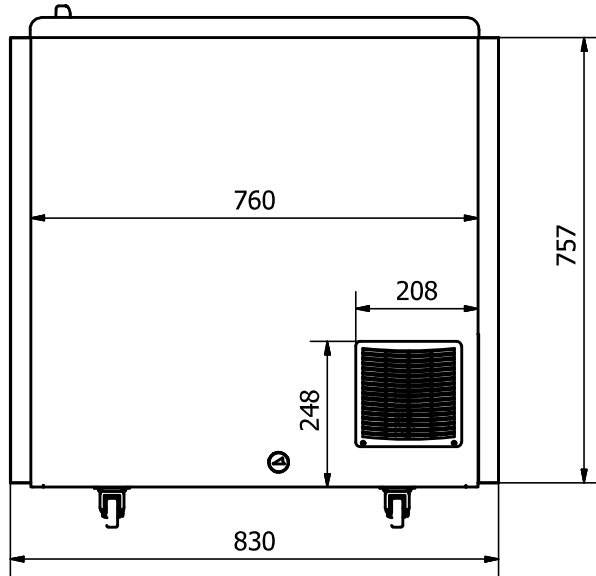

NOVA 22

FRONT: Sticker 830 x 757 mm

RIGHT SIDE: Sticker 675 x 757 mm

BACK: Sticker 830 x 757 mm

LEFT SIDE: Sticker 675 x 757 mm

Comments:

The FRONT and the BACK stickers will be taken around the corners by approx. 35 mm in each side
 The SIDE stickers will be mounted approx. 7,5 mm from the FRONT and 7,5 mm from the BACK

Designed by Marina Pedersen	Checked by	Approved by	Date	Date 03-08-2020
Elcold Aps			Streamer measurements 4-sided, mm	
			NOVA 22	Sheet 1 / 1