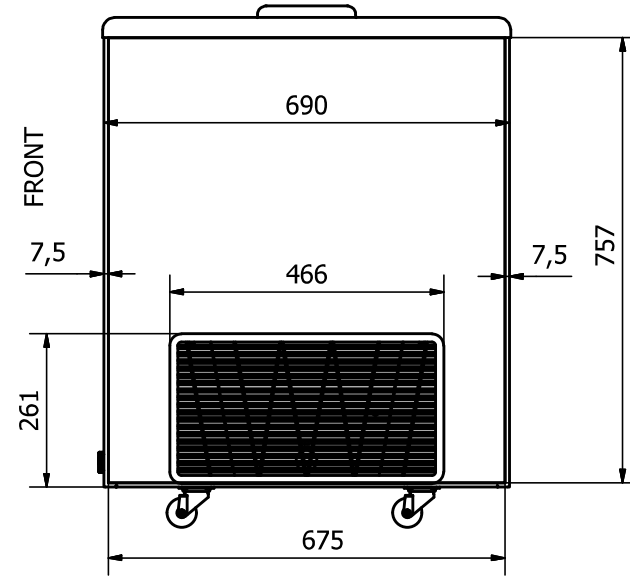

NOVA 22

FRONT: Sticker 830 x 757 mm

RIGHT SIDE: Sticker 675 x 757 mm

BACK: Sticker 830 x 757 mm

LEFT SIDE: Sticker 675 x 757 mm

Comments:

The FRONT and the BACK stickers will be taken around the corners by approx. 35 mm in each side
 The SIDE stickers will be mounted approx. 7,5 mm from the FRONT and 7,5 mm from the BACK

Designed by Marina Pedersen	Checked by	Approved by	Date	Date 03-08-2020
Elcold Aps			Streamer measurements 4-sided, mm	
			NOVA 22	Sheet 1 / 1