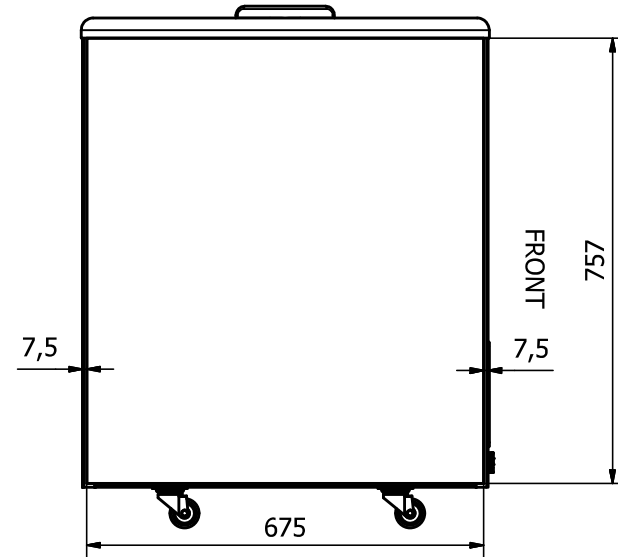

NOVA 22

FRONT: Sticker 830 x 757 mm

RIGHT SIDE: Sticker 675 x 757 mm

BACK: Sticker 830 x 757 mm

LEFT SIDE: Sticker 675 x 757 mm

Comments:

The FRONT and the BACK stickers will be taken around the corners by approx. 35 mm in each side
 The SIDE stickers will be mounted approx. 7,5 mm from the FRONT and 7,5 mm from the BACK

Designed by Marina Pedersen	Checked by	Approved by	Date	Date 03-08-2020
Elcold Aps			Streamer measurements 4-sided, mm	
			NOVA 22	Sheet 1 / 1