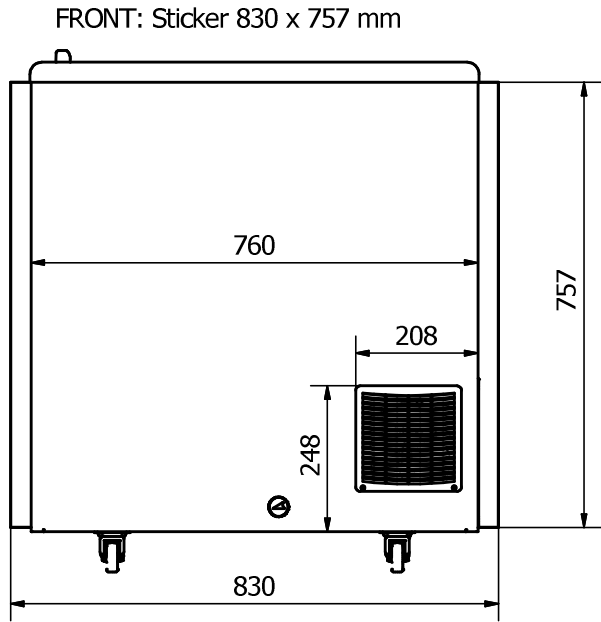

NOVA 22

Comments:

The FRONT sticker will be taken around the corners by approx. 35 mm in each side
 The SIDE stickers will be mounted approx. 5 mm from the FRONT and will be taken around the BACK corner by approx. 45 mm

Designed by	Checked by	Approved by	Date	Date	
Marina Pedersen				03-08-2020	
Elcold Aps			Streamer measurements 3-sided, mm		
			NOVA 22	Edition	Sheet
					1 / 1