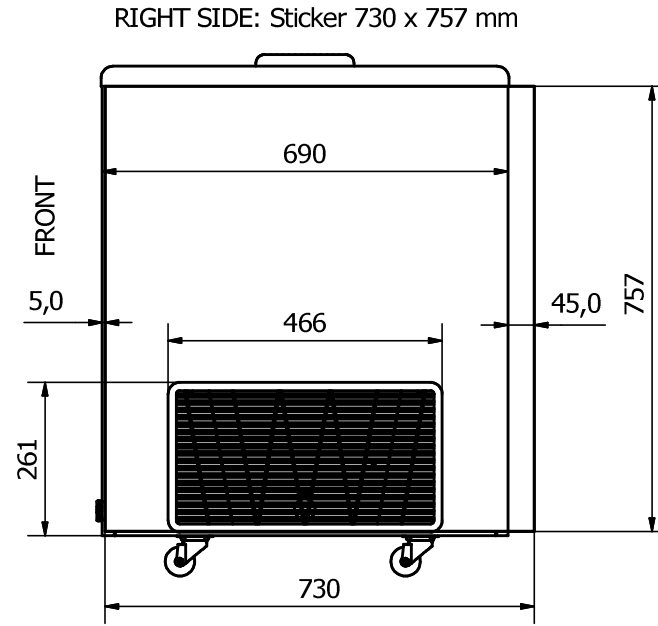

NOVA 22

Comments:

The FRONT sticker will be taken around the corners by approx. 35 mm in each side
 The SIDE stickers will be mounted approx. 5 mm from the FRONT and will be taken around the BACK corner by approx. 45 mm

Designed by	Checked by	Approved by	Date	Date	
Marina Pedersen				03-08-2020	
Elcold Aps			Streamer measurements 3-sided, mm		
			NOVA 22	Edition	Sheet
					1 / 1