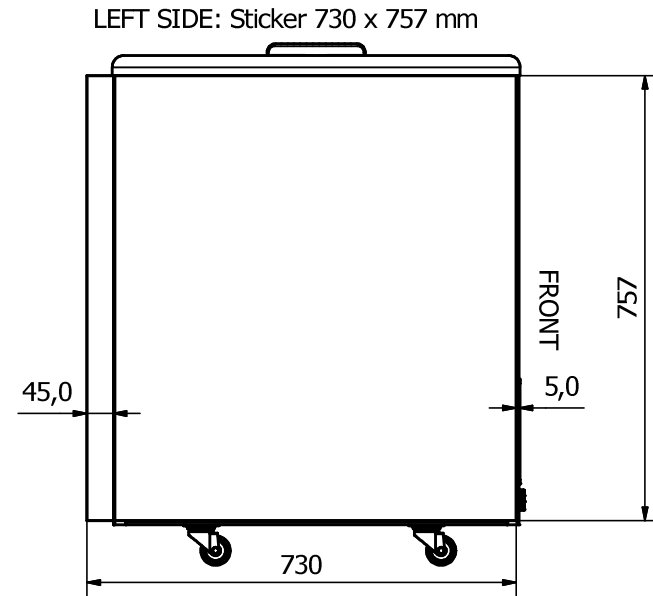

NOVA 22

Comments:

The FRONT sticker will be taken around the corners by approx. 35 mm in each side
 The SIDE stickers will be mounted approx. 5 mm from the FRONT and will be taken around the BACK corner by approx. 45 mm

Designed by	Checked by	Approved by	Date	Date	
Marina Pedersen				03-08-2020	
Elcold Aps			Streamer measurements 3-sided, mm		
			NOVA 22	Edition	Sheet
					1 / 1