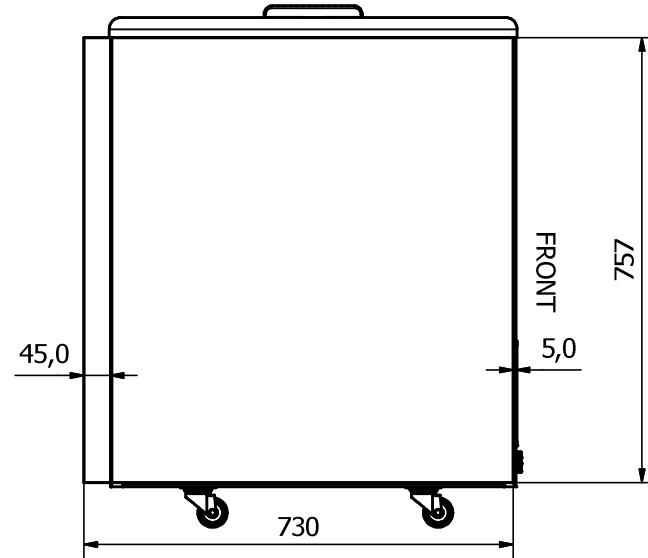

NOVA 22

FRONT: Sticker 830 x 757 mm

RIGHT SIDE: Sticker 730 x 757 mm

LEFT SIDE: Sticker 730 x 757 mm

Comments:

The FRONT sticker will be taken around the corners by approx. 35 mm in each side
 The SIDE stickers will be mounted approx. 5 mm from the FRONT and will be taken around the BACK corner by approx. 45 mm

Designed by Marina Pedersen	Checked by	Approved by	Date	Date 03-08-2020	
Elcold Aps			Streamer measurements 3-sided, mm		
			NOVA 22	Edition	Sheet 1 / 1