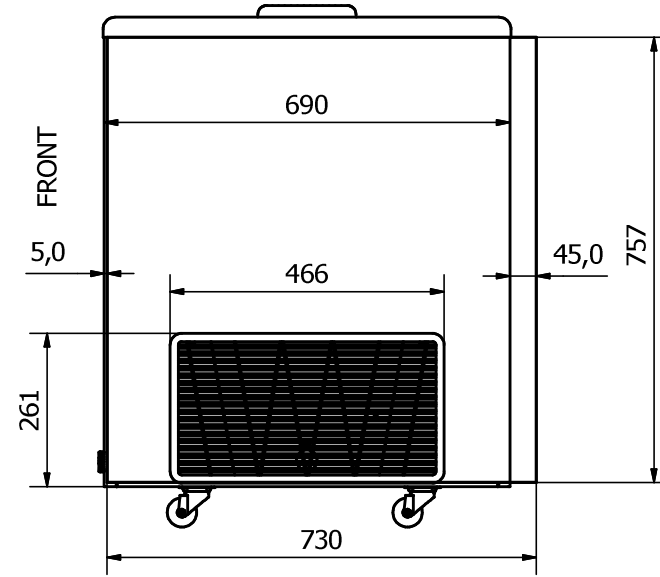

NOVA 22

FRONT: Sticker 830 x 757 mm

RIGHT SIDE: Sticker 730 x 757 mm

LEFT SIDE: Sticker 730 x 757 mm

Comments:

The FRONT sticker will be taken around the corners by approx. 35 mm in each side
 The SIDE stickers will be mounted approx. 5 mm from the FRONT and will be taken around the BACK corner by approx. 45 mm

Designed by Marina Pedersen	Checked by	Approved by	Date	Date 03-08-2020	
Elcold Aps			Streamer measurements 3-sided, mm		
			NOVA 22	Edition	Sheet 1 / 1