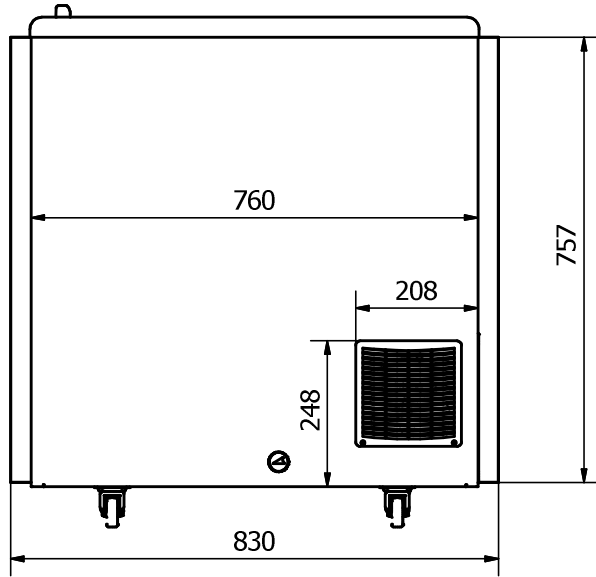

NOVA 22

FRONT: Sticker 830 x 757 mm

RIGHT SIDE: Sticker 730 x 757 mm

LEFT SIDE: Sticker 730 x 757 mm

Comments:

The FRONT sticker will be taken around the corners by approx. 35 mm in each side
 The SIDE stickers will be mounted approx. 5 mm from the FRONT and will be taken around the BACK corner by approx. 45 mm

Designed by Marina Pedersen	Checked by	Approved by	Date	Date 03-08-2020	
Elcold Aps			Streamer measurements 3-sided, mm		
			NOVA 22	Edition	Sheet 1 / 1