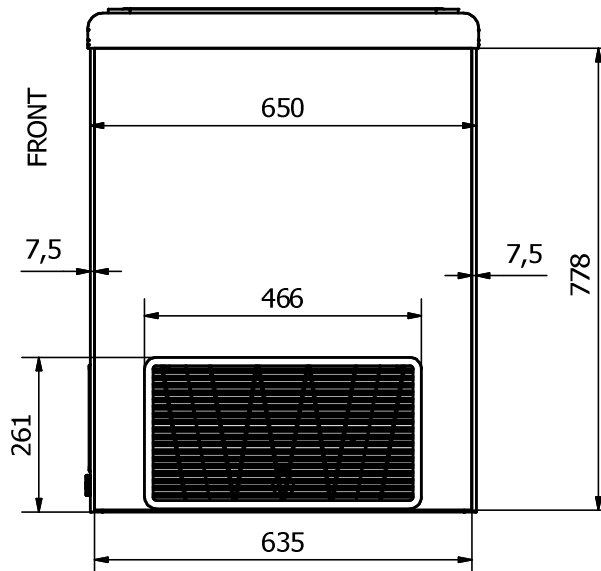

MOBILUX 21

FRONT: Sticker 1120 x 778 mm

BACK: Sticker 1120 x 778 mm

RIGHT SIDE: Sticker 635 x 778 mm

LEFT SIDE: Sticker 635 x 778 mm

Comments:

The FRONT and the BACK stickers will be taken around the corners by approx. 35 mm in each side
 The SIDE stickers will be mounted approx. 7,5 mm from the FRONT and 7,5 mm from the BACK

Designed by	Checked by	Approved by	Date	Date	
Marina Pedersen				17-09-2020	
Elcold Aps			Streamer measurements 4-sided, mm		
			MOBILUX 21	Edition	Sheet
					1 / 1