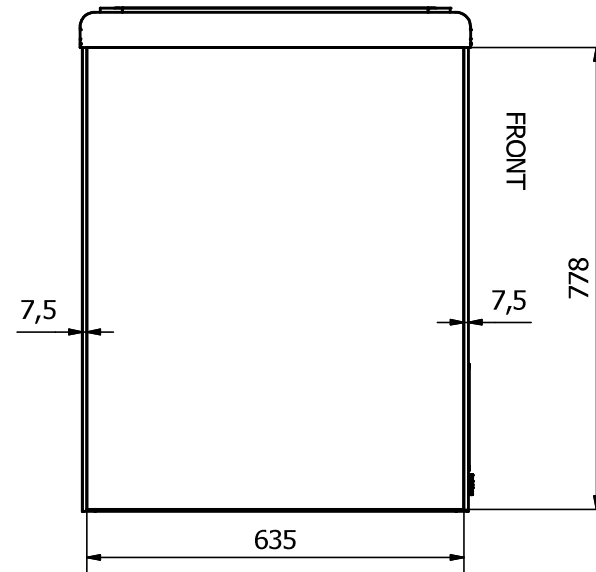

MOBILUX 21

FRONT: Sticker 1120 x 778 mm

BACK: Sticker 1120 x 778 mm

RIGHT SIDE: Sticker 635 x 778 mm

LEFT SIDE: Sticker 635 x 778 mm

Comments:

The FRONT and the BACK stickers will be taken around the corners by approx. 35 mm in each side
 The SIDE stickers will be mounted approx. 7,5 mm from the FRONT and 7,5 mm from the BACK

Designed by	Checked by	Approved by	Date	Date	
Marina Pedersen				17-09-2020	
Elcold Aps			Streamer measurements 4-sided, mm		
			MOBILUX 21	Edition	Sheet
					1 / 1