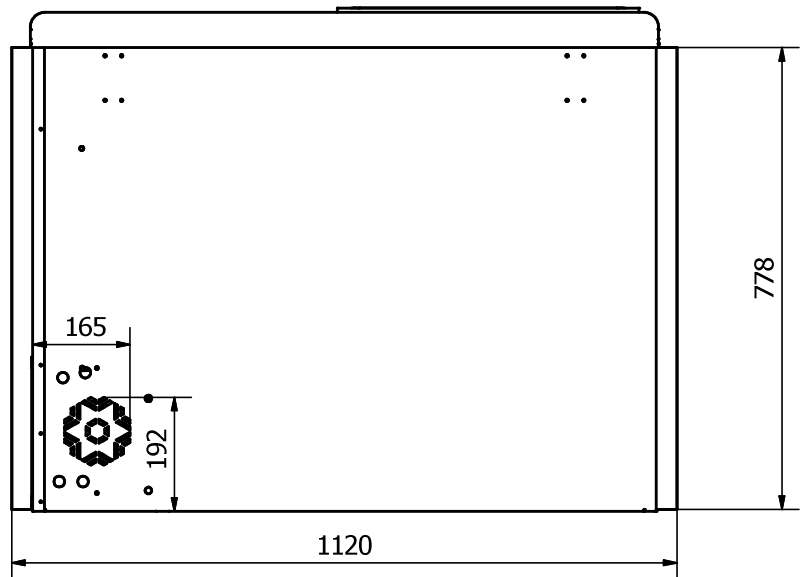

MOBILUX 21

FRONT: Sticker 1120 x 778 mm

BACK: Sticker 1120 x 778 mm

RIGHT SIDE: Sticker 635 x 778 mm

LEFT SIDE: Sticker 635 x 778 mm

Comments:

The FRONT and the BACK stickers will be taken around the corners by approx. 35 mm in each side
 The SIDE stickers will be mounted approx. 7,5 mm from the FRONT and 7,5 mm from the BACK

Designed by	Checked by	Approved by	Date	Date	
Marina Pedersen				17-09-2020	
Elcold Aps			Streamer measurements 4-sided, mm		
			MOBILUX 21	Edition	Sheet
					1 / 1