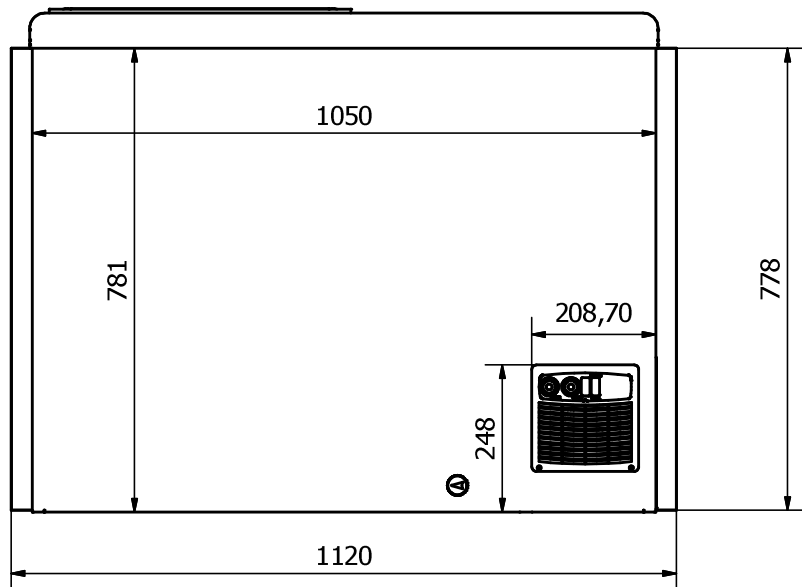

MOBILUX 21

FRONT: Sticker 1120 x 778 mm

BACK: Sticker 1120 x 778 mm

RIGHT SIDE: Sticker 635 x 778 mm

LEFT SIDE: Sticker 635 x 778 mm

Comments:

The FRONT and the BACK stickers will be taken around the corners by approx. 35 mm in each side
 The SIDE stickers will be mounted approx. 7,5 mm from the FRONT and 7,5 mm from the BACK

Designed by	Checked by	Approved by	Date	Date	
Marina Pedersen				17-09-2020	
Elcold Aps			Streamer measurements 4-sided, mm		
			MOBILUX 21	Edition	Sheet
					1 / 1