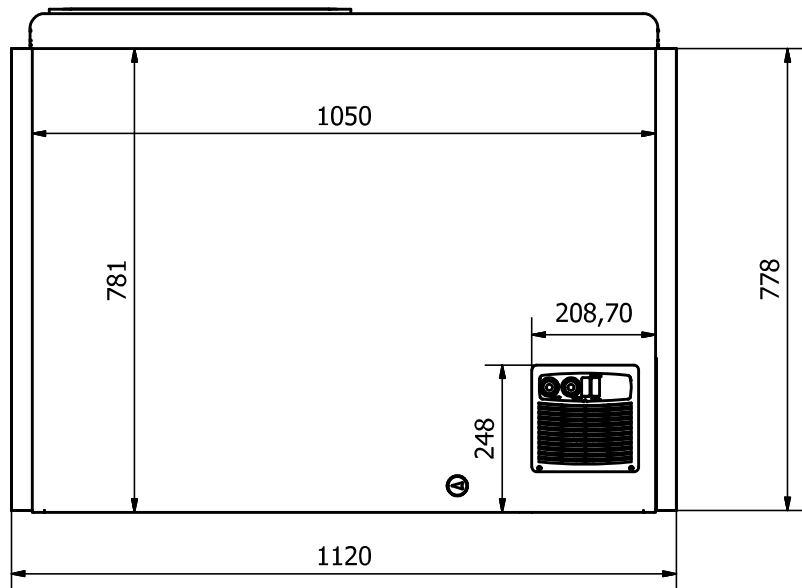

# MOBILUX 21

FRONT: Sticker 1120 x 778 mm

RIGHT SIDE: Sticker 690 x 778 mm

LEFT SIDE: Sticker 690 x 778 mm

**Comments:**

The FRONT sticker will be taken around the corners by approx. 35 mm in each side  
 The SIDE stickers will be mounted approx. 5 mm from the FRONT and will be taken around the BACK corner by approx. 45 mm

Designed by	Checked by	Approved by	Date	Date	
Marina Pedersen				17-09-2020	
Elcold Aps			Streamer measurements 3-sided, mm		
			MOBILUX 21	Edition	Sheet
					1 / 1