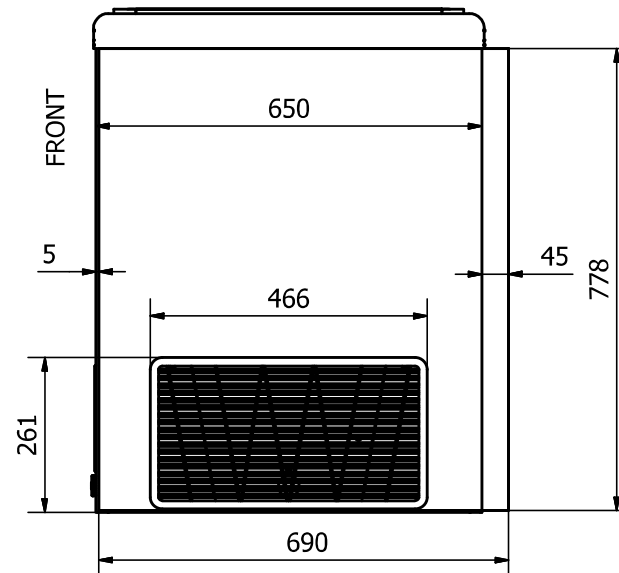

# MOBILUX 21

FRONT: Sticker 1120 x 778 mm

RIGHT SIDE: Sticker 690 x 778 mm

LEFT SIDE: Sticker 690 x 778 mm

**Comments:**

The FRONT sticker will be taken around the corners by approx. 35 mm in each side  
 The SIDE stickers will be mounted approx. 5 mm from the FRONT and will be taken around the BACK corner by approx. 45 mm

Designed by	Checked by	Approved by	Date	Date	
Marina Pedersen				17-09-2020	
Elcold Aps			Streamer measurements 3-sided, mm		
			MOBILUX 21	Edition	Sheet
					1 / 1