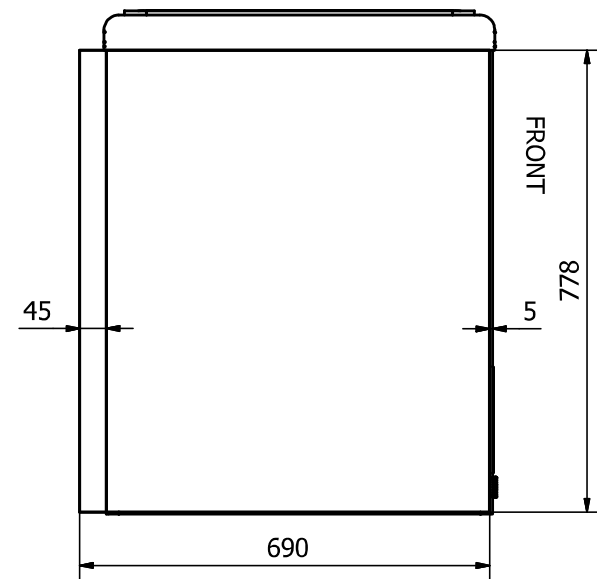

# MOBILUX 21

FRONT: Sticker 1120 x 778 mm

RIGHT SIDE: Sticker 690 x 778 mm

LEFT SIDE: Sticker 690 x 778 mm

**Comments:**

The FRONT sticker will be taken around the corners by approx. 35 mm in each side  
 The SIDE stickers will be mounted approx. 5 mm from the FRONT and will be taken around the BACK corner by approx. 45 mm

Designed by	Checked by	Approved by	Date	Date	
Marina Pedersen				17-09-2020	
Elcold Aps			Streamer measurements 3-sided, mm		
			MOBILUX 21	Edition	Sheet
					1 / 1