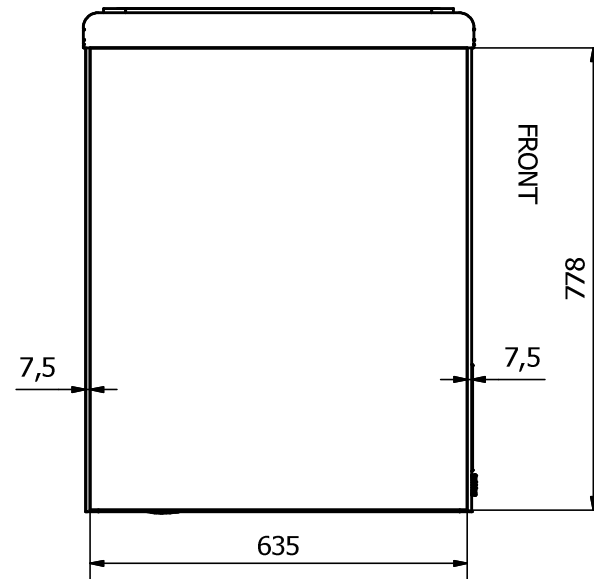

MOBILUX 11

FRONT: Sticker 790 x 778 mm

BACK: Sticker 790 x 778 mm

RIGHT SIDE: Sticker 635 x 778 mm

LEFT SIDE: Sticker 635 x 778 mm

Comments:

The FRONT and the BACK stickers will be taken around the corners by approx. 35 mm in each side
 The SIDE stickers will be mounted approx. 7,5 mm from the FRONT and 7,5 mm from the BACK

Designed by	Checked by	Approved by	Date	Date	
Marina Pedersen				16-09-2020	
Elcold Aps			Streamer measurements 4-sided, mm		
MOBILUX 11			Edition	Sheet	
				1 / 1	