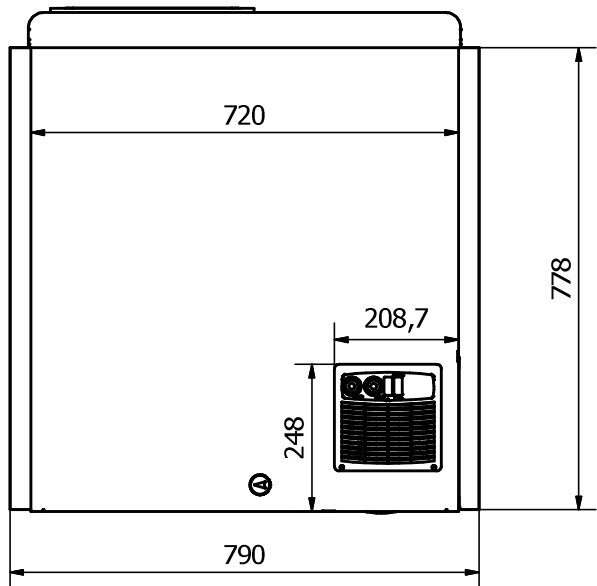

MOBILUX 11

FRONT: Sticker 790 x 778 mm

BACK: Sticker 790 x 778 mm

RIGHT SIDE: Sticker 635 x 778 mm

LEFT SIDE: Sticker 635 x 778 mm

Comments:

The FRONT and the BACK stickers will be taken around the corners by approx. 35 mm in each side
 The SIDE stickers will be mounted approx. 7,5 mm from the FRONT and 7,5 mm from the BACK

Designed by	Checked by	Approved by	Date	Date	
Marina Pedersen				16-09-2020	
Elcold Aps			Streamer measurements 4-sided, mm		
MOBILUX 11			Edition	Sheet	
				1 / 1	