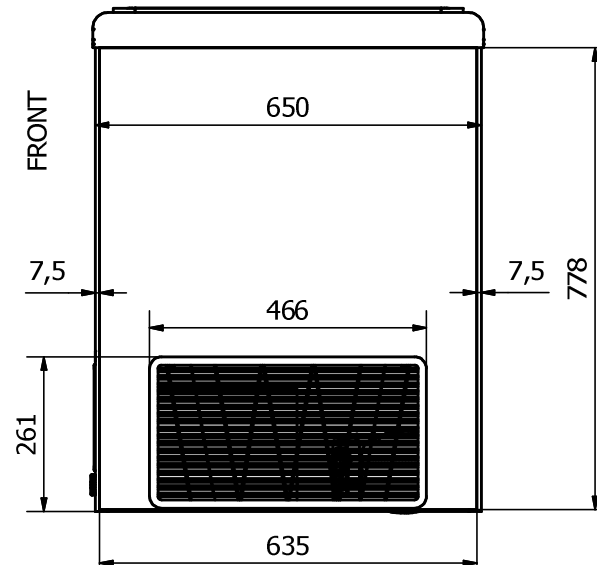

MOBILUX 11

FRONT: Sticker 790 x 778 mm

BACK: Sticker 790 x 778 mm

RIGHT SIDE: Sticker 635 x 778 mm

LEFT SIDE: Sticker 635 x 778 mm

Comments:

The FRONT and the BACK stickers will be taken around the corners by approx. 35 mm in each side
 The SIDE stickers will be mounted approx. 7,5 mm from the FRONT and 7,5 mm from the BACK

Designed by	Checked by	Approved by	Date	Date	
Marina Pedersen				16-09-2020	
Elcold Aps			Streamer measurements 4-sided, mm		
MOBILUX 11			Edition	Sheet	
				1 / 1	