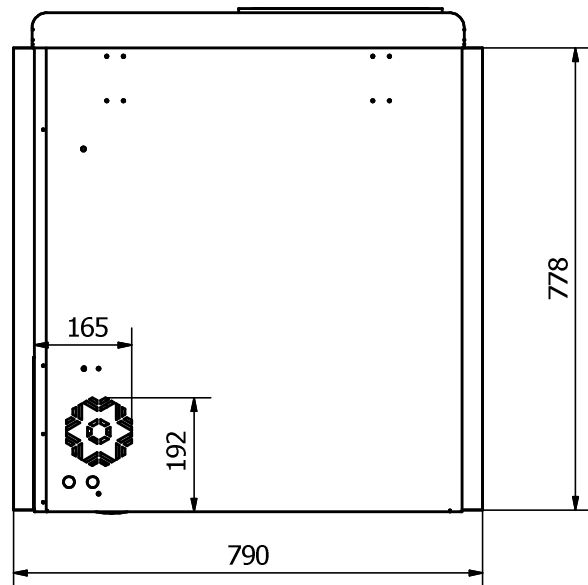

MOBILUX 11

FRONT: Sticker 790 x 778 mm

BACK: Sticker 790 x 778 mm

RIGHT SIDE: Sticker 635 x 778 mm

LEFT SIDE: Sticker 635 x 778 mm

Comments:

The FRONT and the BACK stickers will be taken around the corners by approx. 35 mm in each side
 The SIDE stickers will be mounted approx. 7,5 mm from the FRONT and 7,5 mm from the BACK

Designed by	Checked by	Approved by	Date	Date	
Marina Pedersen				16-09-2020	
Elcold Aps			Streamer measurements 4-sided, mm		
MOBILUX 11			Edition	Sheet	
				1 / 1	