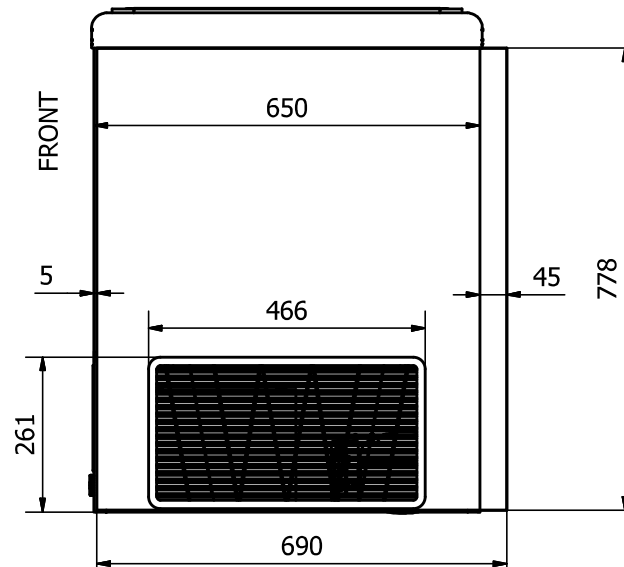

MOBILUX 11

FRONT: Sticker 790 x 778 mm

RIGHT SIDE: Sticker 690 x 778 mm

LEFT SIDE: Sticker 690 x 778 mm

Comments:

The FRONT sticker will be taken around the corners by approx. 35 mm in each side
 The SIDE stickers will be mounted approx. 5 mm from the FRONT and will be taken around the BACK corner by approx. 45 mm

Designed by	Checked by	Approved by	Date	Date	
Marina Pedersen				16-09-2020	
Elcold Aps			Streamer measurements 3-sided, mm		
			MOBILUX 11	Edition	Sheet
					1 / 1