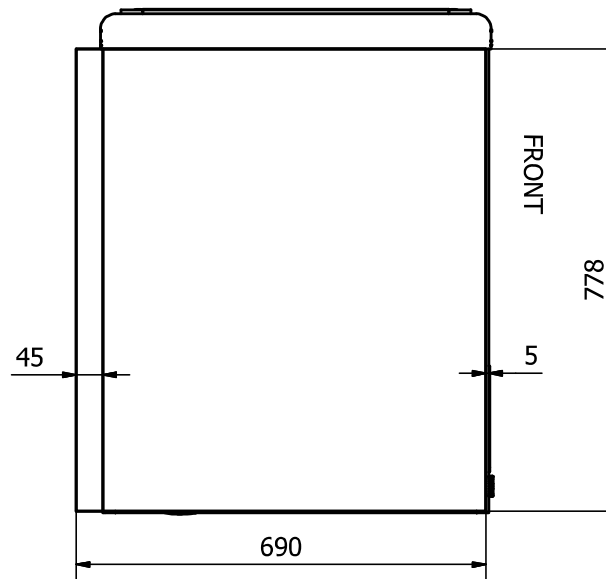

MOBILUX 11

FRONT: Sticker 790 x 778 mm

RIGHT SIDE: Sticker 690 x 778 mm

LEFT SIDE: Sticker 690 x 778 mm

Comments:

The FRONT sticker will be taken around the corners by approx. 35 mm in each side
 The SIDE stickers will be mounted approx. 5 mm from the FRONT and will be taken around the BACK corner by approx. 45 mm

Designed by	Checked by	Approved by	Date	Date	
Marina Pedersen				16-09-2020	
Elcold Aps			Streamer measurements 3-sided, mm		
			MOBILUX 11	Edition	Sheet
					1 / 1