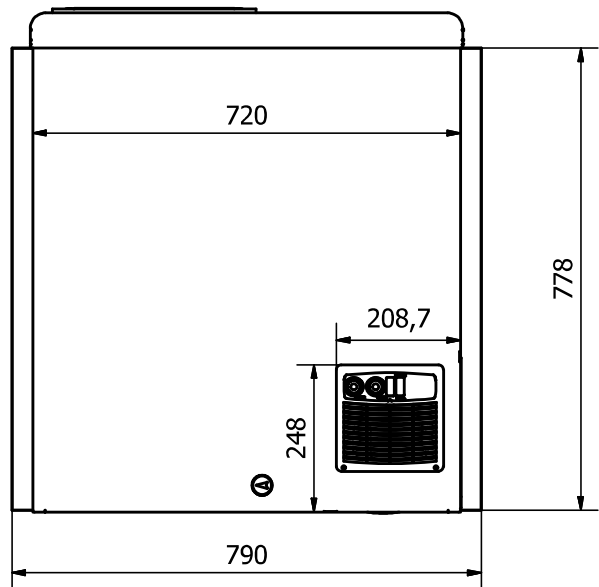

MOBILUX 11

FRONT: Sticker 790 x 778 mm

RIGHT SIDE: Sticker 690 x 778 mm

LEFT SIDE: Sticker 690 x 778 mm

Comments:

The FRONT sticker will be taken around the corners by approx. 35 mm in each side
 The SIDE stickers will be mounted approx. 5 mm from the FRONT and will be taken around the BACK corner by approx. 45 mm

Designed by	Checked by	Approved by	Date	Date	
Marina Pedersen				16-09-2020	
Elcold Aps			Streamer measurements 3-sided, mm		
			MOBILUX 11	Edition	Sheet
					1 / 1