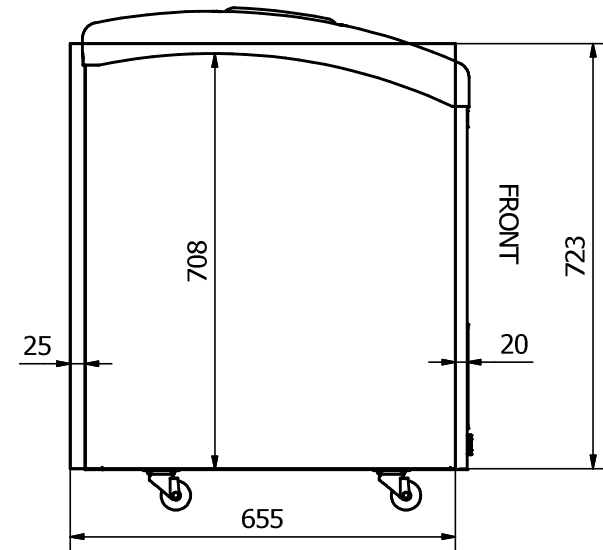

FRONT: Sticker 1600 x 638 mm

# FOCUS 151

RIGHT SIDE: Sticker 655 x 723 mm

LEFT SIDE: Sticker 655 x 723 mm

**Comments:**

The FRONT sticker will be taken around the corners by approx. 50 mm in each side.  
 The SIDE stickers will be mounted approx. 20 mm from the FRONT and will be taken around the BACK corner by approx. 25 mm  
 Be aware that by mounting of sticker on cabinet, the curved sides means, that we on the front cut off a bit in the top. From 10 to 25 mm of the sticker will be cut off in a curve. We could also make a small cut in the top of the front sticker along the frame of FOCUS, if it is too large.  
 Be aware that by mounting of stickers on the BACK of cabinet, we cut approx. 15 mm off the top of the sticker.

Designed by	Checked by	Approved by	Date	Date	
Marina Pedersen				05-08-2020	
Elcold Aps			Streamer measurements 3-sided, mm		
			Focus 151	Edition	Sheet
					1 / 1