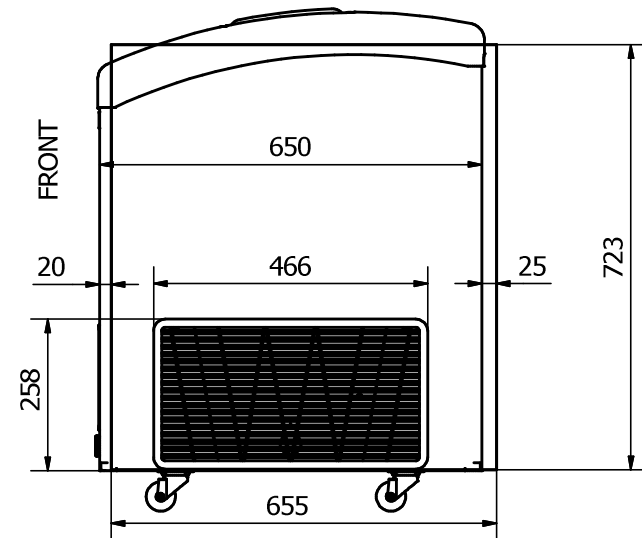

FRONT: Sticker 1600 x 638 mm

# FOCUS 151

RIGHT SIDE: Sticker 655 x 723 mm

LEFT SIDE: Sticker 655 x 723 mm

**Comments:**

The FRONT sticker will be taken around the corners by approx. 50 mm in each side.  
 The SIDE stickers will be mounted approx. 20 mm from the FRONT and will be taken around the BACK corner by approx. 25 mm  
 Be aware that by mounting of sticker on cabinet, the curved sides means, that we on the front cut off a bit in the top. From 10 to 25 mm of the sticker will be cut off in a curve. We could also make a small cut in the top of the front sticker along the frame of FOCUS, if it is too large.  
 Be aware that by mounting of stickers on the BACK of cabinet, we cut approx. 15 mm off the top of the sticker.

Designed by	Checked by	Approved by	Date	Date	
Marina Pedersen				05-08-2020	
Elcold Aps			Streamer measurements 3-sided, mm		
			Focus 151	Edition	Sheet
					1 / 1