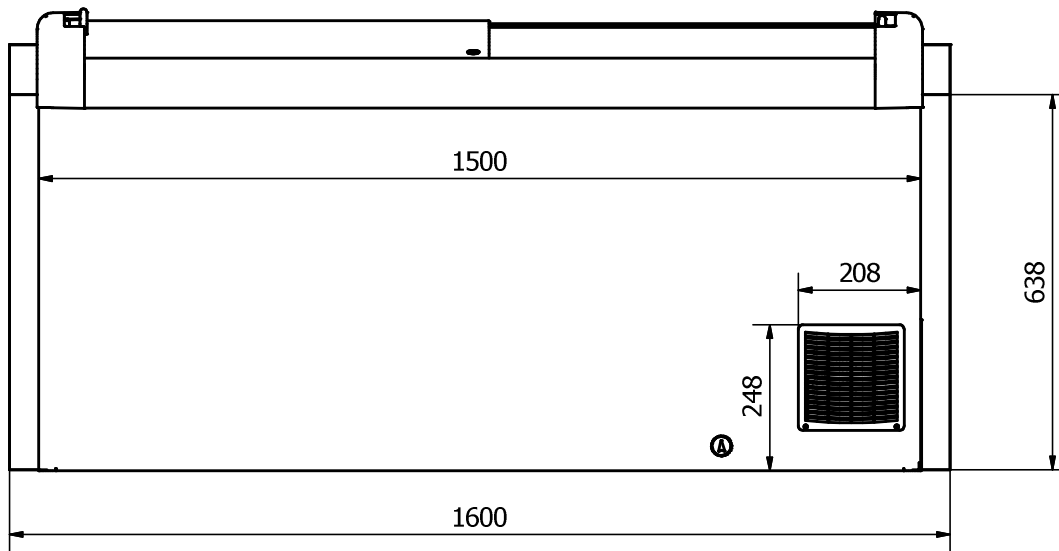

FRONT: Sticker 1600 x 638 mm

# FOCUS 151

RIGHT SIDE: Sticker 655 x 723 mm

LEFT SIDE: Sticker 655 x 723 mm

**Comments:**

The FRONT sticker will be taken around the corners by approx. 50 mm in each side.  
 The SIDE stickers will be mounted approx. 20 mm from the FRONT and will be taken around the BACK corner by approx. 25 mm  
 Be aware that by mounting of sticker on cabinet, the curved sides means, that we on the front cut off a bit in the top. From 10 to 25 mm of the sticker will be cut off in a curve. We could also make a small cut in the top of the front sticker along the frame of FOCUS, if it is too large.  
 Be aware that by mounting of stickers on the BACK of cabinet, we cut approx. 15 mm off the top of the sticker.

Designed by	Checked by	Approved by	Date	Date	
Marina Pedersen				05-08-2020	
Elcold Aps			Streamer measurements 3-sided, mm		
			Focus 151	Edition	Sheet
					1 / 1