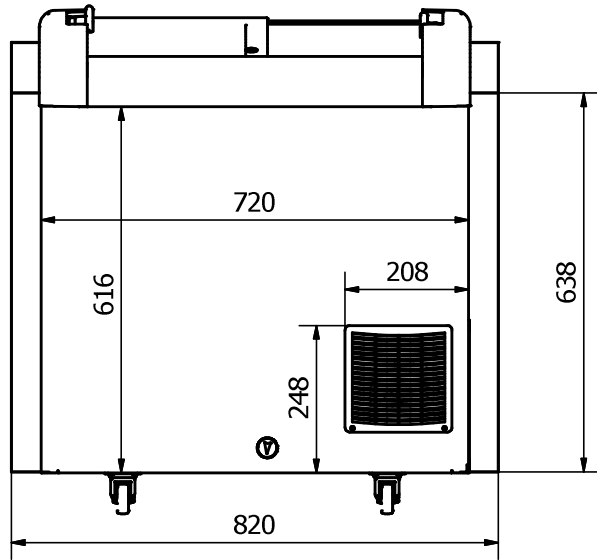

FRONT: Sticker 820 x 638 mm

FOCUS 73

RIGHT SIDE: Sticker 655 x 723 mm

LEFT SIDE: Sticker 655 x 723 mm

Comments:

The FRONT sticker will be taken around the corners by approx. 50 mm in each side.
 The SIDE stickers will be mounted approx. 20 mm from the FRONT and will be taken around the BACK corner by approx. 25 mm
 Be aware that by mounting of sticker on cabinet, the curved sides means, that we on the front cut off a bit in the top. From 10 to 25 mm of the sticker will be cut off in a curve. We could also make a small cut in the top of the front sticker along the frame of FOCUS, if it is too large.
 Be aware that by mounting of stickers on the BACK of cabinet, we cut approx. 15 mm off the top of the sticker.

Designed by	Checked by	Approved by	Date	Date	
Marina Pedersen				04-08-2020	
Elcold Aps			Streamer measurements 3-sided, mm		
			Focus 73	Edition	Sheet
					1 / 1