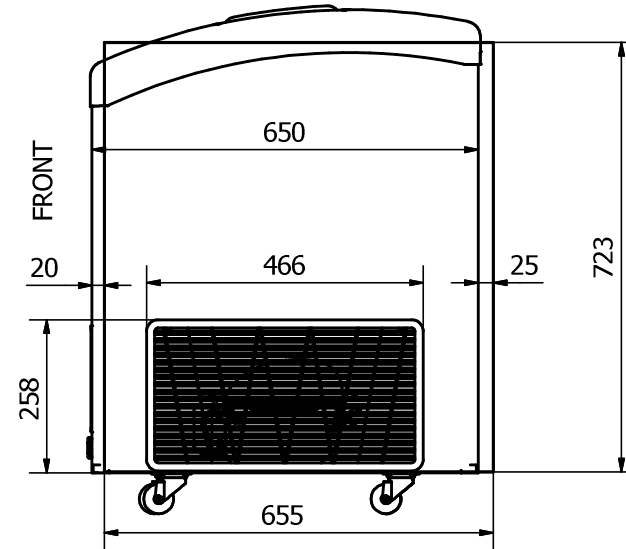

FRONT: Sticker 820 x 638 mm

FOCUS 73

RIGHT SIDE: Sticker 655 x 723 mm

LEFT SIDE: Sticker 655 x 723 mm

Comments:

The FRONT sticker will be taken around the corners by approx. 50 mm in each side.
 The SIDE stickers will be mounted approx. 20 mm from the FRONT and will be taken around the BACK corner by approx. 25 mm
 Be aware that by mounting of sticker on cabinet, the curved sides means, that we on the front cut off a bit in the top. From 10 to 25 mm of the sticker will be cut off in a curve. We could also make a small cut in the top of the front sticker along the frame of FOCUS, if it is too large.
 Be aware that by mounting of stickers on the BACK of cabinet, we cut approx. 15 mm off the top of the sticker.

Designed by	Checked by	Approved by	Date	Date	
Marina Pedersen				04-08-2020	
Elcold Aps			Streamer measurements 3-sided, mm		
			Focus 73	Edition	Sheet
					1 / 1