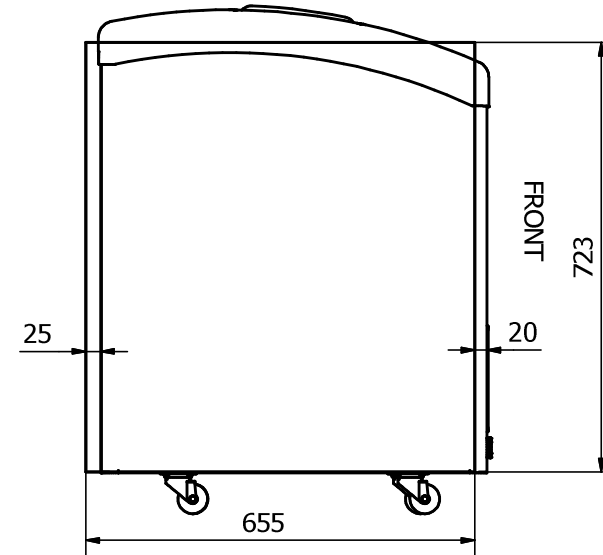

FRONT: Sticker 820 x 638 mm

FOCUS 73

RIGHT SIDE: Sticker 655 x 723 mm

LEFT SIDE: Sticker 655 x 723 mm

Comments:

The FRONT sticker will be taken around the corners by approx. 50 mm in each side.
 The SIDE stickers will be mounted approx. 20 mm from the FRONT and will be taken around the BACK corner by approx. 25 mm
 Be aware that by mounting of sticker on cabinet, the curved sides means, that we on the front cut off a bit in the top. From 10 to 25 mm of the sticker will be cut off in a curve. We could also make a small cut in the top of the front sticker along the frame of FOCUS, if it is too large.
 Be aware that by mounting of stickers on the BACK of cabinet, we cut approx. 15 mm off the top of the sticker.

Designed by	Checked by	Approved by	Date	Date	
Marina Pedersen				04-08-2020	
Elcold Aps			Streamer measurements 3-sided, mm		
			Focus 73	Edition	Sheet
					1 / 1