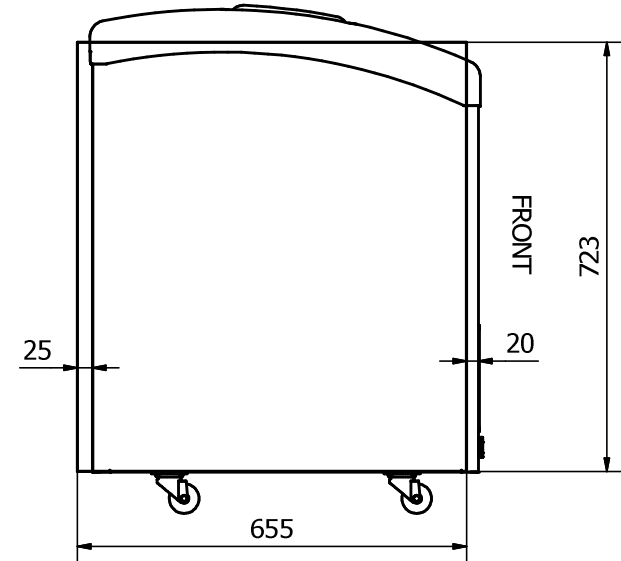

FRONT: Sticker 1400 x 638 mm

FOCUS 131

RIGHT SIDE: Sticker 655 x 723 mm

LEFT SIDE: Sticker 655 x 723 mm

Comments:

The FRONT sticker will be taken around the cornes by approx. 50 mm in each side.

The SIDE stickers will be mounted approx. 20 mm from the FRONT and will be taken around the BACK corner by approx. 25 mm

Be aware that by mounting of sticker on cabinet, the curved sides means, that we on the front cut off a bit in the top. From 10 to 25 mm of the sticker will be cut off in a curve. We could also make a small cut in the top of the front sticker along the frame of FOCUS, if it is too large.

Be aware that by mounting of stickers on the BACK of cabinet, we cut approx. 15 mm off the top of the sticker.

Designed by	Checked by	Approved by	Date	Date	
Marina Pedersen				05-08-2020	
Elcold Aps			Streamer measurements 3-sided, mm		
			Focus 131	Edition	Sheet
					1 / 1