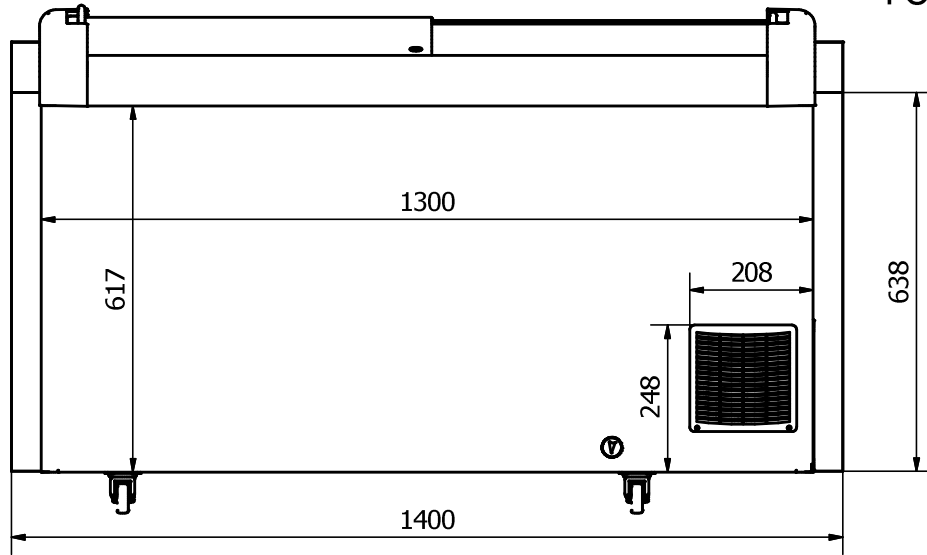

FRONT: Sticker 1400 x 638 mm

FOCUS 131

RIGHT SIDE: Sticker 655 x 723 mm

LEFT SIDE: Sticker 655 x 723 mm

Comments:

The FRONT sticker will be taken around the cornes by approx. 50 mm in each side.

The SIDE stickers will be mounted approx. 20 mm from the FRONT and will be taken around the BACK corner by approx. 25 mm

Be aware that by mounting of sticker on cabinet, the curved sides means, that we on the front cut off a bit in the top. From 10 to 25 mm of the sticker will be cut off in a curve. We could also make a small cut in the top of the front sticker along the frame of FOCUS, if it is too large.

Be aware that by mounting of stickers on the BACK of cabinet, we cut approx. 15 mm off the top of the sticker.

Designed by	Checked by	Approved by	Date	Date	
Marina Pedersen				05-08-2020	
Elcold Aps			Streamer measurements 3-sided, mm		
			Focus 131	Edition	Sheet
					1 / 1