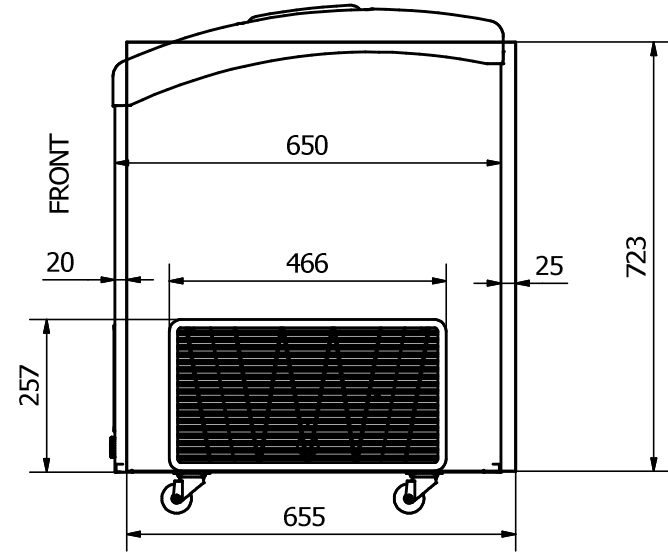

FRONT: Sticker 1400 x 638 mm

FOCUS 131

RIGHT SIDE: Sticker 655 x 723 mm

LEFT SIDE: Sticker 655 x 723 mm

Comments:

The FRONT sticker will be taken around the cornes by approx. 50 mm in each side.

The SIDE stickers will be mounted approx. 20 mm from the FRONT and will be taken around the BACK corner by approx. 25 mm

Be aware that by mounting of sticker on cabinet, the curved sides means, that we on the front cut off a bit in the top. From 10 to 25 mm of the sticker will be cut off in a curve. We could also make a small cut in the top of the front sticker along the frame of FOCUS, if it is too large.

Be aware that by mounting of stickers on the BACK of cabinet, we cut approx. 15 mm off the top of the sticker.

Designed by	Checked by	Approved by	Date	Date	
Marina Pedersen				05-08-2020	
Elcold Aps			Streamer measurements 3-sided, mm		
			Focus 131	Edition	Sheet
					1 / 1