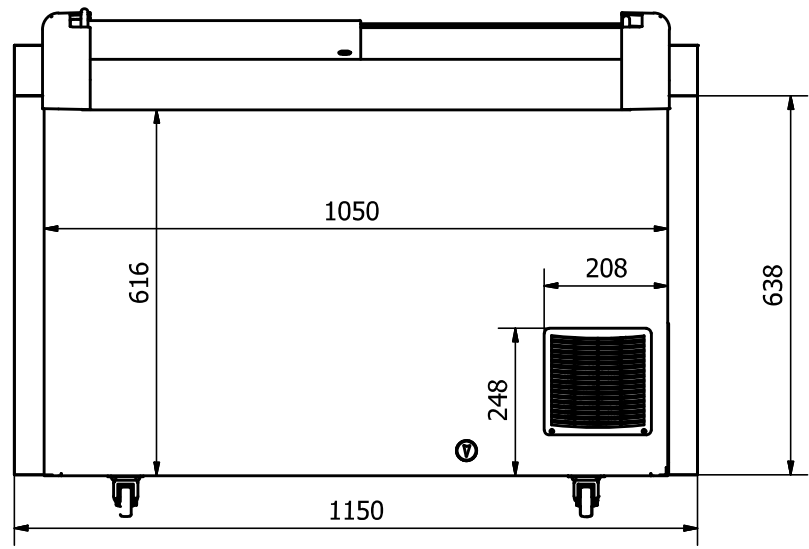

6 5 4 3 2 1

FRONT: Sticker 1150 x 638 mm

FOCUS 106

RIGHT SIDE: Sticker 655 x 723 mm

LEFT SIDE: Sticker 655 x 723 mm

**Comments:**

The FRONT sticker will be taken around the corners by approx. 50 mm in each side.  
 The SIDE stickers will be mounted approx. 20 mm from the FRONT and will be taken around the BACK corner by approx. 25 mm  
 Be aware that by mounting of sticker on cabinet, the curved sides means, that we on the front cut off a bit in the top. From 10 to 25 mm of the sticker will be cut off in a curve. We could also make a small cut in the top of the front sticker along the frame of FOCUS, if it is too large.  
 Be aware that by mounting of stickers on the BACK of cabinet, we cut approx. 15 mm off the top of the sticker.

Designed by Marina Pedersen	Checked by	Approved by	Date	Date 05-08-2020	
Elcold Aps			Streamer measurements 3-sided, mm		
			Focus 106	Edition	Sheet 1 / 1

6 5 4 3 2 1