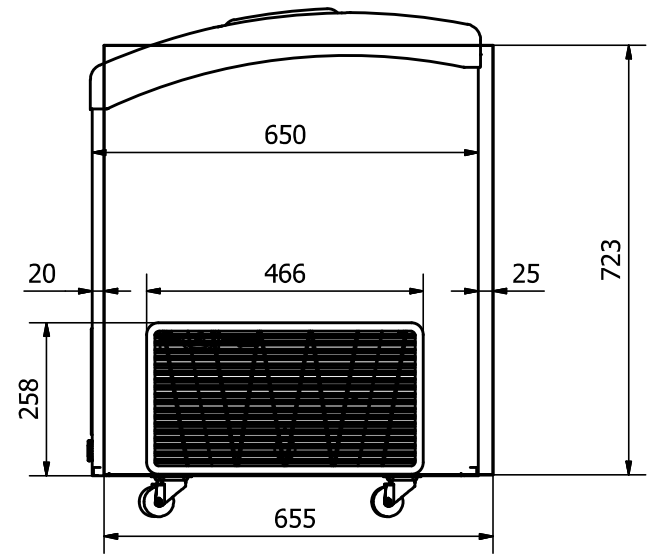

6 5 4 3 2 1

FRONT: Sticker 1150 x 638 mm

FOCUS 106

RIGHT SIDE: Sticker 655 x 723 mm

LEFT SIDE: Sticker 655 x 723 mm

**Comments:**

The FRONT sticker will be taken around the corners by approx. 50 mm in each side.  
 The SIDE stickers will be mounted approx. 20 mm from the FRONT and will be taken around the BACK corner by approx. 25 mm  
 Be aware that by mounting of sticker on cabinet, the curved sides means, that we on the front cut off a bit in the top. From 10 to 25 mm of the sticker will be cut off in a curve. We could also make a small cut in the top of the front sticker along the frame of FOCUS, if it is too large.  
 Be aware that by mounting of stickers on the BACK of cabinet, we cut approx. 15 mm off the top of the sticker.

Designed by Marina Pedersen	Checked by	Approved by	Date	Date 05-08-2020	
Elcold Aps			Streamer measurements 3-sided, mm		
			Focus 106	Edition	Sheet 1 / 1

6 5 4 3 2 1