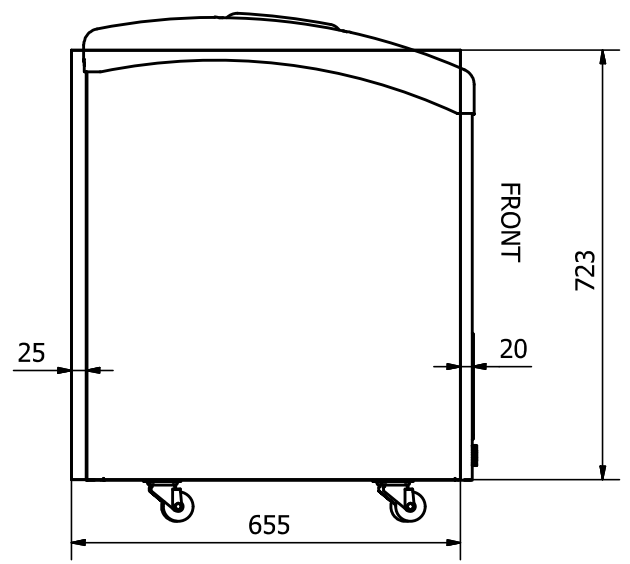

6 5 4 3 2 1

FRONT: Sticker 1150 x 638 mm

FOCUS 106

RIGHT SIDE: Sticker 655 x 723 mm

LEFT SIDE: Sticker 655 x 723 mm

**Comments:**

The FRONT sticker will be taken around the corners by approx. 50 mm in each side.  
 The SIDE stickers will be mounted approx. 20 mm from the FRONT and will be taken around the BACK corner by approx. 25 mm  
 Be aware that by mounting of sticker on cabinet, the curved sides means, that we on the front cut off a bit in the top. From 10 to 25 mm of the sticker will be cut off in a curve. We could also make a small cut in the top of the front sticker along the frame of FOCUS, if it is too large.  
 Be aware that by mounting of stickers on the BACK of cabinet, we cut approx. 15 mm off the top of the sticker.

Designed by Marina Pedersen	Checked by	Approved by	Date	Date 05-08-2020	
Elcold Aps			Streamer measurements 3-sided, mm		
			Focus 106	Edition	Sheet 1 / 1

6 5 4 3 2 1