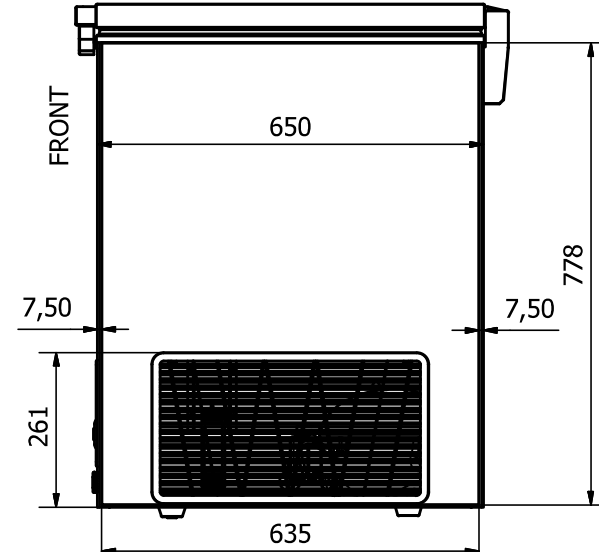

FRONT: Sticker 1770 x 778 mm

EL 61

RIGHT SIDE: Sticker 635 x 778 mm

BACK: Sticker 1770 x 778 mm

LEFT SIDE: Sticker 635 x 778 mm

Comments:

The FRONT and the BACK stickers will be taken around the corners by approx. 35 mm in each side
 The SIDE stickers will be mounted approx. 7,5 mm from the FRONT and 7,5 mm from the BACK

Designed by	Checked by	Approved by	Date	Date	
Marina Pedersen				20-08-2020	
Elcold Aps			Streamer measurements 4-sided, mm		
EL 61			Edition	Sheet	
				1 / 1	