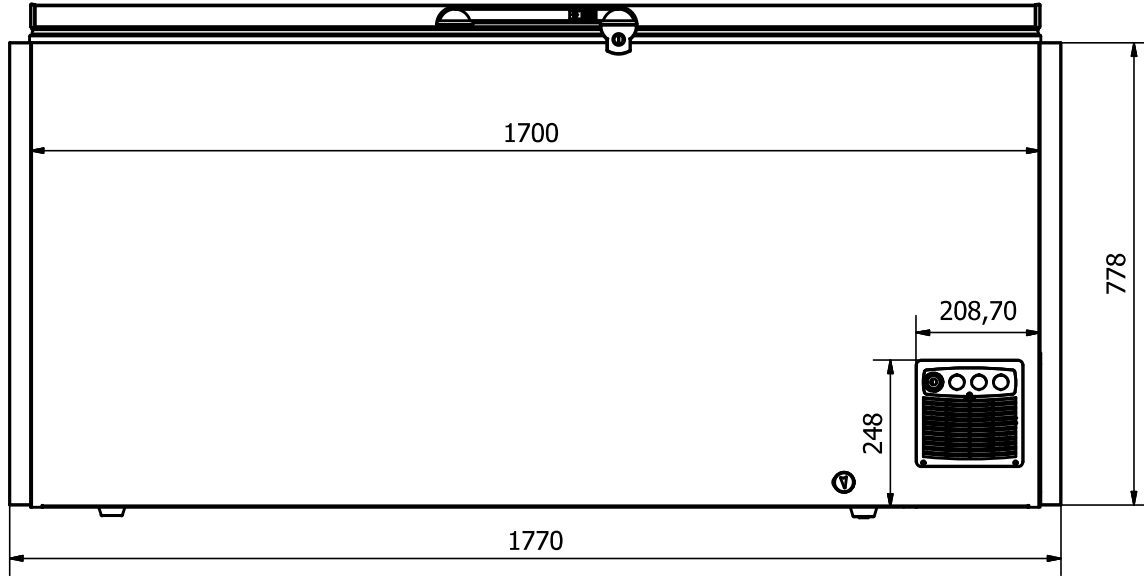

FRONT: Sticker 1770 x 778 mm

EL 61

RIGHT SIDE: Sticker 635 x 778 mm

BACK: Sticker 1770 x 778 mm

LEFT SIDE: Sticker 635 x 778 mm

Comments:

The FRONT and the BACK stickers will be taken around the corners by approx. 35 mm in each side
 The SIDE stickers will be mounted approx. 7,5 mm from the FRONT and 7,5 mm from the BACK

Designed by	Checked by	Approved by	Date	Date	
Marina Pedersen				20-08-2020	
Elcold Aps			Streamer measurements 4-sided, mm		
EL 61			Edition	Sheet	
				1 / 1	