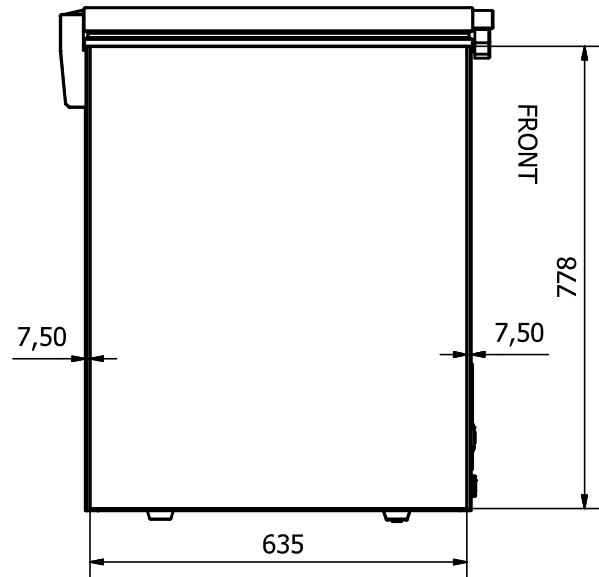

FRONT: Sticker 1770 x 778 mm

EL 61

RIGHT SIDE: Sticker 635 x 778 mm

BACK: Sticker 1770 x 778 mm

LEFT SIDE: Sticker 635 x 778 mm

Comments:

The FRONT and the BACK stickers will be taken around the corners by approx. 35 mm in each side
 The SIDE stickers will be mounted approx. 7,5 mm from the FRONT and 7,5 mm from the BACK

Designed by	Checked by	Approved by	Date	Date	
Marina Pedersen				20-08-2020	
Elcold Aps			Streamer measurements 4-sided, mm		
EL 61			Edition	Sheet	
				1 / 1	