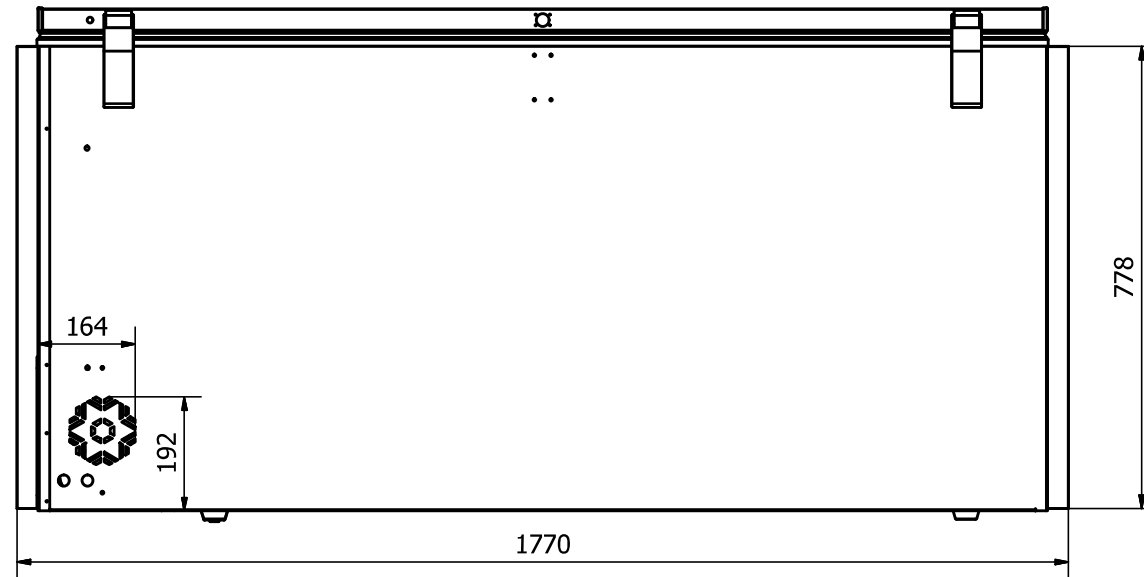

FRONT: Sticker 1770 x 778 mm

EL 61

RIGHT SIDE: Sticker 635 x 778 mm

BACK: Sticker 1770 x 778 mm

LEFT SIDE: Sticker 635 x 778 mm

Comments:

The FRONT and the BACK stickers will be taken around the corners by approx. 35 mm in each side
 The SIDE stickers will be mounted approx. 7,5 mm from the FRONT and 7,5 mm from the BACK

Designed by	Checked by	Approved by	Date	Date	
Marina Pedersen				20-08-2020	
Elcold Aps			Streamer measurements 4-sided, mm		
EL 61			Edition	Sheet	
				1 / 1	