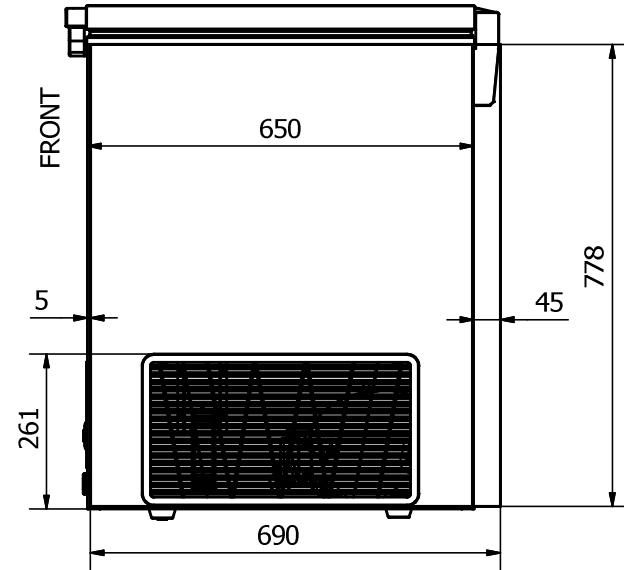

FRONT: Sticker 1770 x 778 mm

EL 61

RIGHT SIDE: Sticker 690 x 778 mm

LEFT SIDE: Sticker 690 x 778 mm

Comments:

The FRONT sticker will be taken around the corners by approx. 35 mm in each side
 The SIDE stickers will be mounted approx. 5 mm from the FRONT and will be taken around the BACK corner by approx. 45 mm

Designed by	Checked by	Approved by	Date	Date
Marina Pedersen				20-08-2020
Elcold Aps			Streamer measurements 3-sided, mm	
EL 61			Edition	Sheet
				1 / 1