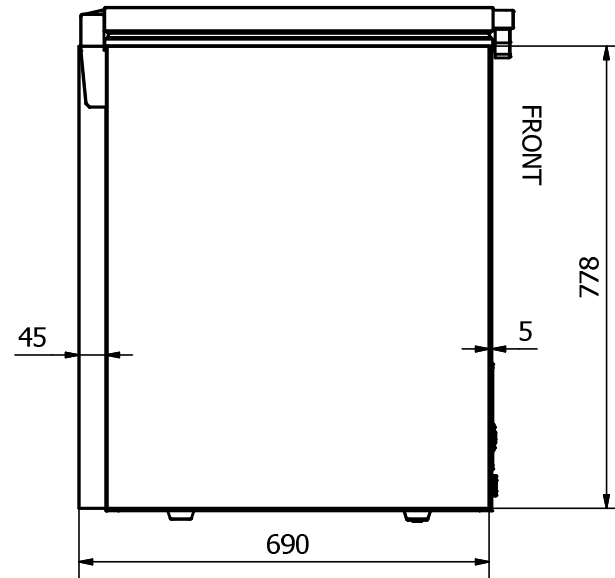

FRONT: Sticker 1770 x 778 mm

EL 61

RIGHT SIDE: Sticker 690 x 778 mm

LEFT SIDE: Sticker 690 x 778 mm

Comments:

The FRONT sticker will be taken around the corners by approx. 35 mm in each side
 The SIDE stickers will be mounted approx. 5 mm from the FRONT and will be taken around the BACK corner by approx. 45 mm

Designed by	Checked by	Approved by	Date	Date
Marina Pedersen				20-08-2020
Elcold Aps			Streamer measurements 3-sided, mm	
EL 61			Edition	Sheet
				1 / 1