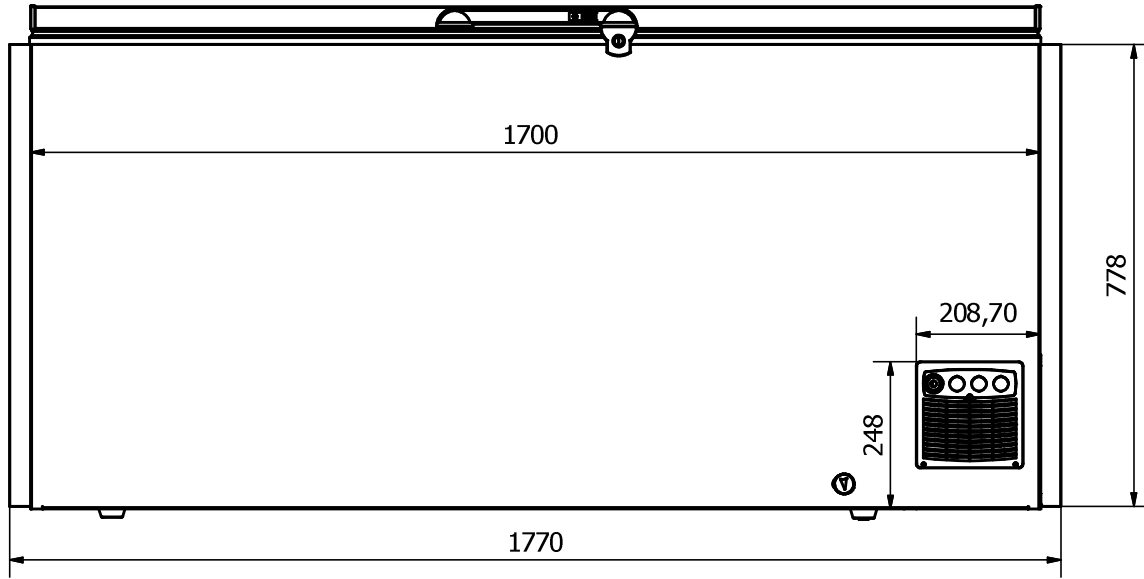

FRONT: Sticker 1770 x 778 mm

EL 61

RIGHT SIDE: Sticker 690 x 778 mm

LEFT SIDE: Sticker 690 x 778 mm

Comments:

The FRONT sticker will be taken around the corners by approx. 35 mm in each side
 The SIDE stickers will be mounted approx. 5 mm from the FRONT and will be taken around the BACK corner by approx. 45 mm

Designed by	Checked by	Approved by	Date	Date
Marina Pedersen				20-08-2020
Elcold Aps			Streamer measurements 3-sided, mm	
EL 61			Edition	Sheet
				1 / 1