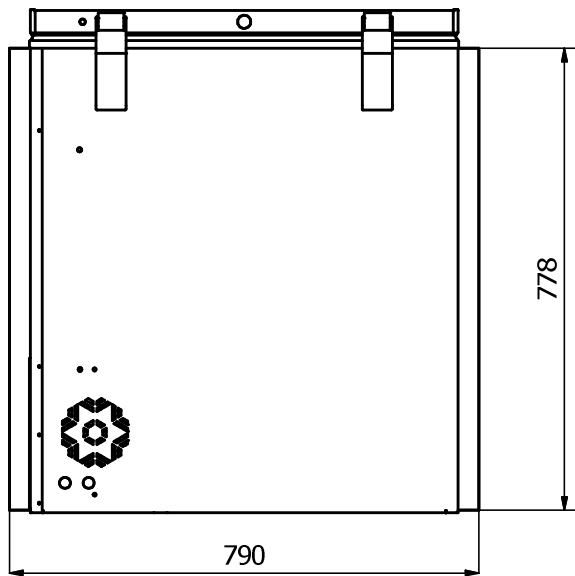

FRONT: Sticker 790 x 778 mm

BACK: Sticker 790 x 778 mm

EL 22

RIGHT SIDE: Sticker 635 x 778 mm

LEFT SIDE: Sticker 635 x 778 mm

Comments:

The FRONT and the BACK stickers will be taken around the corners by approx. 35 mm in each side
 The SIDE stickers will be mounted approx. 7,5 mm from the FRONT and 7,5 mm from the BACK

Designed by	Checked by	Approved by	Date	Date	
Marina Pedersen				04-09-2020	
Elcold Aps			Streamer measurements 4-sided, mm		
			EL 22	Edition	Sheet
					1 / 1