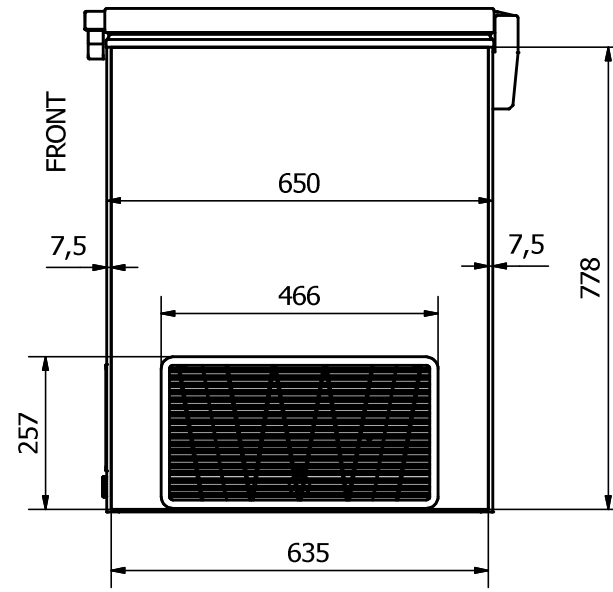

FRONT: Sticker 790 x 778 mm

BACK: Sticker 790 x 778 mm

EL 22

RIGHT SIDE: Sticker 635 x 778 mm

LEFT SIDE: Sticker 635 x 778 mm

Comments:

The FRONT and the BACK stickers will be taken around the corners by approx. 35 mm in each side
 The SIDE stickers will be mounted approx. 7,5 mm from the FRONT and 7,5 mm from the BACK

Designed by	Checked by	Approved by	Date	Date	
Marina Pedersen				04-09-2020	
Elcold Aps			Streamer measurements 4-sided, mm		
			EL 22	Edition	Sheet
					1 / 1