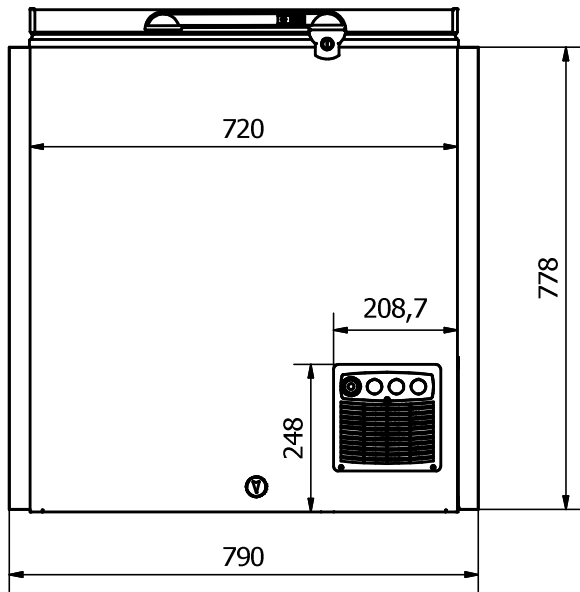

FRONT: Sticker 790 x 778 mm

BACK: Sticker 790 x 778 mm

EL 22

RIGHT SIDE: Sticker 635 x 778 mm

LEFT SIDE: Sticker 635 x 778 mm

Comments:

The FRONT and the BACK stickers will be taken around the corners by approx. 35 mm in each side
 The SIDE stickers will be mounted approx. 7,5 mm from the FRONT and 7,5 mm from the BACK

Designed by	Checked by	Approved by	Date	Date	
Marina Pedersen				04-09-2020	
Elcold Aps			Streamer measurements 4-sided, mm		
			EL 22	Edition	Sheet
					1 / 1