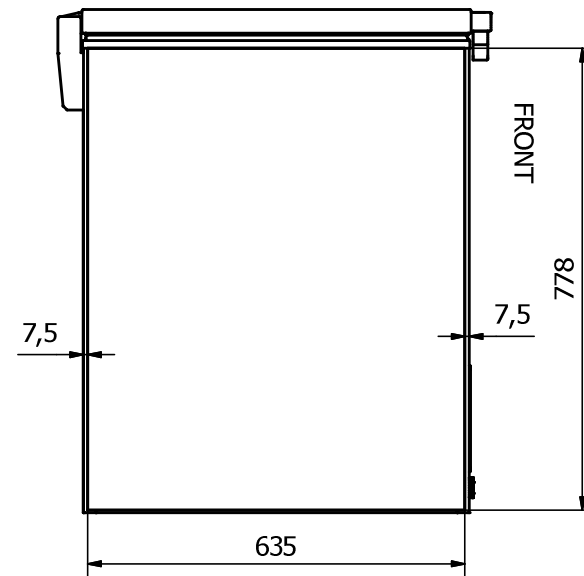

FRONT: Sticker 790 x 778 mm

BACK: Sticker 790 x 778 mm

EL 22

RIGHT SIDE: Sticker 635 x 778 mm

LEFT SIDE: Sticker 635 x 778 mm

Comments:

The FRONT and the BACK stickers will be taken around the corners by approx. 35 mm in each side
 The SIDE stickers will be mounted approx. 7,5 mm from the FRONT and 7,5 mm from the BACK

Designed by	Checked by	Approved by	Date	Date	
Marina Pedersen				04-09-2020	
Elcold Aps			Streamer measurements 4-sided, mm		
			EL 22	Edition	Sheet
					1 / 1