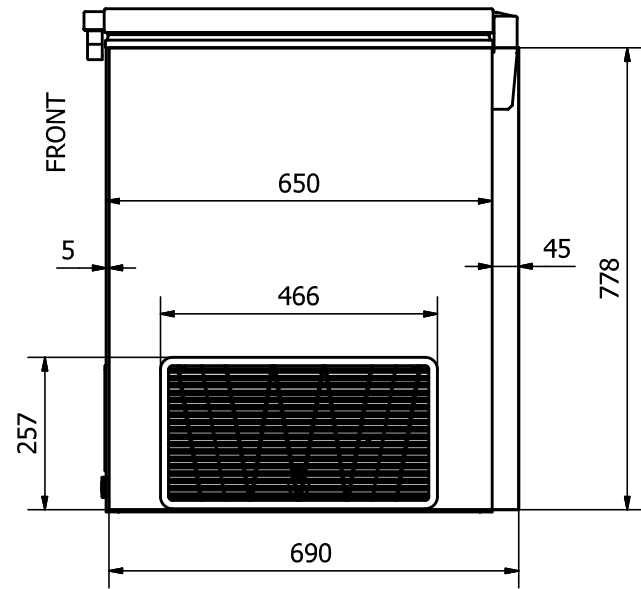

FRONT: Sticker 790 x 778 mm

EL 22

RIGHT SIDE: Sticker 690 x 778 mm

LEFT SIDE: Sticker 690 x 778 mm

Comments:

The FRONT sticker will be taken around the corners by approx. 35 mm in each side
 The SIDE stickers will be mounted approx. 5 mm from the FRONT and will be taken around the BACK corner by approx. 45 mm

Designed by	Checked by	Approved by	Date	Date	
Marina Pedersen				04-09-2020	
Elcold Aps			Streamer measurements 3-sided, mm		
			EL 22	Edition	Sheet
					1 / 1