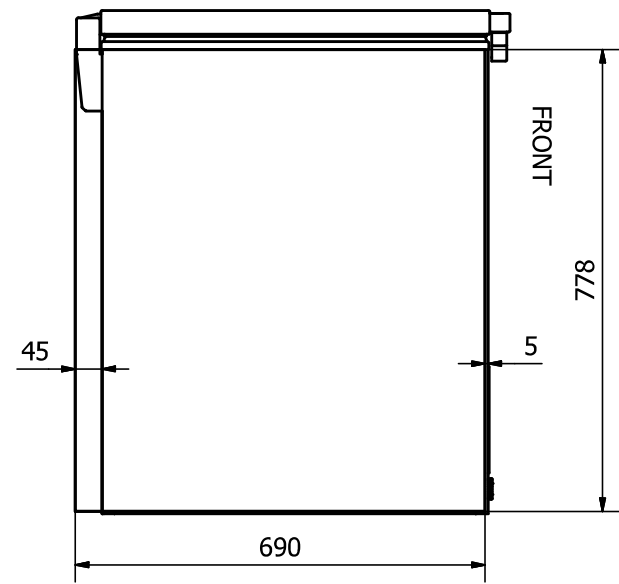

FRONT: Sticker 790 x 778 mm

EL 22

RIGHT SIDE: Sticker 690 x 778 mm

LEFT SIDE: Sticker 690 x 778 mm

Comments:

The FRONT sticker will be taken around the corners by approx. 35 mm in each side
 The SIDE stickers will be mounted approx. 5 mm from the FRONT and will be taken around the BACK corner by approx. 45 mm

Designed by	Checked by	Approved by	Date	Date	
Marina Pedersen				04-09-2020	
Elcold Aps			Streamer measurements 3-sided, mm		
			EL 22	Edition	Sheet
					1 / 1