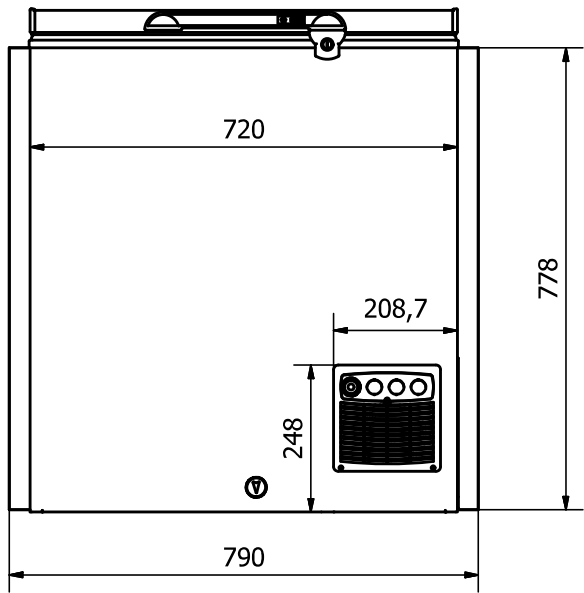

FRONT: Sticker 790 x 778 mm

EL 22

RIGHT SIDE: Sticker 690 x 778 mm

LEFT SIDE: Sticker 690 x 778 mm

Comments:

The FRONT sticker will be taken around the corners by approx. 35 mm in each side
 The SIDE stickers will be mounted approx. 5 mm from the FRONT and will be taken around the BACK corner by approx. 45 mm

Designed by	Checked by	Approved by	Date	Date	
Marina Pedersen				04-09-2020	
Elcold Aps			Streamer measurements 3-sided, mm		
			EL 22	Edition	Sheet
					1 / 1