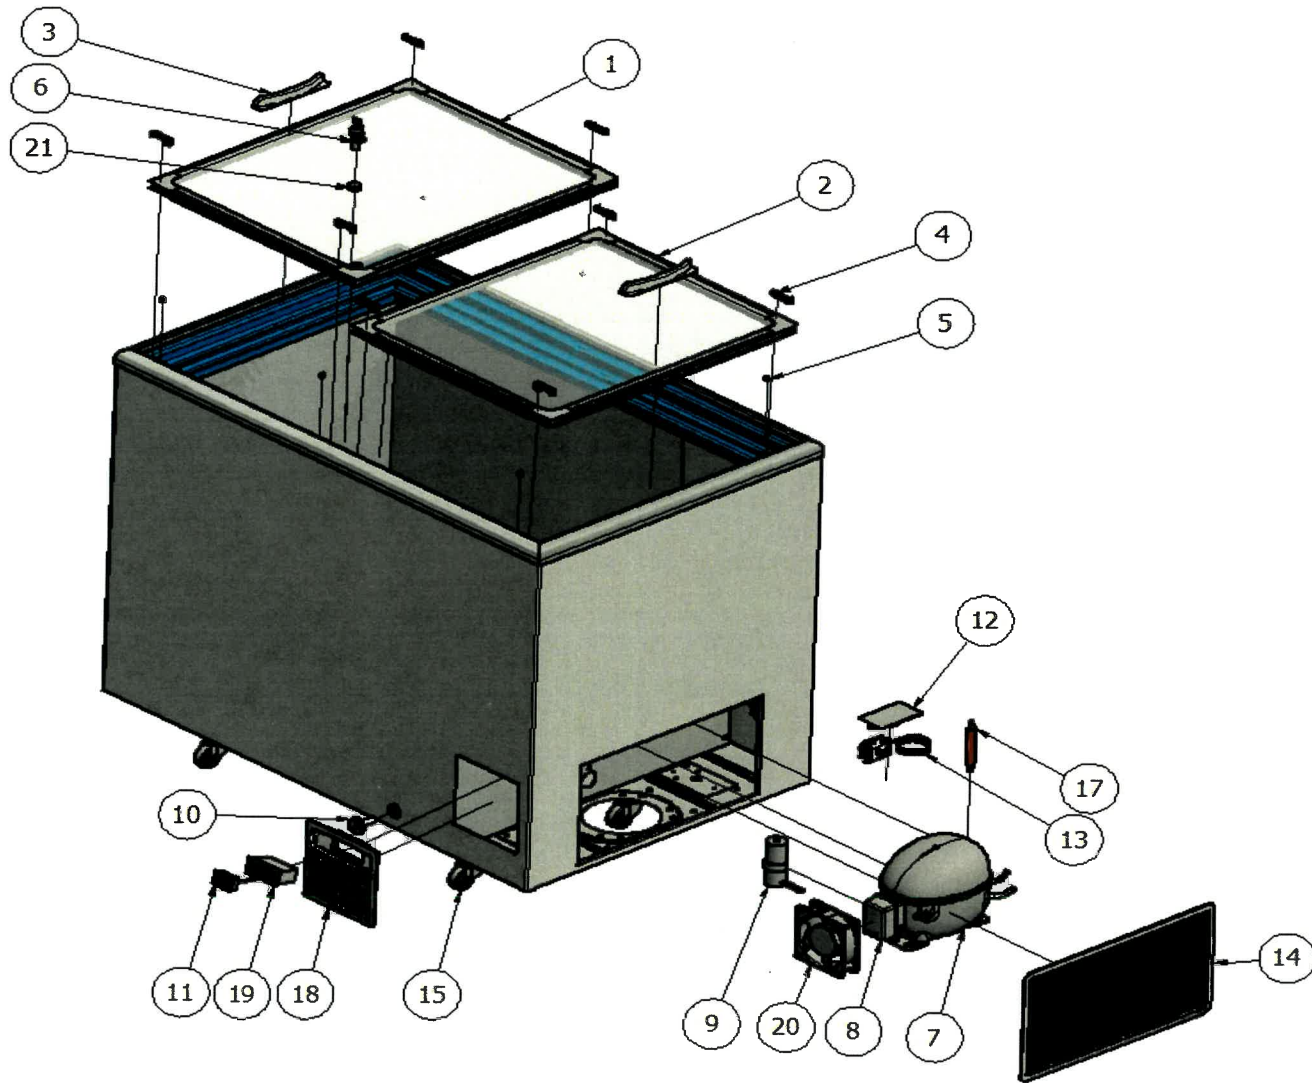

SPAREPARTS LIST NOVA

ITEM NO.	DESCRIPTION	NOVA 22		NOVA 35		NOVA 45		NOVA 53		NOVA 61	
		CODE		CODE		CODE		CODE		CODE	
SLIDING GLASS LID											
1	GLASS LID UPPER	8014.0104		8014.0204		8014.0304		8014.0404		8014.0504	
2	GLASS LID LOWER	8014.0105		8014.0205		8014.0305		8014.0405		8014.0505	
3	GREY HANDLE FOR LID	HÄND10		HÄND10		HÄND10		HÄND10		HÄND10	
4	MINI CASTORS UNDER LID (SET to 1 LID)	PLASTD5 - 4 pcs.		PLASTD5 - 4 pcs.		PLASTD5 - 4 pcs.		PLASTD5 - 4 pcs.		PLASTD5 - 4 pcs.	
		PLASTD3, 4 - 2+2 pcs.		PLASTD3, 4 - 2+2 pcs.		PLASTD3, 4 - 2+2 pcs.		PLASTD3, 4 - 2+2 pcs.		PLASTD3, 4 - 2+2 pcs.	
5	DOWELS FOR LOCK (6 PCS)	PLASTD6		PLASTD6		PLASTD6		PLASTD6		PLASTD6	
21	LOCK HOLDER IN UPPER GLASS	PLASTD33		PLASTD33		PLASTD33		PLASTD33		PLASTD33	
6	LOCK KIT COMPLETE	8100.0303		8100.0303		8100.0303		8100.0303		8100.0303	

MOTOR COMPARTMENT											
7	COMPRESSOR 230V/50Hz - R600a CC.4	EMY80CLP		EMY80CLP		NLE15KK.4					
8	STARTING RELAY	EMY80CLPRE		EMY80CLPRE				-		-	
9	START CAPACITOR	EMY80CLPKL		EMY80CLPKL				-		-	
7	COMPRESSOR 230V/50Hz - R290 CC.4	EMT2117U		EMT2121U		NEU2140U		NEU2140U		NEU2140U	
8	STARTING RELAY					NEU2140URE		NEU2140URE		NEU2140URE	
9	START CAPACITOR					NEU2140USK		NEU2140USK		NEU2140USK	

ITEM NO.	DESCRIPTION	NOVA 22		NOVA 35		NOVA 45		NOVA 53		NOVA 61	
		CODE		CODE		CODE		CODE		CODE	
OTHER											
10	STOPPER FOR OUTSIDE DRAIN	E1HU		E1HU		E1HU		E1HU		E1HU	
11	DIGITAL THERMOMETER	FTERMOMETB2		FTERMOMETB2		FTERMOMETB2		FTERMOMETB2		FTERMOMETB2	
12	THERMOSTAT PANEL	E35H		E35H		E35H		E35H		E35H	
13	THERMOSTAT R134A/ R600A	TERMOSTAT13		TERMOSTAT13		TERMOSTAT13		TERMOSTAT13		TERMOSTAT13	
13	THERMOSTAT R404A / R290	TERMOSTAT11		TERMOSTAT11		TERMOSTAT11		TERMOSTAT11		TERMOSTAT11	
14	GRILL FOR ENGINE COMPARTMENT	SP1417		SP1417		SP1417		SP1417		SP1417	
15	CASTORS 4 PCS KIT	8100.0200		8100.0200		8100.0200		8100.0200		8100.0200	
15	CASTORS 2 PCS WITH/2 PCS W/O BRAKE	8100.0202		8100.0202		8100.0202		8100.0202		8100.0202	
20	Fan230V	BLAES230 HBT		BLAES230 HBT		BLAES230 HBT		BLAES230 HBT		BLAES230 HBT	
20	Fan115V	BLAES115 HBT		BLAES115 HBT		BLAES115 HBT		BLAES115 HBT		BLAES115 HBT	
17	FILTER DRYER	FILTER6XH9		FILTER6XH9		FILTER6XH9		FILTER6XH9		FILTER6XH9	
18	FRONT VENTILATION GRILL	PLASTMFP13,14,15		PLASTMFP13,14,15		PLASTMFP13,14,15		PLASTMFP13,14,15		PLASTMFP13,14,15