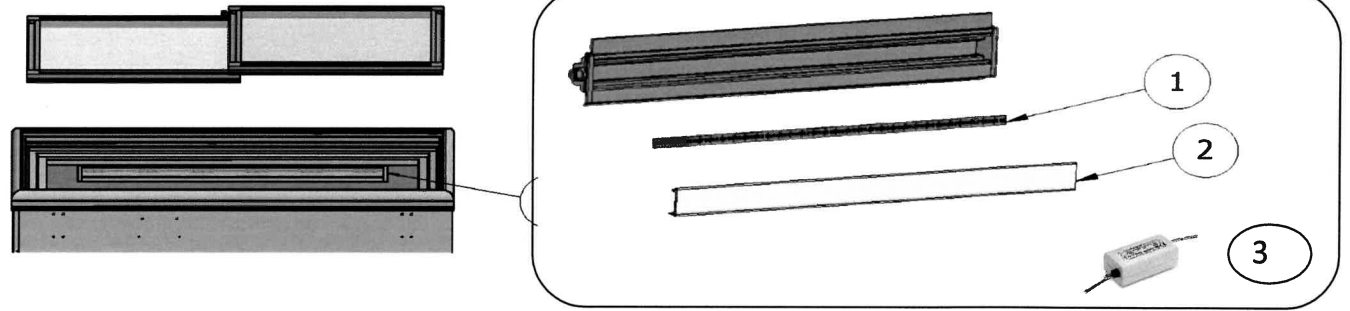

INTERNAL LIGHT

1	LED LIGHTS	LED21		LED16		LED17		LED18		LED19	
2	CLEAR LIGHT COVER	P-PROFIL02		P-PROFIL02		P-PROFIL02		P-PROFIL02		P-PROFIL02	
3	POWER SUPPLY 115/230V	PSU3		PSU3		PSU3		PSU3		PSU3