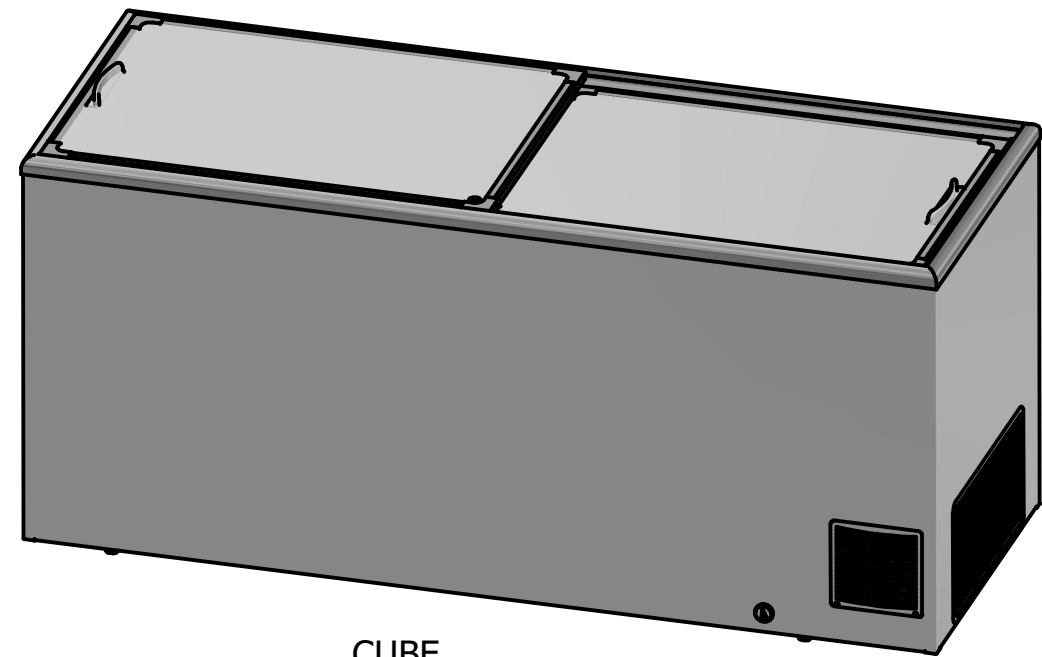

NOVA

CUBE

Designed by Marina Pedersen	Checked by	Approved by	Date	Date 05-09-2022
Elcold Aps		NOVA, CUBE 61		
Måltegning			Edition	Sheet 1 / 1