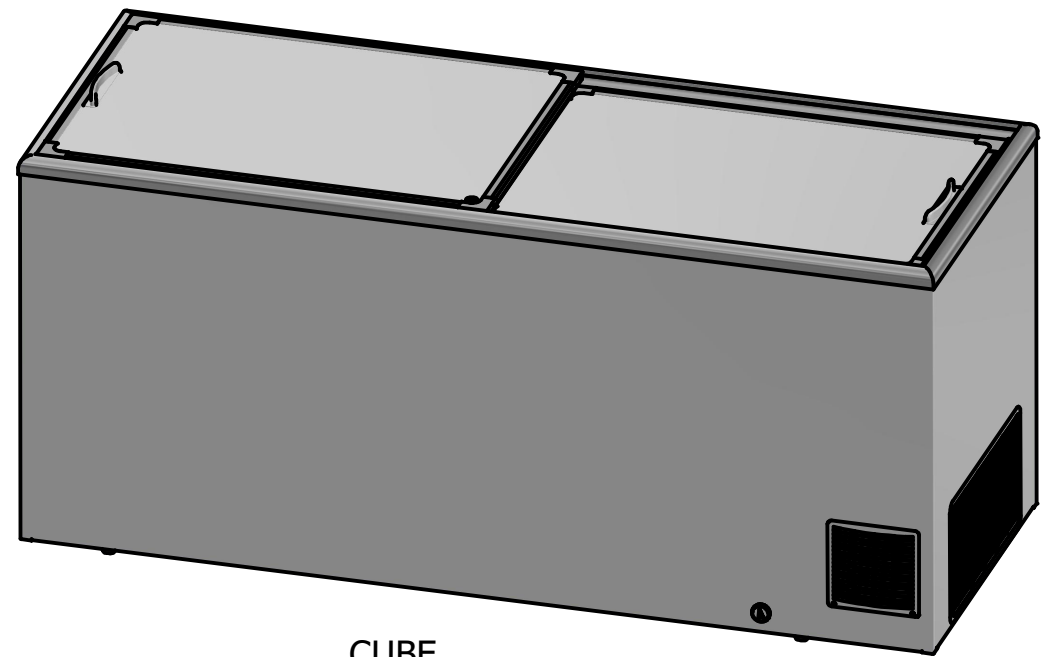

NOVA

CUBE

Designed by Marina Pedersen	Checked by	Approved by	Date	Date 05-09-2022	
Elcold Aps			NOVA, CUBE 61		
			Måltegning	Edition	Sheet 1 / 1