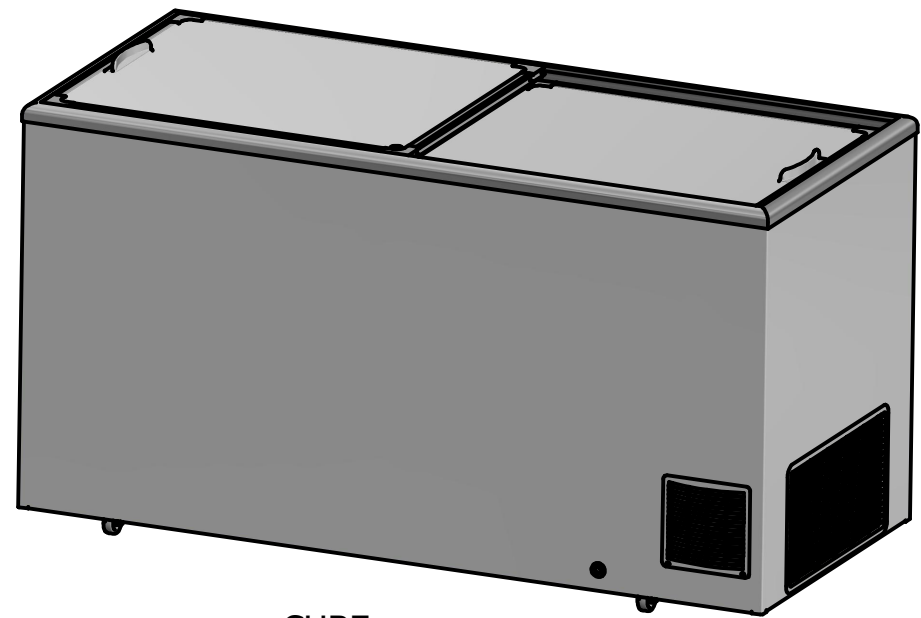

NOVA

CUBE

Designed by Marina Pedersen	Checked by	Approved by	Date	Date 05-09-2022	
Elcold Aps			NOVA, CUBE 53		
			Måltegning	Edition	Sheet 1 / 1