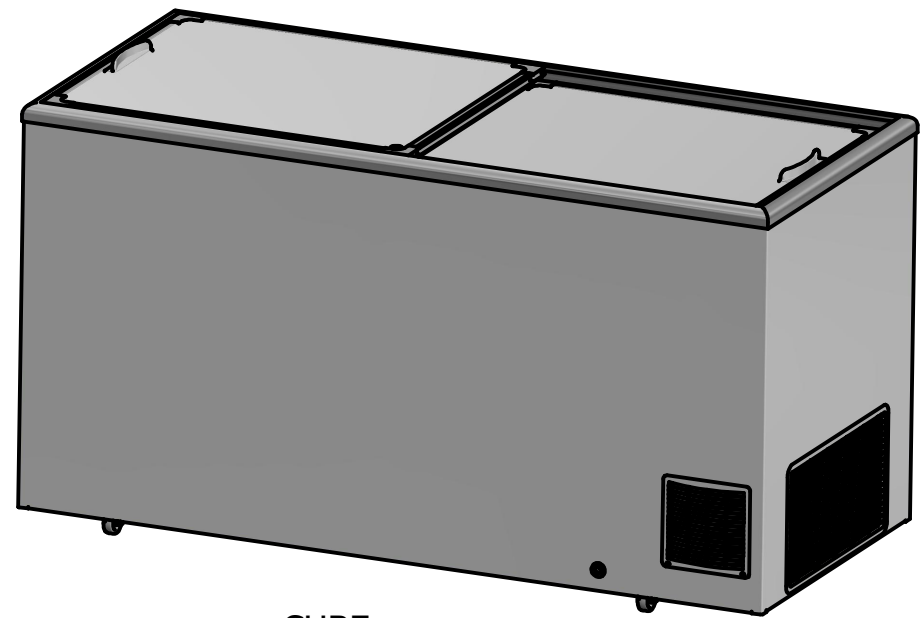

NOVA

CUBE

Designed by Marina Pedersen	Checked by	Approved by	Date	Date 05-09-2022	
Elcold Aps			NOVA, CUBE 53		
Måltegning			Edition	Sheet 1 / 1	