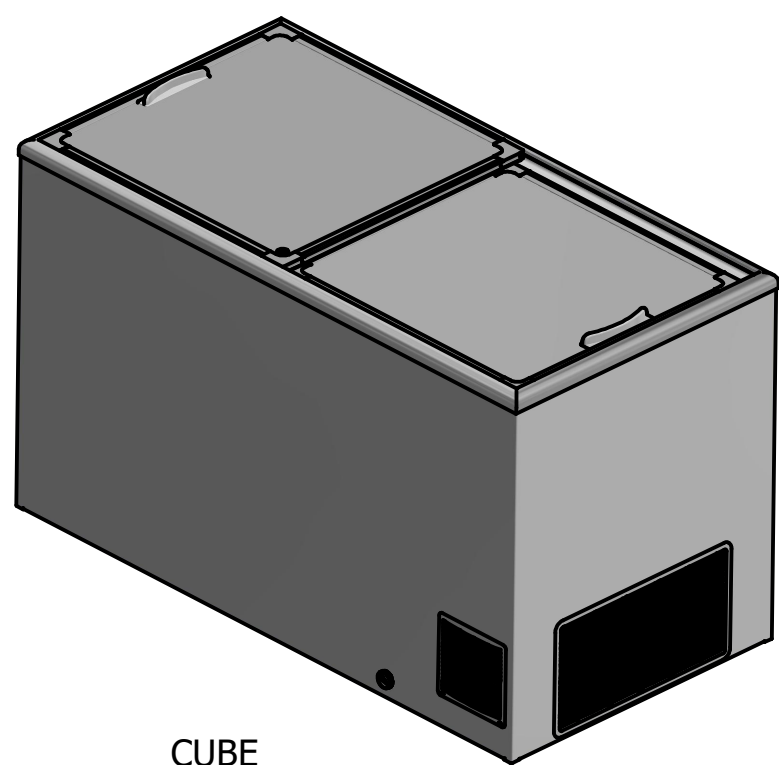

NOVA

CUBE

Designed by Marina Pedersen	Checked by	Approved by	Date	Date 05-09-2022	
Elcold Aps			NOVA, CUBE 45		
Måltegning			Edition	Sheet 1 / 1	