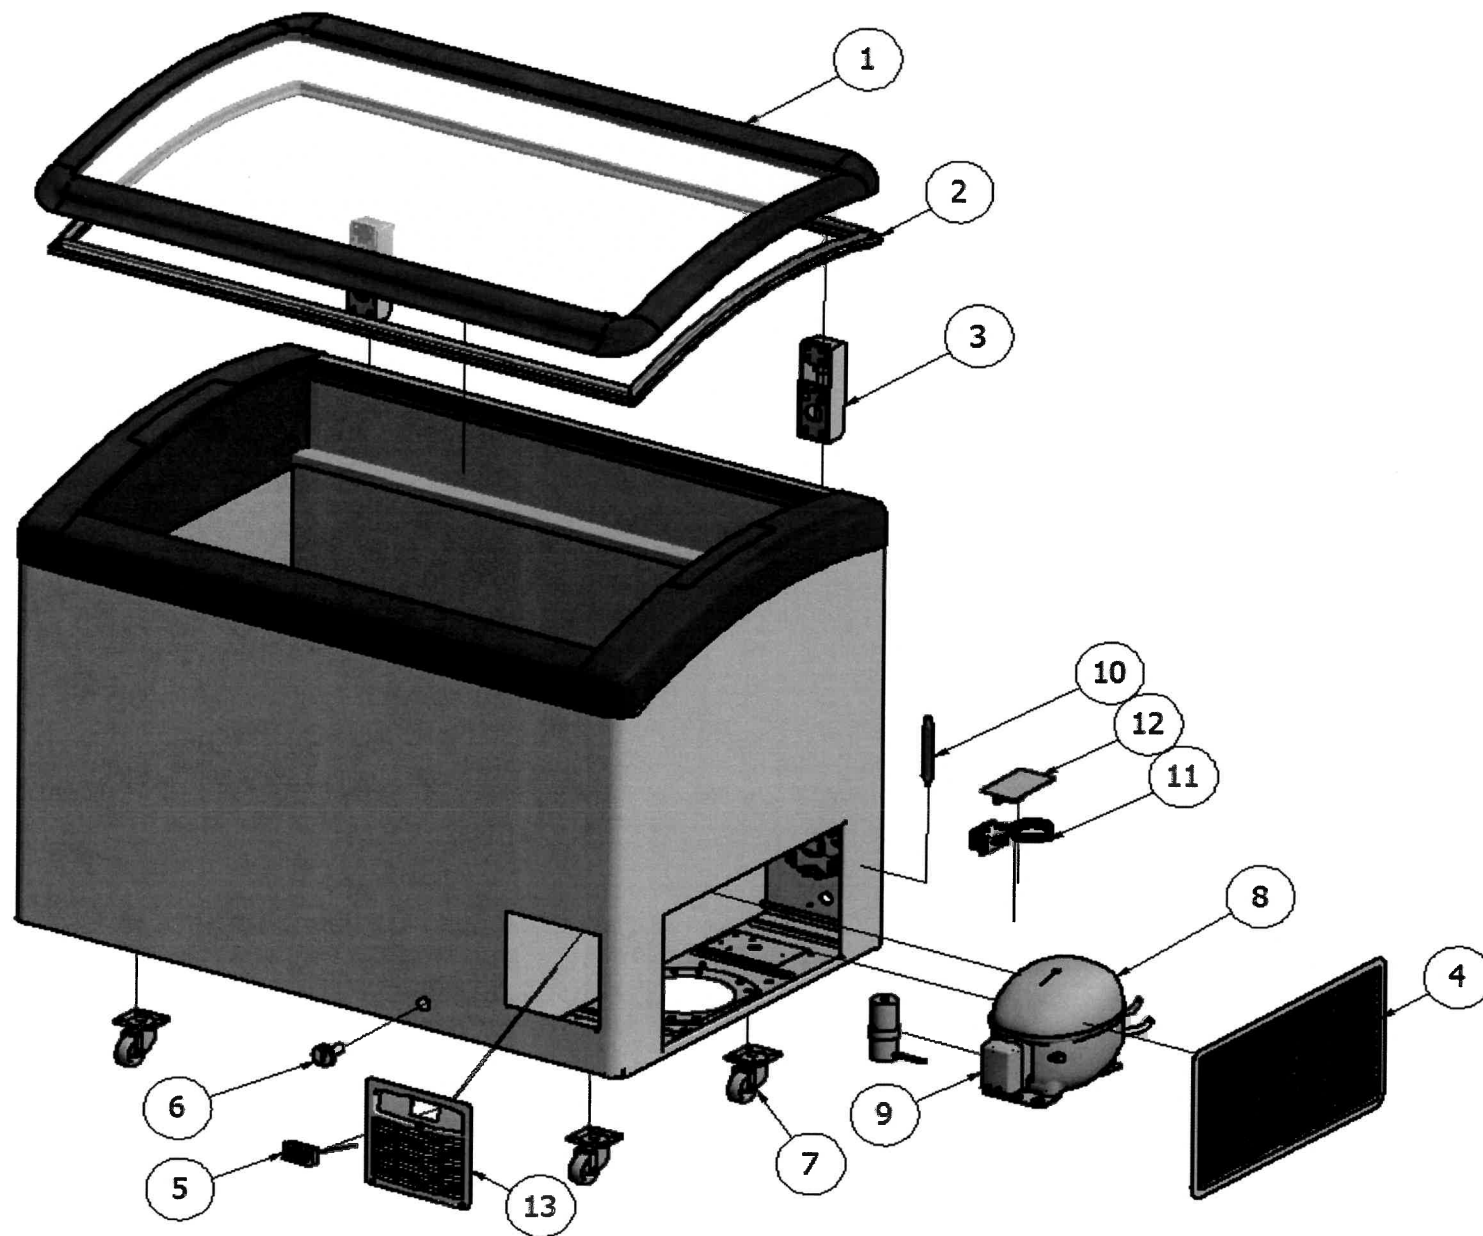

## SPAREPART LIST FOCUS V

ITEM NO.	DESCRIPTION	FOCUS 73 V		FOCUS 106 V		FOCUS 131 V	
		CODE		CODE		CODE	
<b>LIFT-UP GLASS LID</b>							
1	GLASS LID EXCL. HINGES	8016.0103		8016.0203		8016.0303	
2	GASKET FOR GLASS LID	TÆT073VG		TÆT106VG		TÆT131VG	
3	HINGE 4.6	----		----		2 x HAENG46	
3	HINGE 4.2	2 x HAENG42		2 x HAENG42		----	
<b>MOTOR COMPARTMENT</b>							
8	COMPRESSOR 230V 50HZ <b>R600A</b>	EMY80CLP		EMY80CLP		NLE15KK.4	
9	STARTING RELAY	EMY80CLPRE		EMY80CLPRE		103N0016	
<b>OTHER</b>							
6	STOPPER FOR OUTSIDE DRAIN	E1HU		E1HU		E1HU	
13	FRONT VENTILATION GRILL	PLASTMFP14,15		PLASTMFP14,15		PLASTMFP14,15	
5	DIGITAL THERMOMETER	FTERMOMETB2		FTERMOMETB2		FTERMOMETB2	
11	THERMOSTAT <b>R134A/ R600A</b>	TERMOSTAT13		TERMOSTAT13		TERMOSTAT13	
11	THERMOSTAT <b>R404A/ R290</b>	TERMOSTAT11		TERMOSTAT11		TERMOSTAT11	
12	THERMOSTAT PANEL	E35H		E35H		E35H	
4	GRILL FOR ENGINE ROOM	SP1417		SP1417		SP1417	
10	FILTER DRYER	FILTER6XH9		FILTER6XH9		FILTER6XH9	
7	CASTORS 4 PCS KIT	8100.0200		8100.0200		8100.0200	
7	CASTORS 2 PCS WITH/2 PCS W/O BRAKE	8100.0202		8100.0202		8100.0202	

**PLASTMFP14**

**PLASTMFP15**  
w. Thermometer