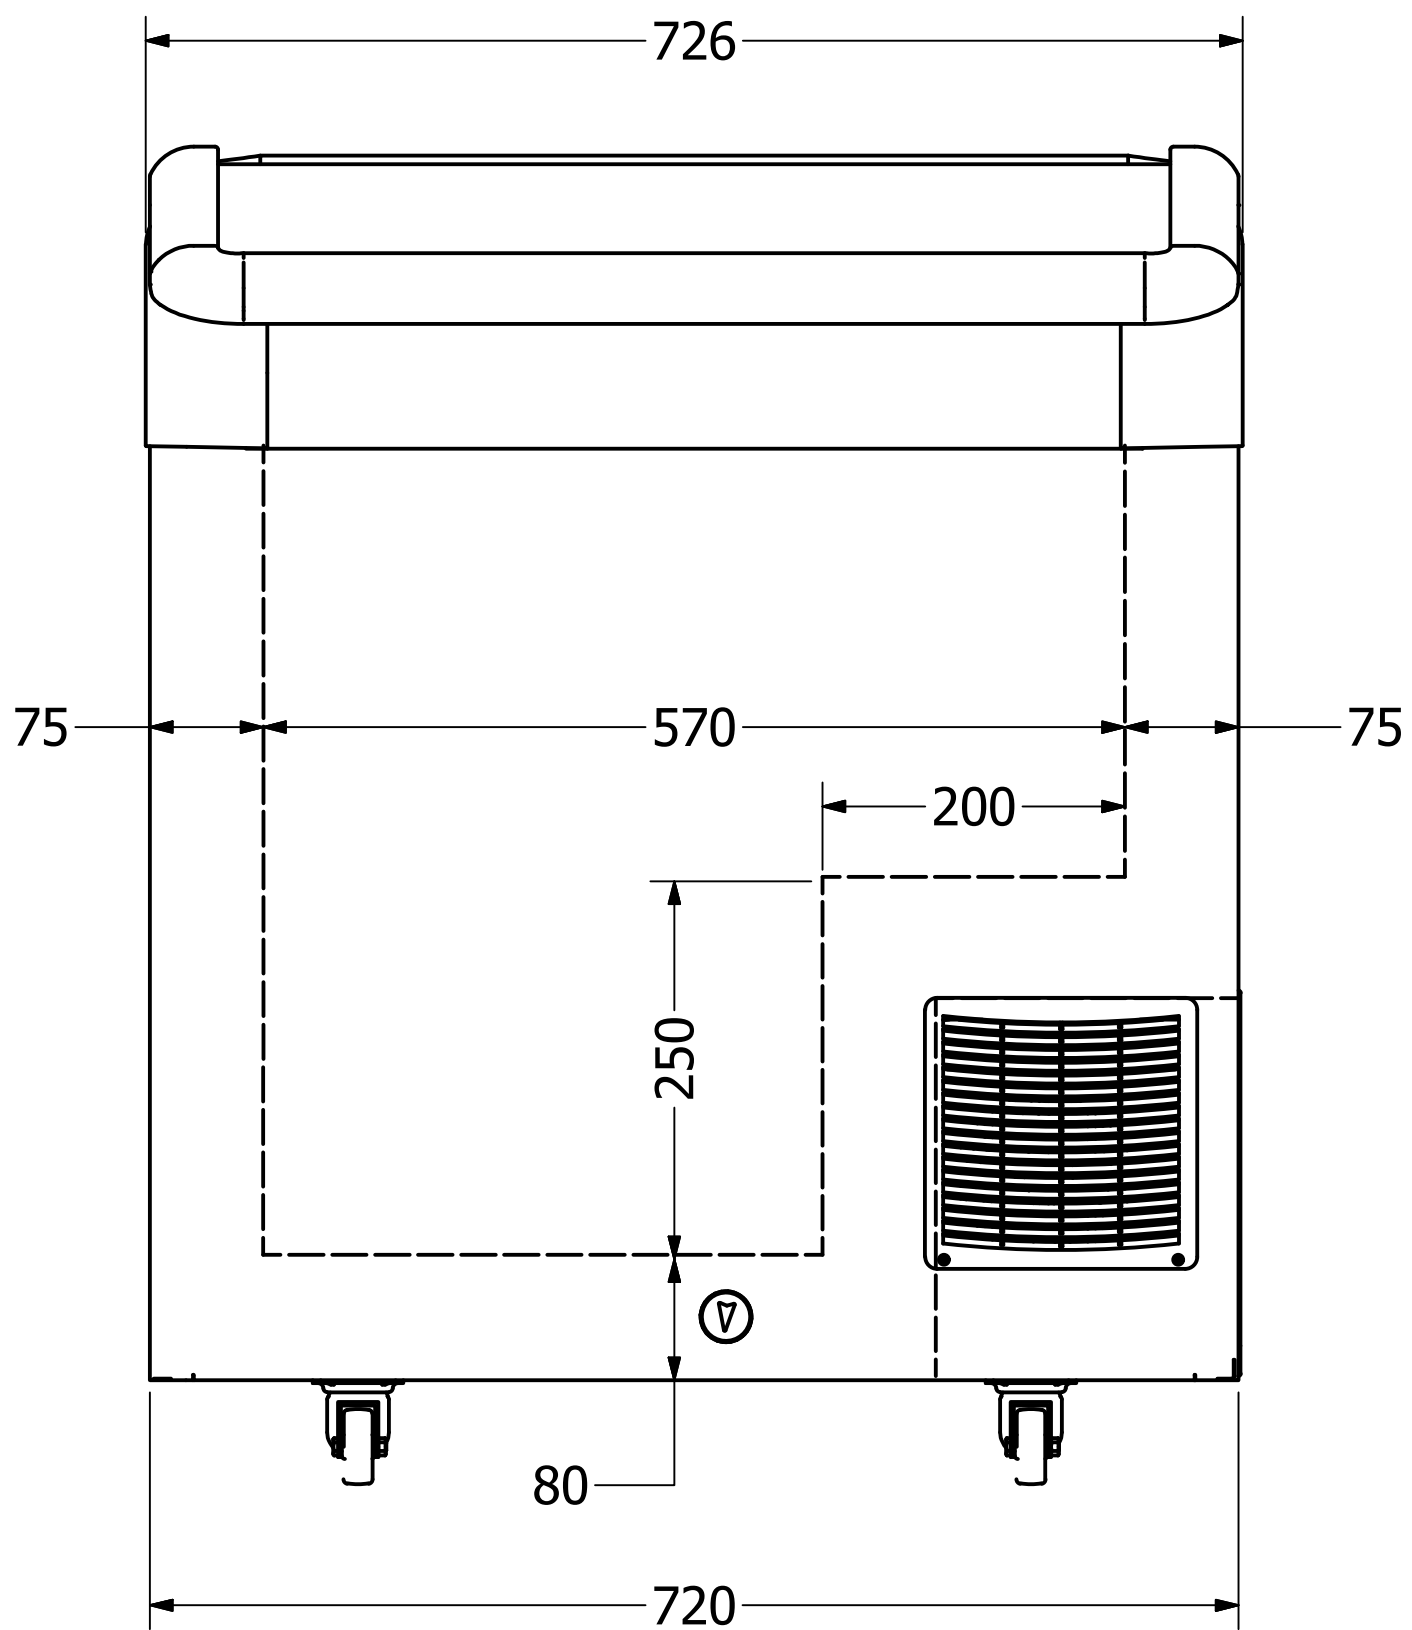

DRAWN Marina Pedersen	01-10-2020	TITLE		
CHECKED		Måltegning		
QA		SIZE C	DWG NO Focus 73 V	REV
MFG		SCALE	SHEET 1 OF 1	
APPROVED				

4

3

↓

2

1

1