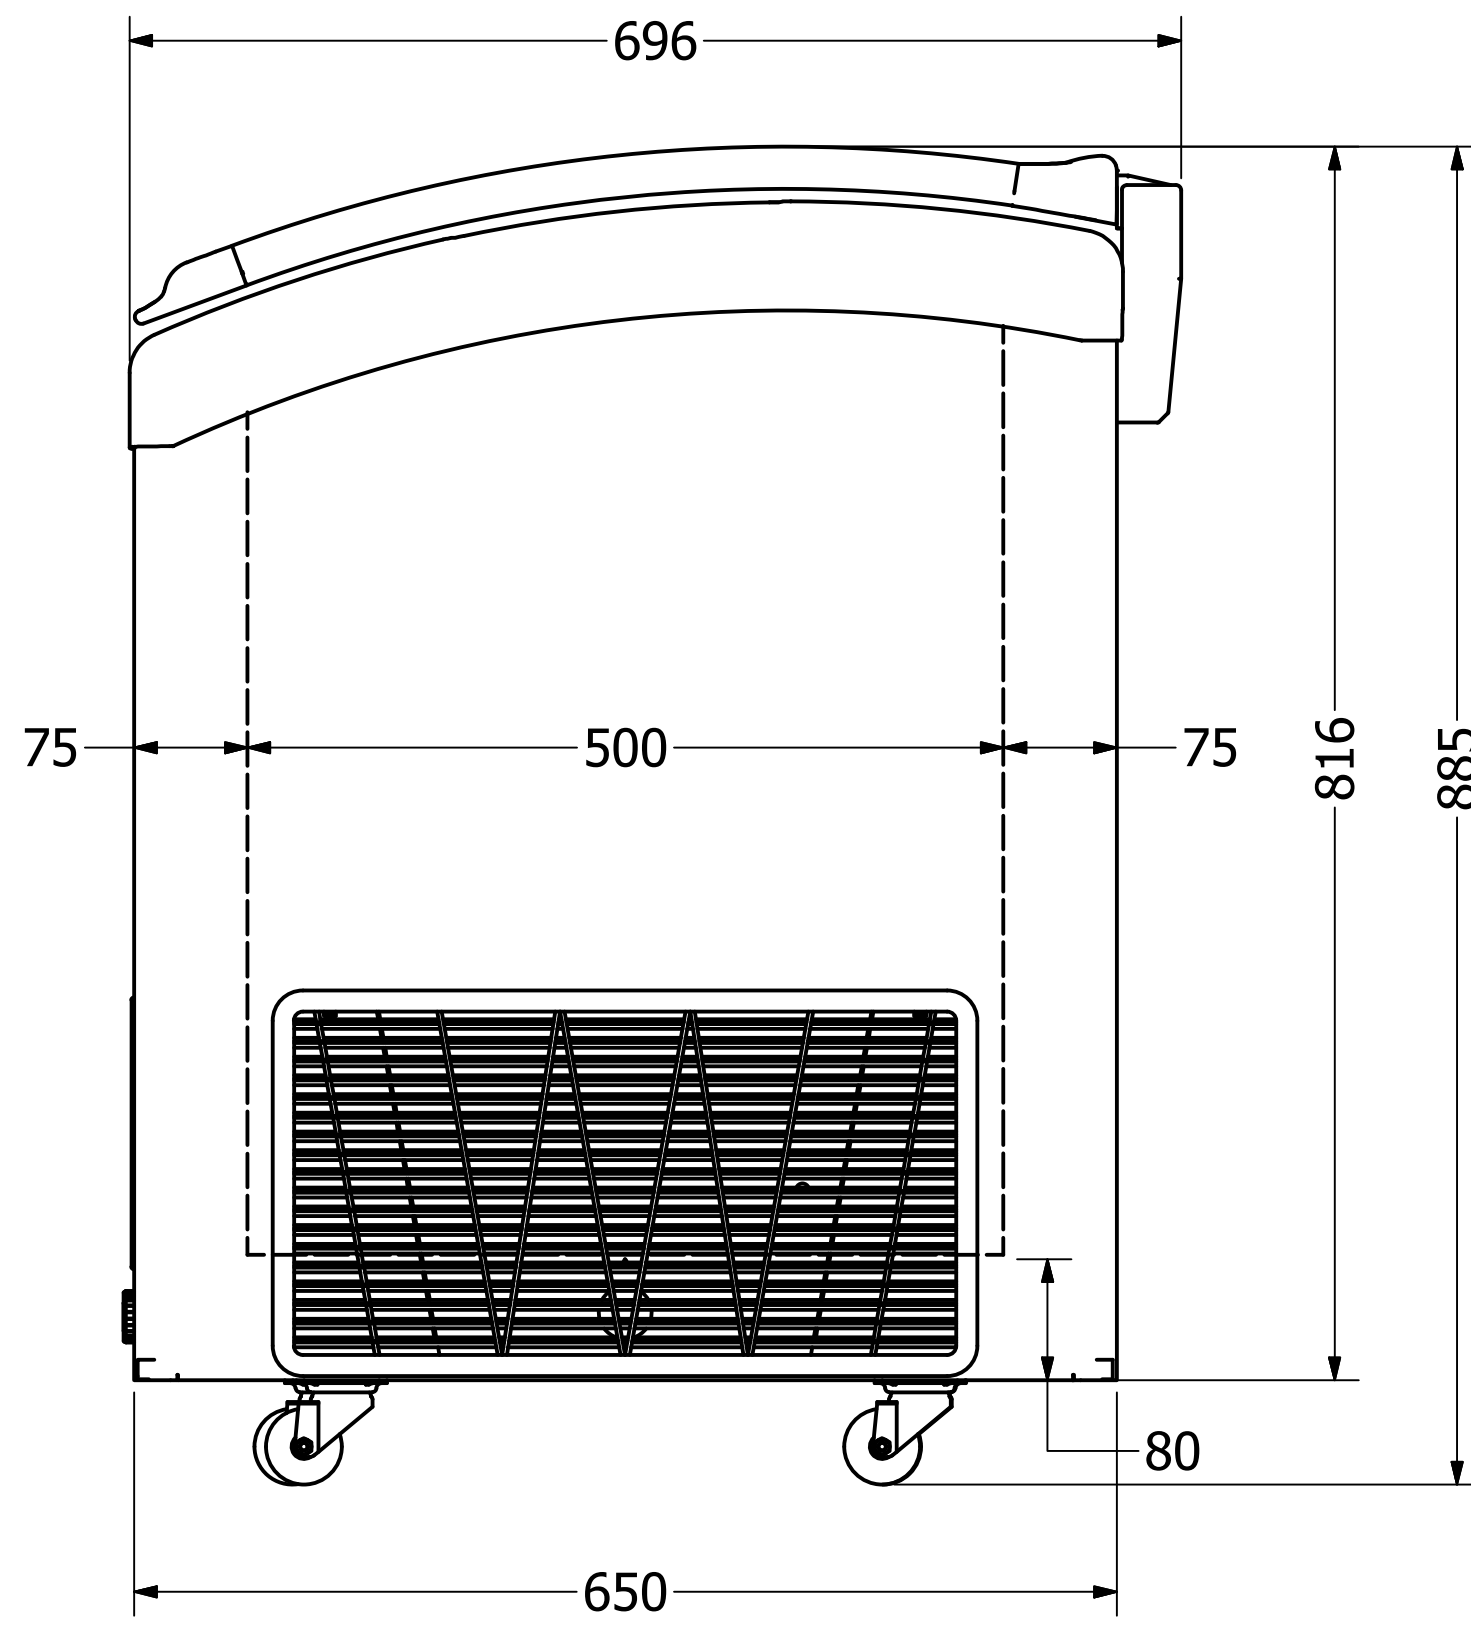

DRAWN Marina Pedersen	01-10-2020	TITLE		
CHECKED		Måltegning		
QA		SIZE C	DWG NO Focus 73 V	REV
MFG		SCALE	SHEET 1 OF 1	
APPROVED				

4

3

↓

2

1

1