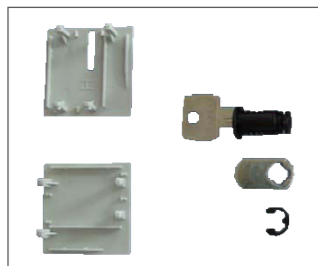

UNION KIT
FOR GSM & ESM

PRICE HOLDER
FOR FSM

PRICE HOLDER
FOR DSM, GSM & ESM

DIVIDER AR088
FOR ESM

DIVIDER AR093
FOR ESM

BASKET AR050
FOR FSM

DIVIDER AR097
FOR FSM

DIVIDER AR098
FOR GSM

DIVIDER AR099
FOR GSM

DIVIDER AR213
FOR DSM

DIVIDER AR214
FOR DSM

| ACCESSORIES |

ADDITIONAL EQUIPMENT

LOCKS

82CYL1SG4 LOCK KIT FOR
CSG + CAL CABINETS

E54SD + CYLINDER 2
LOCK FOR CUBE, NOVA
AND FOCUS