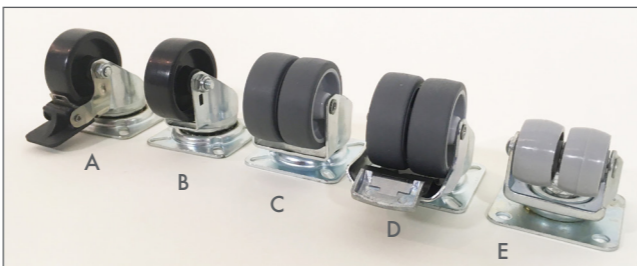

| ACCESSORIES |

ADDITIONAL EQUIPMENT

LOCKS

CASTORS

A) HJULBØ50	SINGLE CASTOR WITH BRAKE, Ø50
B) HJULØ50	SINGLE CASTOR, Ø50
C) HJULBØ50GRÅ	DOUBLE CASTOR, Ø50
D) HJULDBØ50GRÅ	DOUBLE CASTOR WITH BRAKE, Ø50
E) HJULØ32DOBB	DOUBLE CASTORS, Ø32MM

THERMOMETER

DISPLAY

LIGHT

BUMPERBAR

KICKPLATE

CANOPY/SNEEZEGUARD