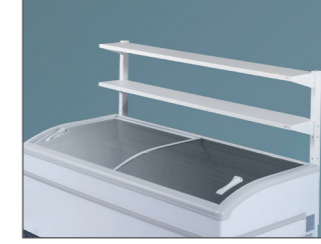

FALSE BOTTOM: FALSKBUND4
W X H: 315 X 252 MM

| ACCESSORIES |

SUPERMARKET FREEZERS

DSM + ESM + FSM + GSM

SINGLE SHELF - 1 LEVEL
FOR GSM & ESM

DOUBLE SHELF - 1 LEVEL
FOR DSM, GSM & ESM

SINGLE SHELF - 2 LEVELS
FOR GSM & ESM

DOUBLE SHELF - 2 LEVELS
FOR GSM & ESM

UNION KIT
FOR GSM & ESM

PRICE HOLDER
FOR FSM

PRICE HOLDER
FOR DSM, GSM & ESM

DIVIDER AR088
FOR ESM

DIVIDER AR093
FOR ESM

BASKET AR050
FOR FSM

DIVIDER AR097
FOR FSM