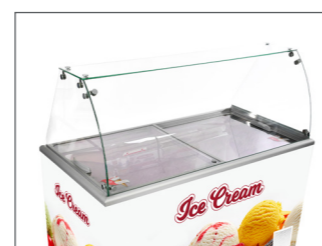

LIGHT

BUMPERBAR

HBB22.HBB71
BUMPERBAR

KICKPLATE

SPARKPL
KICKPLATE

CANOPY/SNEEZEGUARD

ALUMINUM TOP CANOPY

GLAS TOP CANOPY