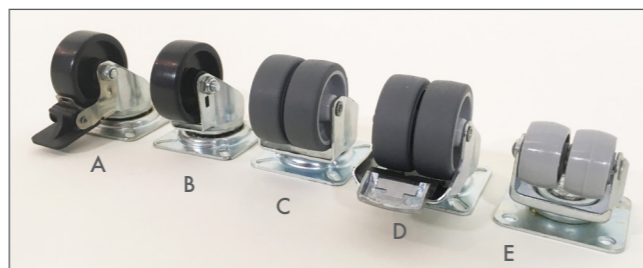

CASTORS

A) HJULØ50 SINGLE CASTOR WITH BRAKE, Ø50
B) HJULØ50 SINGLE CASTOR, Ø50
C) HJULBØ50GRÅ DOUBLE CASTOR, Ø50
D) HJULDBØ50GRÅ DOUBLE CASTOR WITH BRAKE, Ø50
E) HJULØ32DOBB DOUBLE CASTORS, Ø32MM