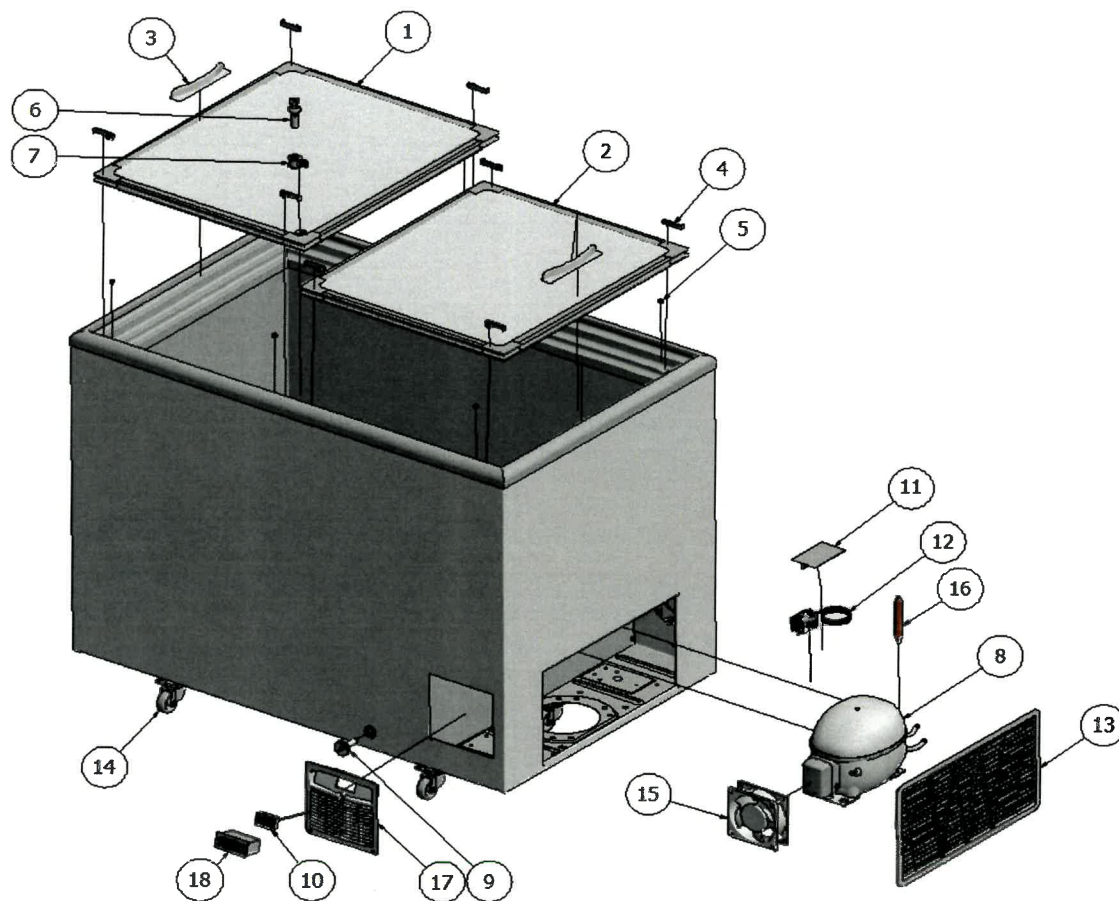

SPAREPARTS LIST CUBE

ECO DESIGN 2023

ITEM NO.	DESCRIPTION	CUBE 22		CUBE 35		CUBE 45		CUBE 53		CUBE 61	
		CODE		CODE		CODE		CODE		CODE	
SLIDING SOLID LID											
1	CUBE LID UPPER	8011.0112		8011.0212		8011.0312		8011.0412		8011.0512	
2	CUBE LID LOWER	8011.0113		8011.0213		8011.0313		8011.0413		8011.0513	
3	GREY HANDLE FOR LID	HÄND10		HÄND10		HÄND10		HÄND10		HÄND10	
4	MINI CASTORS UNDER LID (SET to 1 LID)	PLASTD5 - 4 pcs. PLASTD3, 4 - 2+2 pcs.		PLASTD5 - 4 pcs. PLASTD3, 4 - 2+2 pcs.		PLASTD5 - 4 pcs. PLASTD3, 4 - 2+2 pcs.		PLASTD5 - 4 pcs. PLASTD3, 4 - 2+2 pcs.		PLASTD5 - 4 pcs.. PLASTD3, 4 - 2+2 pcs.	
5	DOWELS FOR LOCK (6 PCS)	PLASTD6		PLASTD6		PLASTD6		PLASTD6		PLASTD6	
6	LOCK KIT COMPLETE	8100.0301		8100.0301		8100.0301		8100.0301		8100.0301	
7	LOCK HOLDER IN UPPER GLASS	PLASTD31		PLASTD31		PLASTD31		PLASTD31		PLASTD31	
MOTOR COMPARTMENT											
8	COMPRESSOR 230V 50HZ R290	EMC3117U		EMC3121U		EMC3125U		EMC3134U		EMC3140U	
OTHER											
9	STOPPER FOR OUTSIDE DRAIN	E1HU		E1HU		E1HU		E1HU		E1HU	
10	DIGITAL THERMOMETER	FTERMOMETB2		FTERMOMETB2		FTERMOMETB2		FTERMOMETB2		FTERMOMETB2	
11	THERMOSTAT PANEL	E35H		E35H		E35H		E35H		E35H	
12	THERMOSTAT R290	TERMOSTAT11		TERMOSTAT11		TERMOSTAT11		TERMOSTAT11		TERMOSTAT11	
13	GRILL FOR ENGINE COMPARTMENT	SP1417		SP1417		SP1417		SP1417		SP1417	
14	CASTORS 4 PCS KIT	8100.0200		8100.0200		8100.0200		8100.0200		8100.0200	
14	CASTORS 2 PCS WITH, 2 PCS W/O BRAKE	8100.0202		8100.0202		8100.0202		8100.0202		8100.0202	
15	FAN 110 - 240V	--		--		--		BLAES9		BLAES9	
16	FILTER DRYER	FILTER6XH9		FILTER6XH9		FILTER6XH9		FILTER6XH9		FILTER6XH9	
17	FRONT VENTILATION GRILL	PLASTMFP13,15		PLASTMFP13,15		PLASTMFP13,15		PLASTMFP13,15		PLASTMFP13,15	