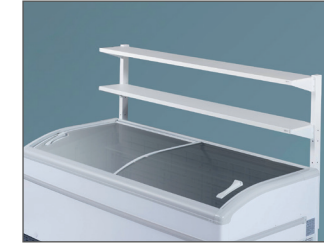

FALSE BOTTOM: FALSKBUND4
W X H: 315 X 252 MM

| ACCESSORIES |

SUPERMARKET FREEZERS

DSM + ESM + FSM + GSM

SINGLE SHELF - 1 LEVEL
FOR GSM & ESM

DOUBLE SHELF - 1 LEVEL
FOR DSM, GSM & ESM

SINGLE SHELF - 2 LEVELS
FOR GSM & ESM

DOUBLE SHELF - 2 LEVELS
FOR GSM & ESM

UNION KIT
FOR GSM & ESM

PRICE HOLDER
FOR FSM

PRICE HOLDER
FOR DSM, GSM & ESM

DIVIDER AR088
FOR ESM

DIVIDER AR093
FOR ESM

BASKET AR050
FOR FSM

DIVIDER AR097
FOR FSM