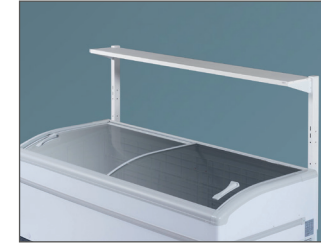

| ACCESSORIES |

BASKETS

UNI-S + UNI + XLE + PRO

BASKET: KURVSLEDD2
W X H: 205 X 260 MM
DIVIDER: SKIL SLEDD2

BASKET: KURVUNI01
DIVIDER: SKILO1
W X H: 256 X 260 MM

BASKET: KURVSLEH
W X H: 267 X 180 MM

FALSE BOTTOM: FALSKBUND5
W X H: 430 X 252 M

FALSE BOTTOM: FALSKBUND4
W X H: 315 X 252 MM

| ACCESSORIES |

SUPERMARKET FREEZERS

DSM + ESM + FSM + GSM

SINGLE SHELF - 1 LEVEL
FOR GSM & ESM

DOUBLE SHELF - 1 LEVEL
FOR DSM, GSM & ESM

SINGLE SHELF - 2 LEVELS
FOR GSM & ESM

DOUBLE SHELF - 2 LEVELS
FOR GSM & ESM

UNION KIT
FOR GSM & ESM

PRICE HOLDER
FOR FSM

PRICE HOLDER
FOR DSM, GSM & ESM

DIVIDER AR088
FOR ESM

DIVIDER AR093
FOR ESM

BASKET AR050
FOR FSM

DIVIDER AR097
FOR FSM