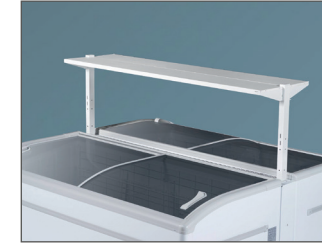

FALSE BOTTOM: FALSKBUND4
W X H: 315 X 252 MM

| ACCESSORIES |

SUPERMARKET FREEZERS

DSM + ESM + FSM + GSM

SINGLE SHELF - 1 LEVEL
FOR GSM & ESM

DOUBLE SHELF - 1 LEVEL
FOR DSM, GSM & ESM

SINGLE SHELF - 2 LEVELS
FOR GSM & ESM

DOUBLE SHELF - 2 LEVELS
FOR GSM & ESM

UNION KIT
FOR GSM & ESM

PRICE HOLDER
FOR FSM

PRICE HOLDER
FOR DSM, GSM & ESM

DIVIDER AR088
FOR ESM

DIVIDER AR093
FOR ESM

BASKET AR050
FOR FSM

DIVIDER AR097
FOR FSM