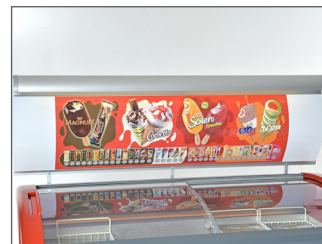

TERMOMET1
THERMOMETER FOR BASKETS

TERMOMETRK70
CIRCULAR THERMOMETER
FOR BASKET

FTERMOMETB2
DIGITAL THERMOMETER

DISPLAY

HBACKB22C.HBACKB71C
BACKBOARD

HLS2222.HLS2271
S-DISPLAY

8100.0610.8100.0614
LED LIGHT FOR FOCUS