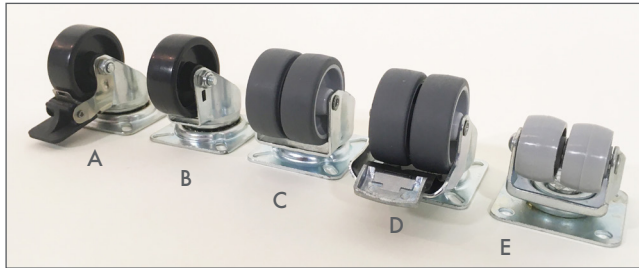

CASTORS

A) HJULBØ50 SINGLE CASTOR WITH BRAKE, Ø50
B) HJULØ50 SINGLE CASTOR, Ø50
C) HJULBØ50GRÅ DOUBLE CASTOR, Ø50
D) HJULDBØ50GRÅ DOUBLE CASTOR WITH BRAKE, Ø50
E) HJULØ32DOBB DOUBLE CASTORS, Ø32MM