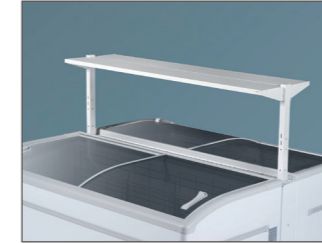

FALSE BOTTOM: FALSKBUND4
W X H: 315 X 252 MM

| ACCESSORIES |

SUPERMARKET FREEZERS

DSM + ESM + FSM + GSM

SINGLE SHELF - 1 LEVEL
FOR GSM & ESM

DOUBLE SHELF - 1 LEVEL
FOR DSM, GSM & ESM

SINGLE SHELF - 2 LEVELS
FOR GSM & ESM

DOUBLE SHELF - 2 LEVELS
FOR GSM & ESM

UNION KIT
FOR GSM & ESM

PRICE HOLDER
FOR FSM

PRICE HOLDER
FOR DSM, GSM & ESM

DIVIDER AR088
FOR ESM

DIVIDER AR093
FOR ESM

BASKET AR050
FOR FSM

DIVIDER AR097
FOR FSM