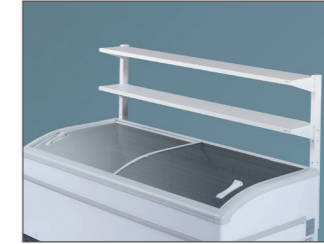

FALSE BOTTOM: FALSKBUND4
W X H: 315 X 252 MM

| ACCESSORIES |

SUPERMARKET FREEZERS

DSM + ESM + FSM + GSM

SINGLE SHELF - 1 LEVEL
FOR GSM & ESM

DOUBLE SHELF - 1 LEVEL
FOR DSM, GSM & ESM

SINGLE SHELF - 2 LEVELS
FOR GSM & ESM

DOUBLE SHELF - 2 LEVELS
FOR GSM & ESM

UNION KIT
FOR GSM & ESM

PRICE HOLDER
FOR FSM

PRICE HOLDER
FOR DSM, GSM & ESM

DIVIDER AR088
FOR ESM

DIVIDER AR093
FOR ESM

BASKET AR050
FOR FSM

DIVIDER AR097
FOR FSM