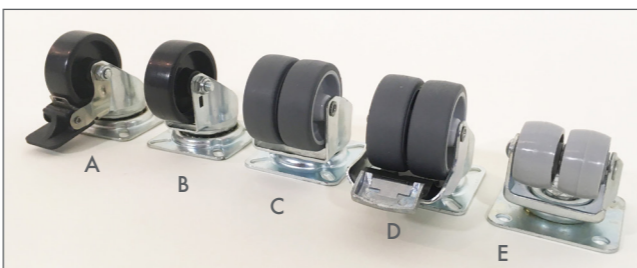

CASTORS

A) HJULØ50 SINGLE CASTOR WITH BRAKE, Ø50
B) HJULØ50 SINGLE CASTOR, Ø50
C) HJULBØ50GRÅ DOUBLE CASTOR, Ø50
D) HJULDBØ50GRÅ DOUBLE CASTOR WITH BRAKE, Ø50
E) HJULØ32DOBB DOUBLE CASTORS, Ø32MM