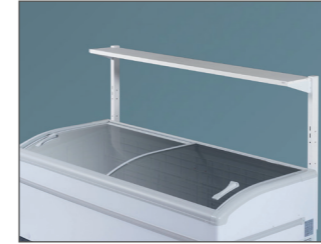

FALSE BOTTOM: FALSKBUND4
W X H: 315 X 252 MM

| ACCESSORIES |

SUPERMARKET FREEZERS

DSM + ESM + FSM + GSM

SINGLE SHELF - 1 LEVEL
FOR GSM & ESM

DOUBLE SHELF - 1 LEVEL
FOR DSM, GSM & ESM

SINGLE SHELF - 2 LEVELS
FOR GSM & ESM